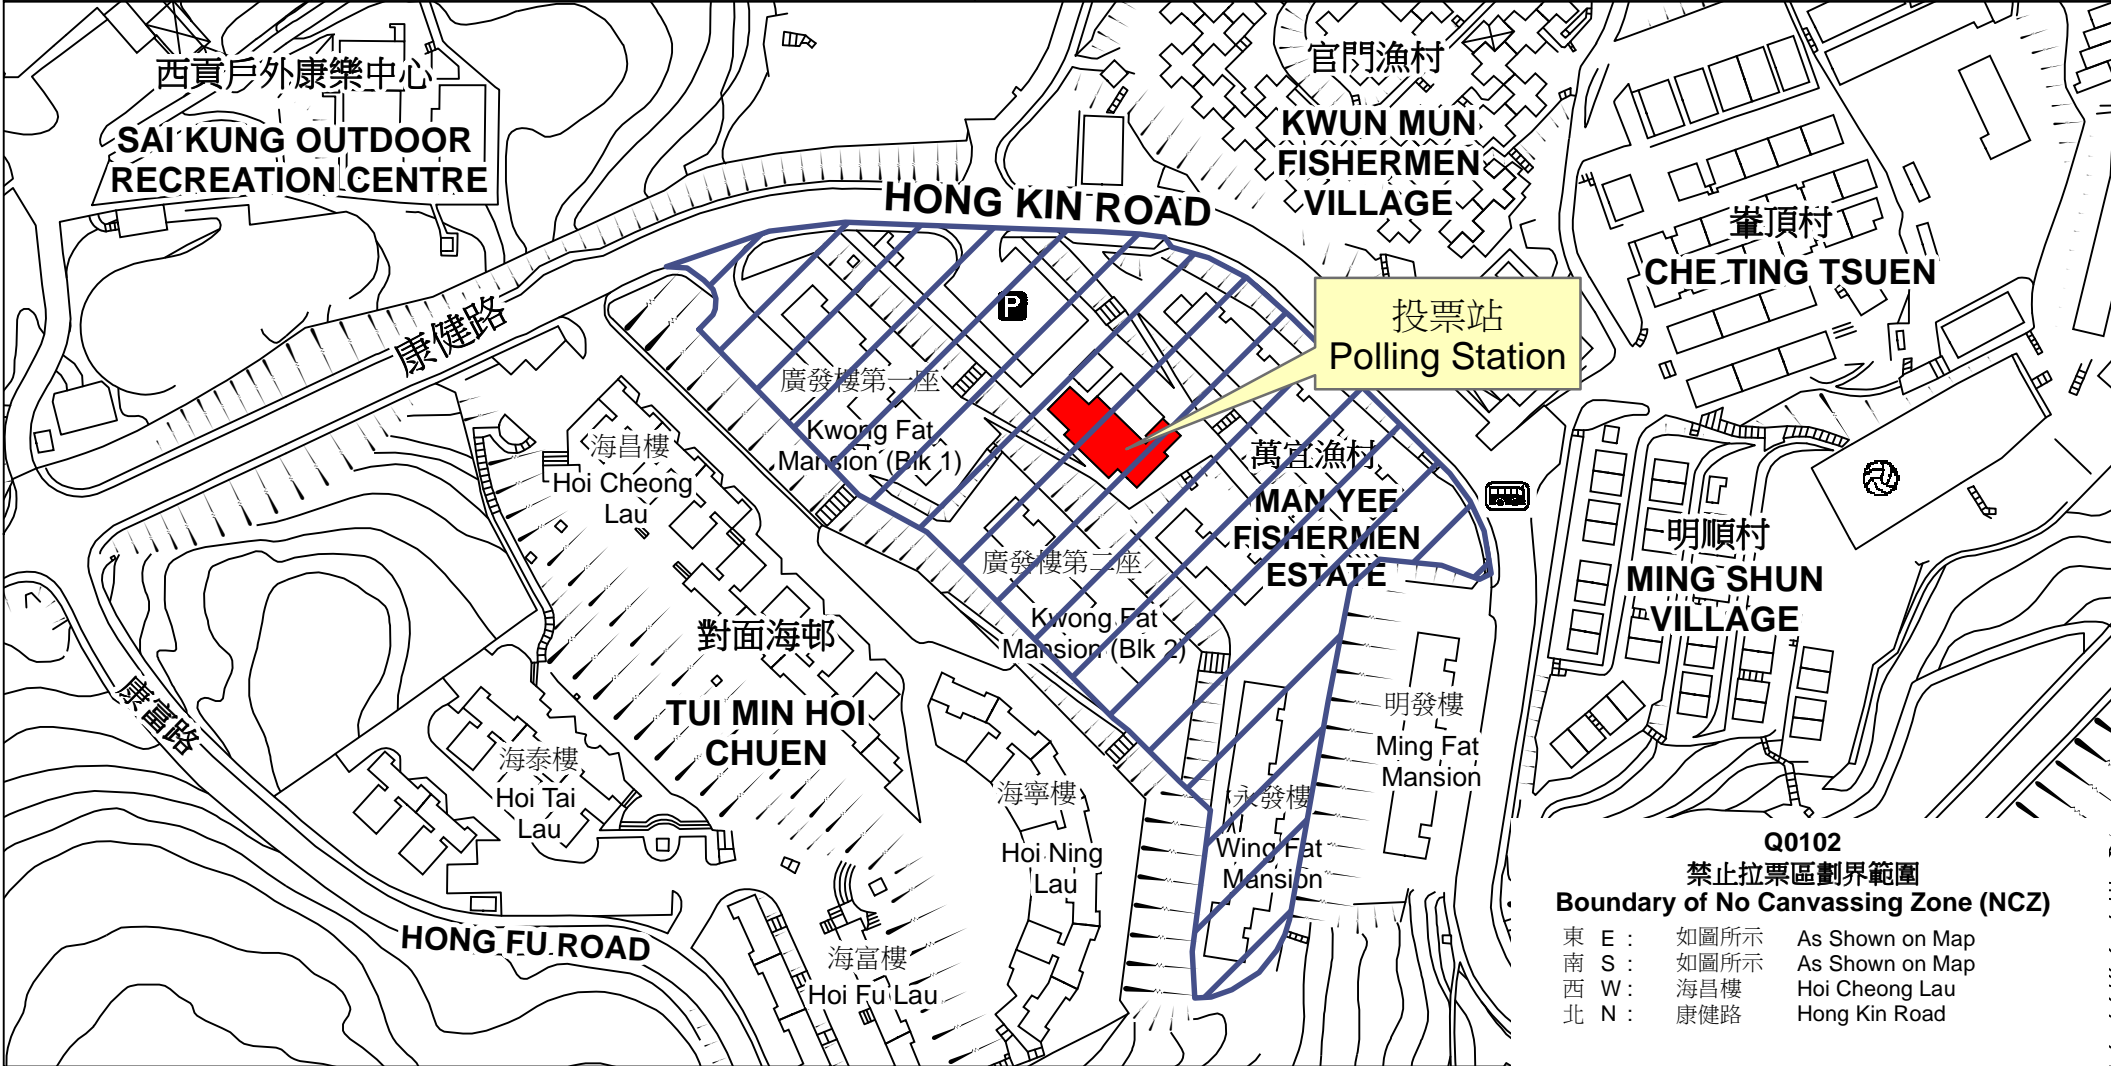

投票站位置圖和禁止拉票區 Polling Station - Location Plan & No Canvassing Zone

投票站編號 Polling Station Code  <b>Q0102</b>	2016年立法會換屆選舉地方選區編號及名稱 Code & Name of Geographical Constituency for 2016 Legislative Council General Election  <b>LC5 新界東 NEW TERRITORIES EAST</b>	名稱及地址 Name & Address  萬宜漁村公共會堂 新界西貢對面海康健路140號萬宜漁村 <b>Man Yee Fishermen Village Community Hall Man Yee Fishermen Estate, 140 Hong Kin Road, Tui Min Hoi, Sai Kung, New Territories</b>
---	---	--

 禁止拉票區  
No Canvassing Zone