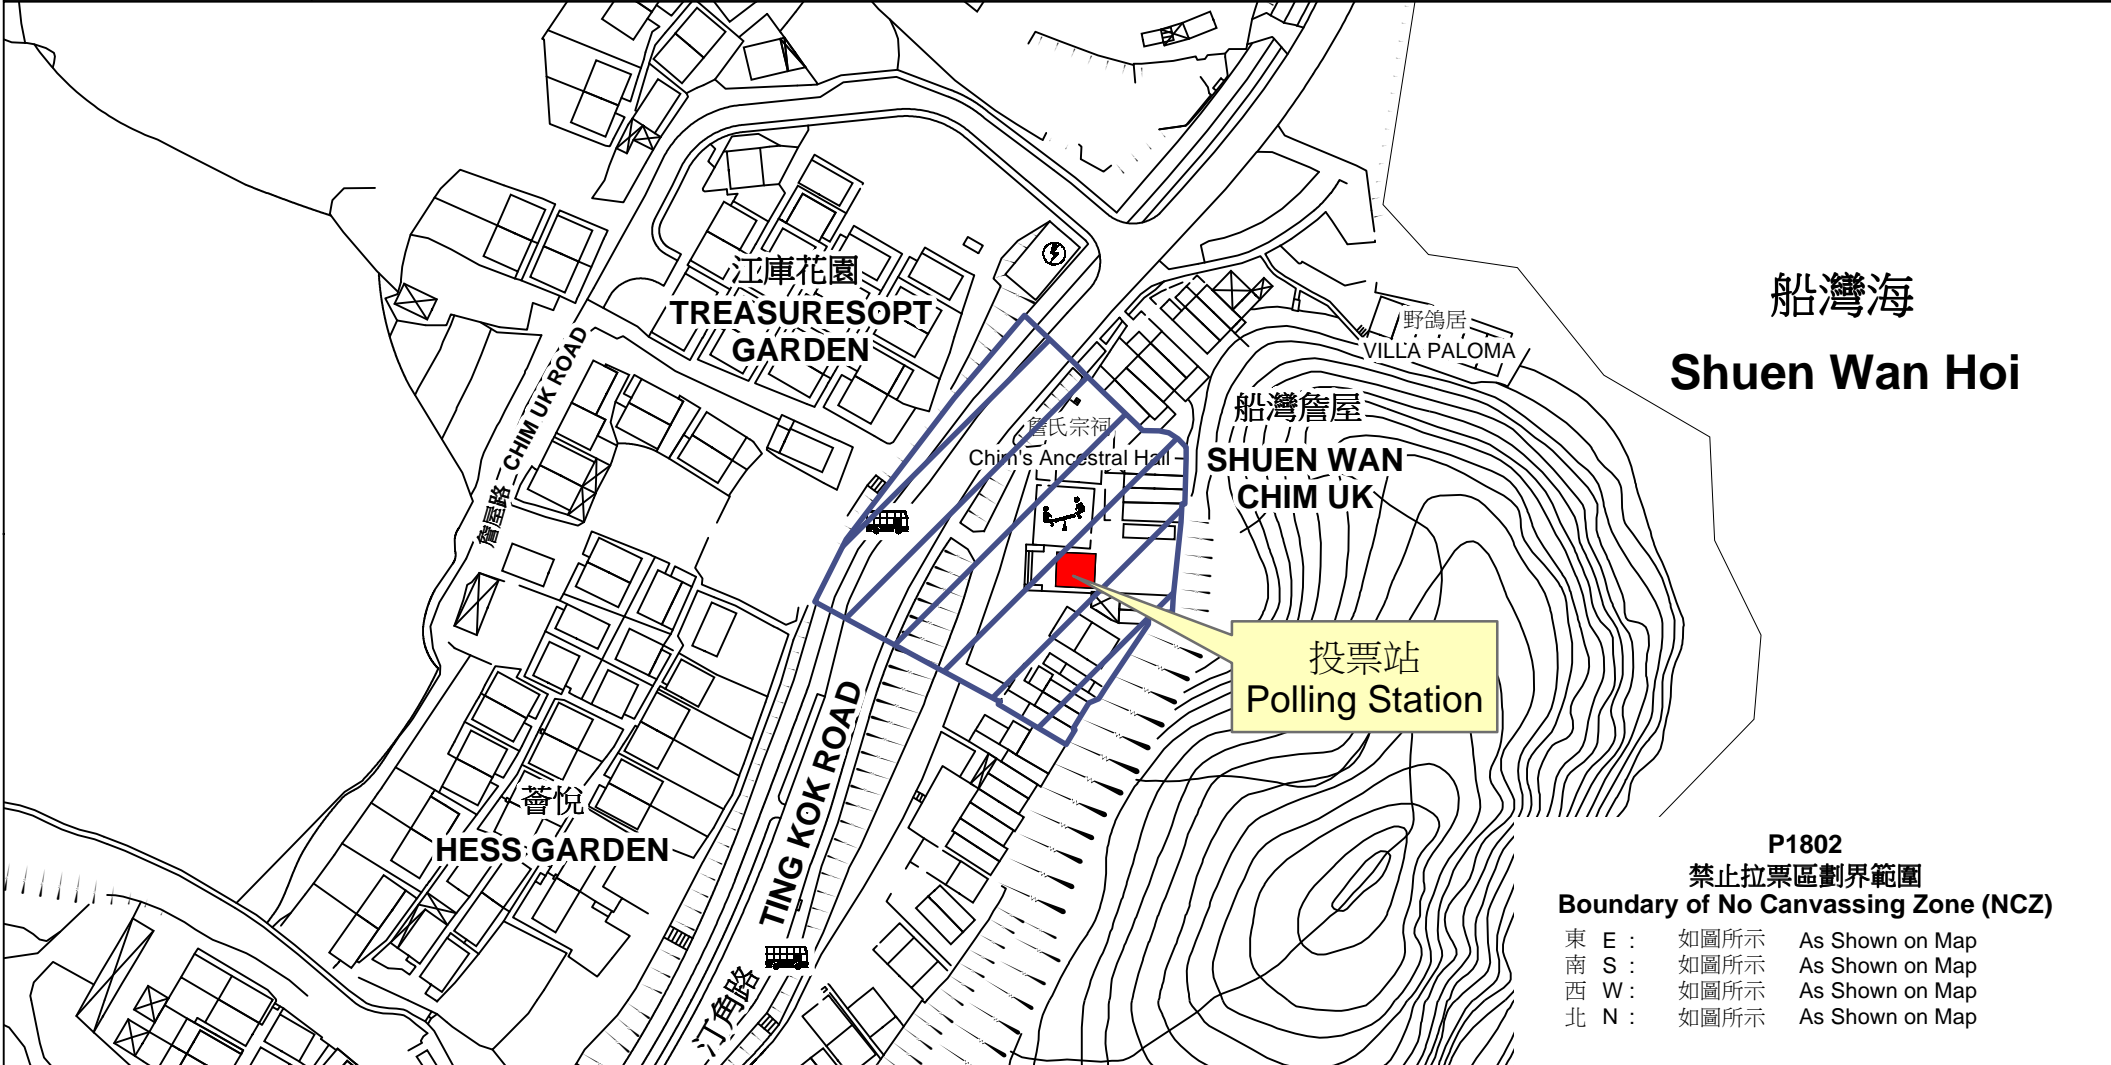

投票站位置圖和禁止拉票區 Polling Station - Location Plan & No Canvassing Zone

投票站編號 Polling Station Code  <b>P1802</b>	2016年立法會換屆選舉地方選區編號及名稱 Code & Name of Geographical Constituency for 2016 Legislative Council General Election  <b>LC5                      新界東                      NEW TERRITORIES EAST</b>	名稱及地址 Name & Address  船灣詹屋村村公所 新界大埔汀角路船灣詹屋村38號 <b>Shuen Wan Chim Uk Village Office                      38 Chim Uk Village, Shuen Wan, Ting Kok Road, Tai Po, New Territories</b>
---	---	--

**P1802**  
**禁止拉票區劃界範圍**  
**Boundary of No Canvassing Zone (NCZ)**  
 東 E : 如圖所示 As Shown on Map  
 南 S : 如圖所示 As Shown on Map  
 西 W : 如圖所示 As Shown on Map  
 北 N : 如圖所示 As Shown on Map

 禁止拉票區  
 No Canvassing Zone