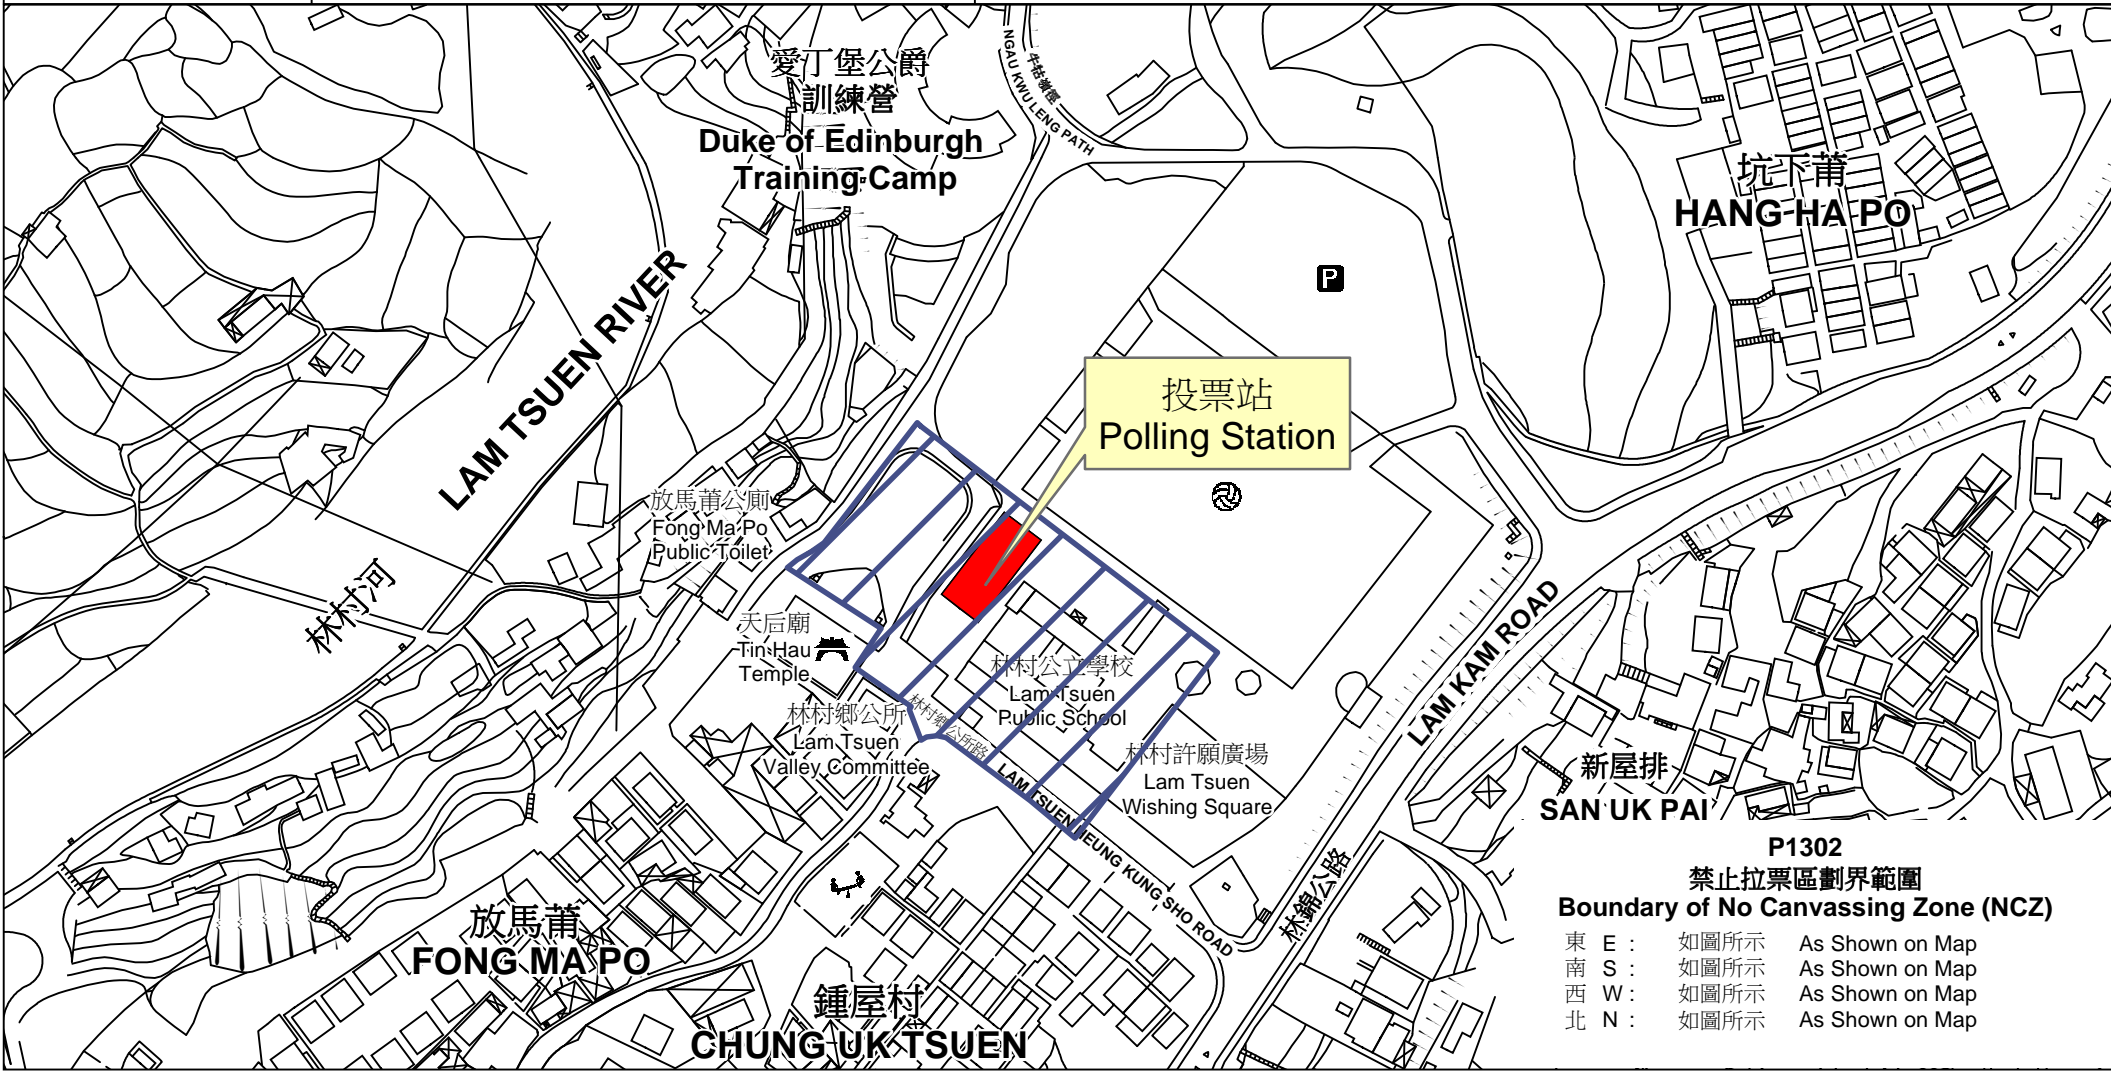

投票站位置圖和禁止拉票區 Polling Station - Location Plan & No Canvassing Zone

投票站編號 Polling Station Code  <b>P1302</b>	2016年立法會換屆選舉地方選區編號及名稱 Code & Name of Geographical Constituency for 2016 Legislative Council General Election  <b>LC5                      新界東                      NEW TERRITORIES EAST</b>	名稱及地址 Name & Address  獅子會林村青年中心 新界大埔林村放馬莆 <b>Lions Club Lam Tsuen Youth Centre                      Fong Ma Po, Lam Tsuen, Tai Po, New Territories</b>
---	---	---

**P1302**  
**禁止拉票區劃界範圍**  
**Boundary of No Canvassing Zone (NCZ)**  
 東 E : 如圖所示 As Shown on Map  
 南 S : 如圖所示 As Shown on Map  
 西 W : 如圖所示 As Shown on Map  
 北 N : 如圖所示 As Shown on Map

 禁止拉票區  
 No Canvassing Zone