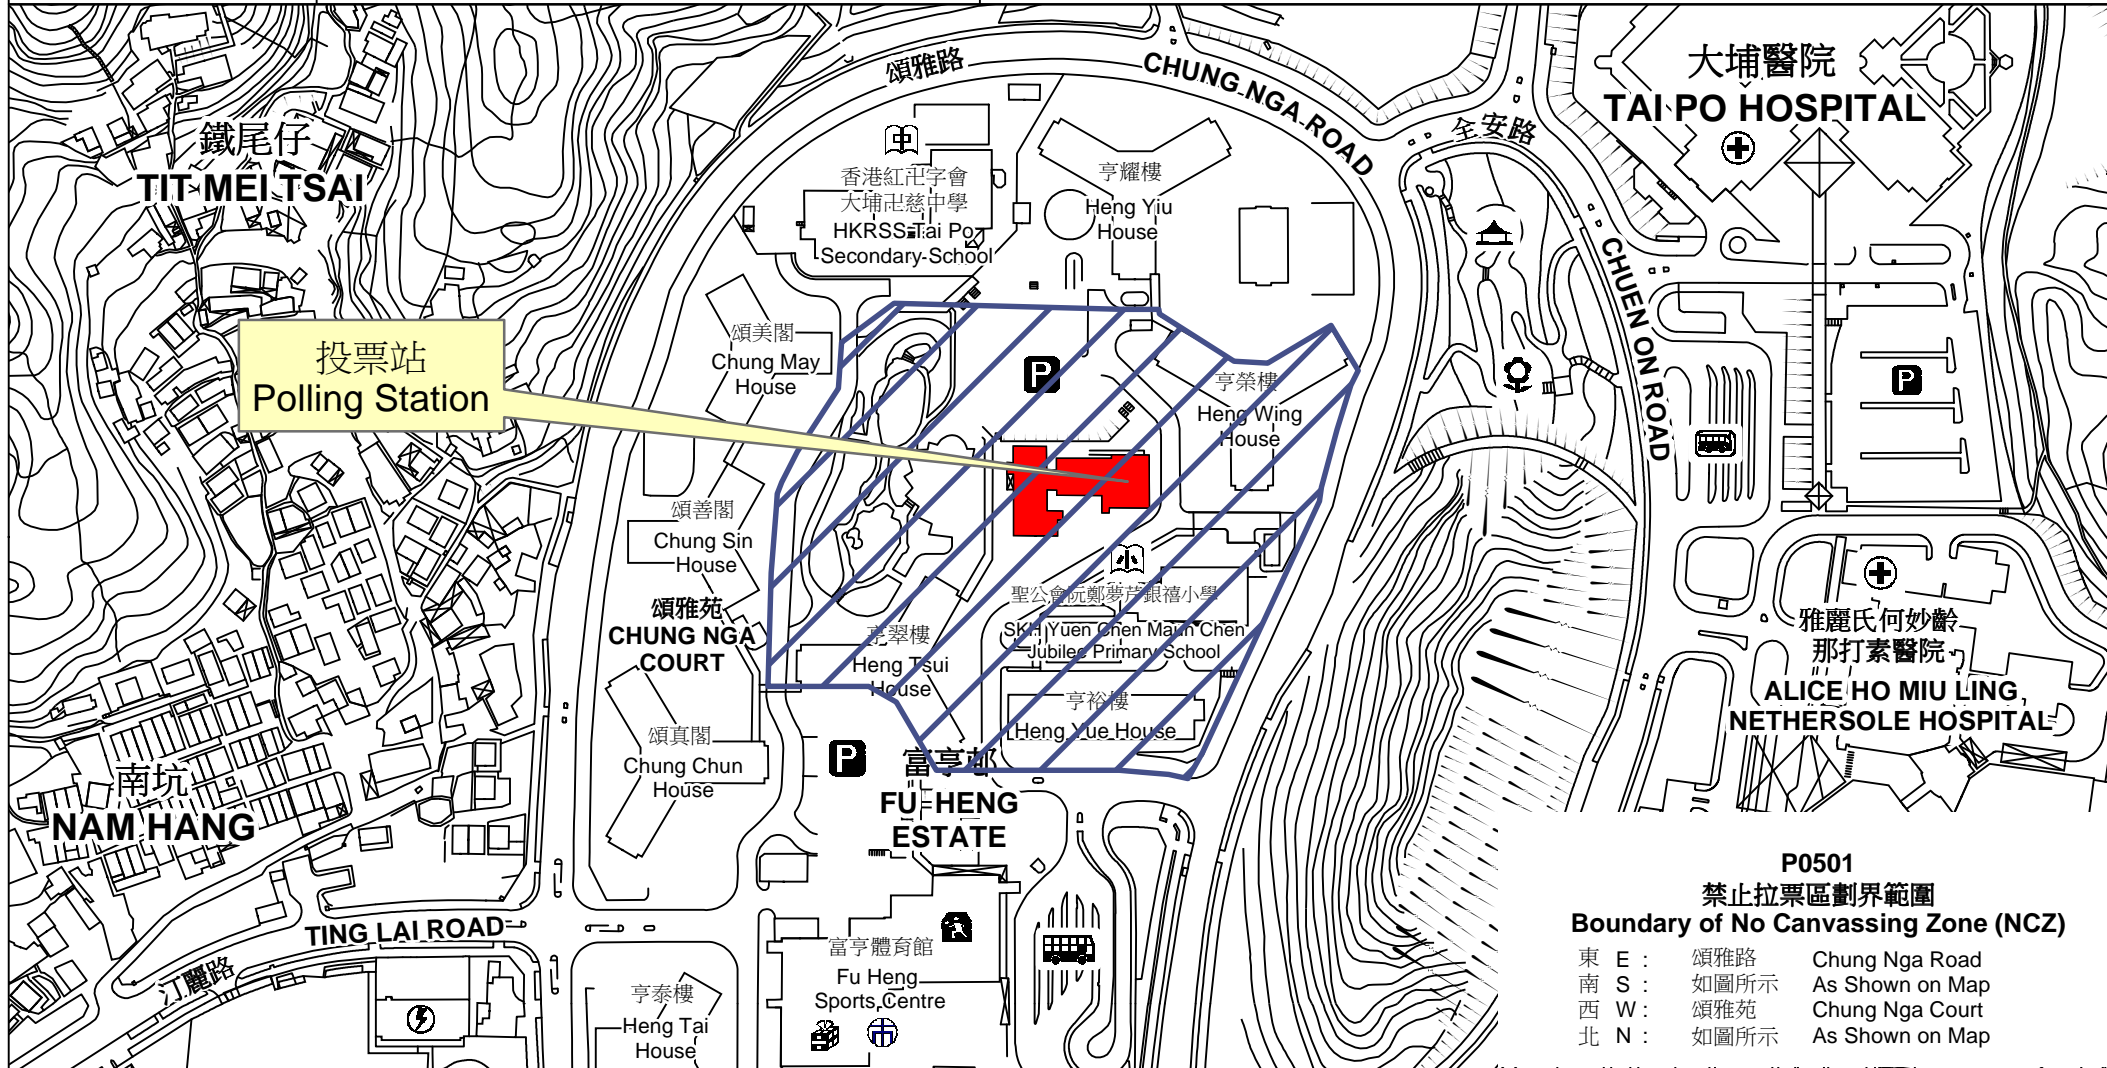

投票站位置圖和禁止拉票區 Polling Station - Location Plan & No Canvassing Zone

投票站編號 Polling Station Code P0501	2016年立法會換屆選舉地方選區編號及名稱 Code & Name of Geographical Constituency for 2016 Legislative Council General Election LC5 新界東 NEW TERRITORIES EAST	名稱及地址 Name & Address 富亨鄰里社區中心 新界大埔富亨邨第4期 Fu Heng Neighbourhood Community Centre Fu Heng Estate, Phase IV, Tai Po, New Territories
---	---	--

P0501
禁止拉票區劃界範圍
Boundary of No Canvassing Zone (NCZ)

東 E :	頌雅路	Chung Nga Road
南 S :	如圖所示	As Shown on Map
西 W :	頌雅苑	Chung Nga Court
北 N :	如圖所示	As Shown on Map

 禁止拉票區
No Canvassing Zone