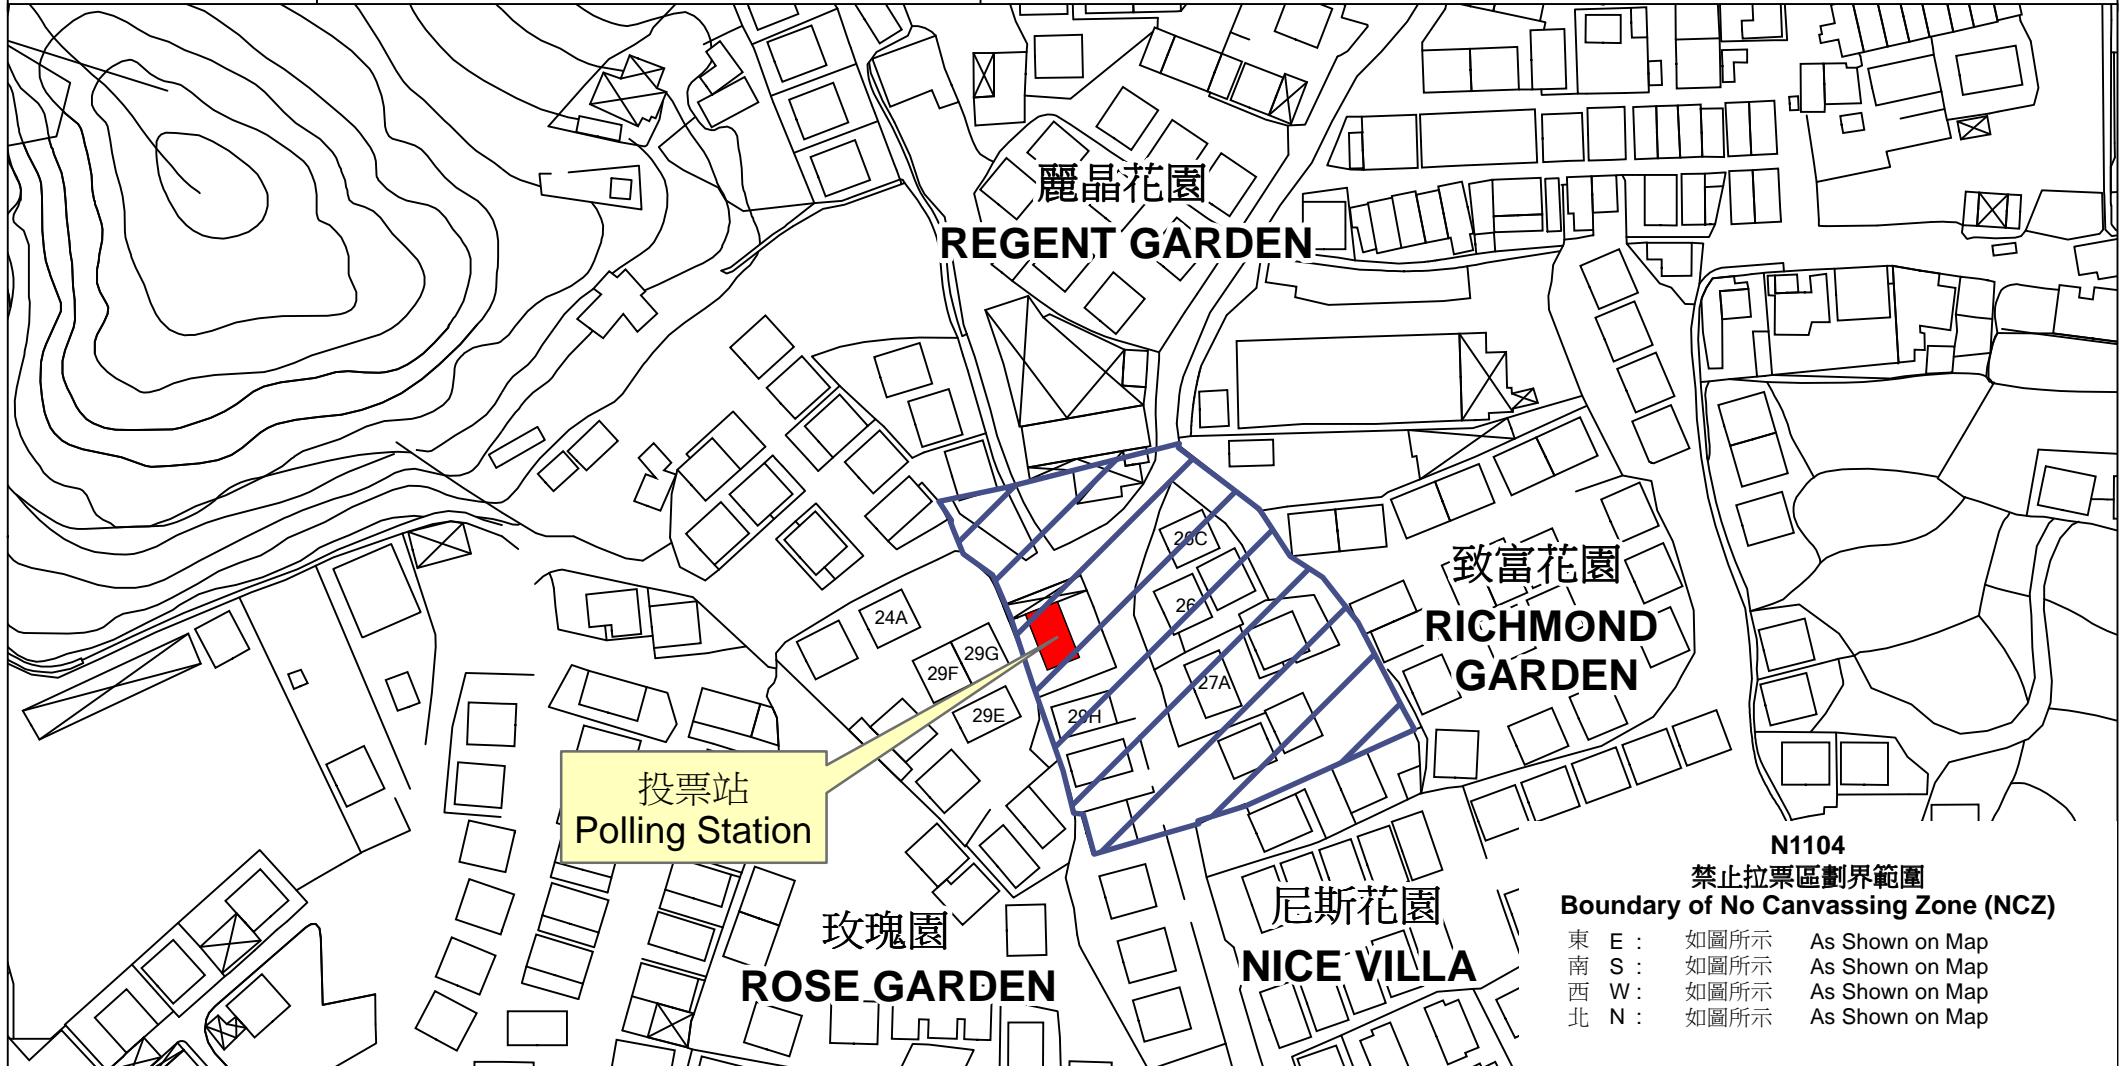

投票站位置圖和禁止拉票區 Polling Station - Location Plan & No Canvassing Zone

投票站編號
Polling Station Code

N1104

2016年立法會換屆選舉地方選區編號及名稱
Code & Name of Geographical Constituency
for 2016 Legislative Council General Election

LC5
新界東
NEW TERRITORIES EAST

名稱及地址
Name & Address

坑頭村公所
新界上水坑頭村25號
Hang Tau Village Office
25 Hang Tau Tsuen, Sheung Shui, New Territories

N1104
禁止拉票區劃界範圍
Boundary of No Canvassing Zone (NCZ)

東 E :	如圖所示	As Shown on Map
南 S :	如圖所示	As Shown on Map
西 W :	如圖所示	As Shown on Map
北 N :	如圖所示	As Shown on Map

 禁止拉票區
No Canvassing Zone