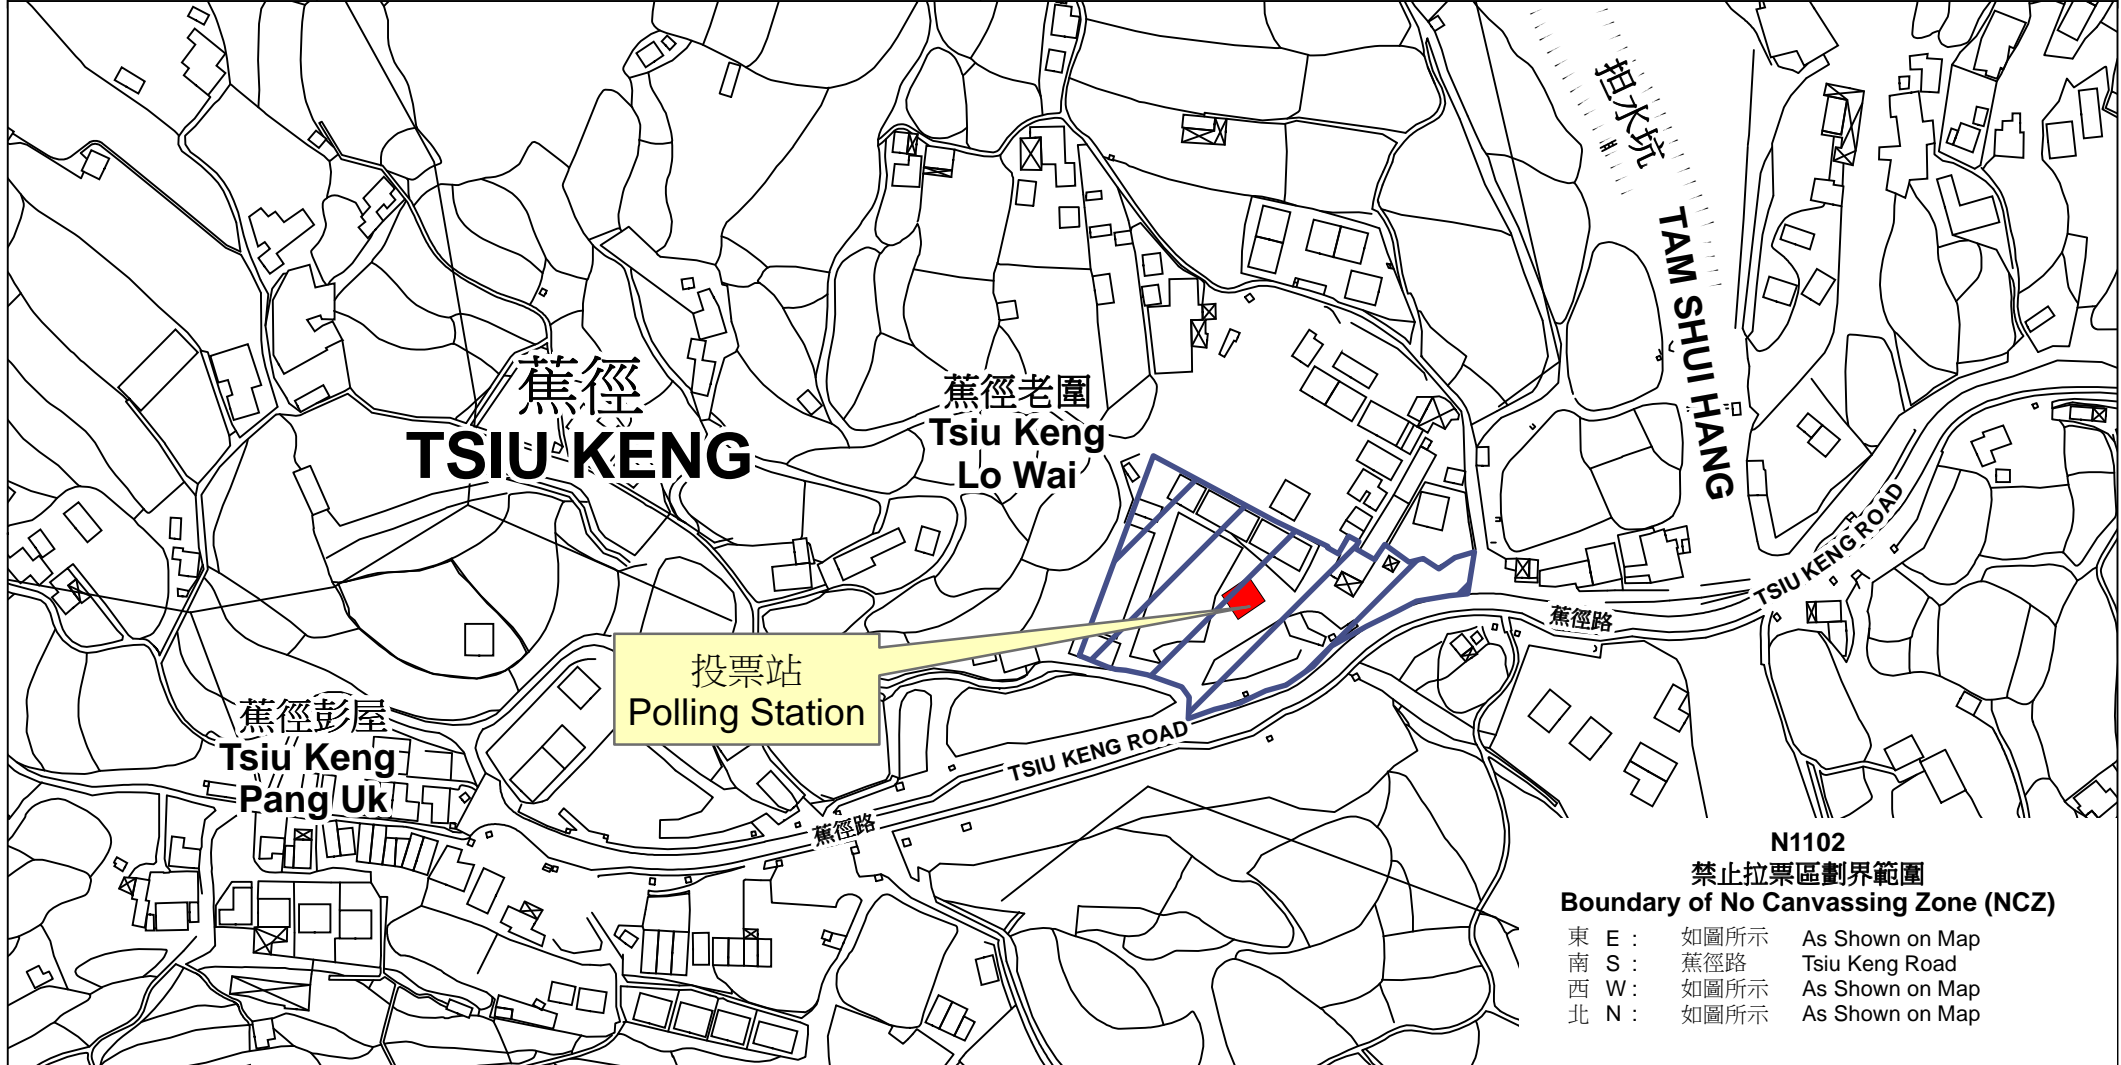

投票站位置圖和禁止拉票區 Polling Station - Location Plan & No Canvassing Zone

投票站編號 Polling Station Code	2016年立法會換屆選舉地方選區編號及名稱 Code & Name of Geographical Constituency for 2016 Legislative Council General Election	名稱及地址 Name & Address
<b>N1102</b>	<b>LC5</b> 新界東 <b>NEW TERRITORIES EAST</b>	蕉徑村公所 新界上水蕉徑老圍 <b>Tsiu Keng Village Office</b> <b>Tsiu Keng Lo Wai, Sheung Shui, New Territories</b>

**N1102**  
**禁止拉票區劃界範圍**  
**Boundary of No Canvassing Zone (NCZ)**

- 東 E : 如圖所示 As Shown on Map
- 南 S : 蕉徑路 Tsiu Keng Road
- 西 W : 如圖所示 As Shown on Map
- 北 N : 如圖所示 As Shown on Map

 禁止拉票區  
No Canvassing Zone