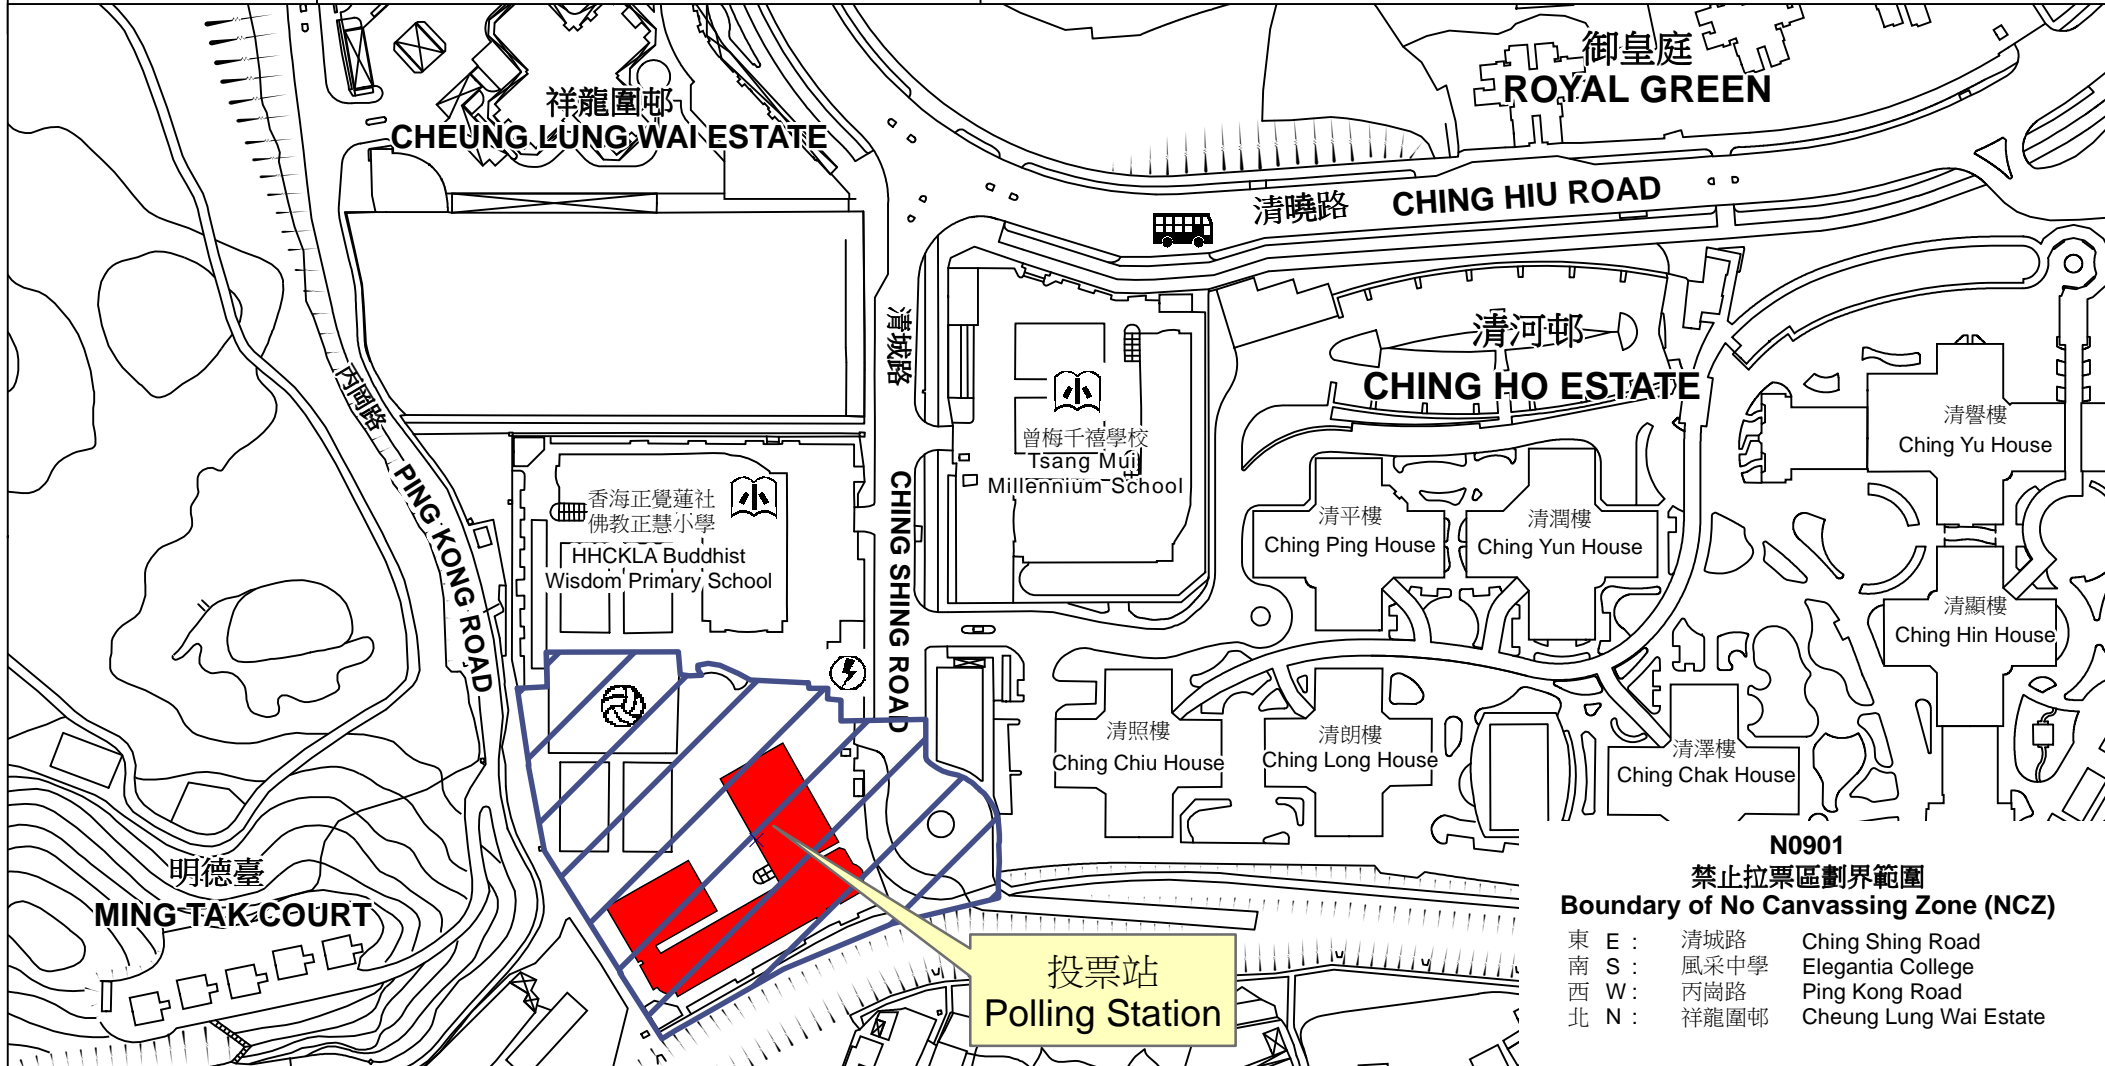

# 投票站位置圖和禁止拉票區 Polling Station - Location Plan & No Canvassing Zone

投票站編號 Polling Station Code	2016年立法會換屆選舉地方選區編號及名稱 Code & Name of Geographical Constituency for 2016 Legislative Council General Election	名稱及地址 Name & Address
<b>N0901</b>	<b>LC5</b> <b>新界東</b> <b>NEW TERRITORIES EAST</b>	風采中學 (教育評議會主辦) 新界上水清城路8號 <b>Elegantia College (Sponsored by Education Convergence)</b> <b>8 Ching Shing Road, Sheung Shui, New Territories</b>

**N0901**  
**禁止拉票區劃界範圍**  
**Boundary of No Canvassing Zone (NCZ)**

東 E :	清城路	Ching Shing Road
南 S :	風采中學	Elegantia College
西 W :	丙崗路	Ping Kong Road
北 N :	祥龍圍邨	Cheung Lung Wai Estate

 禁止拉票區  
No Canvassing Zone