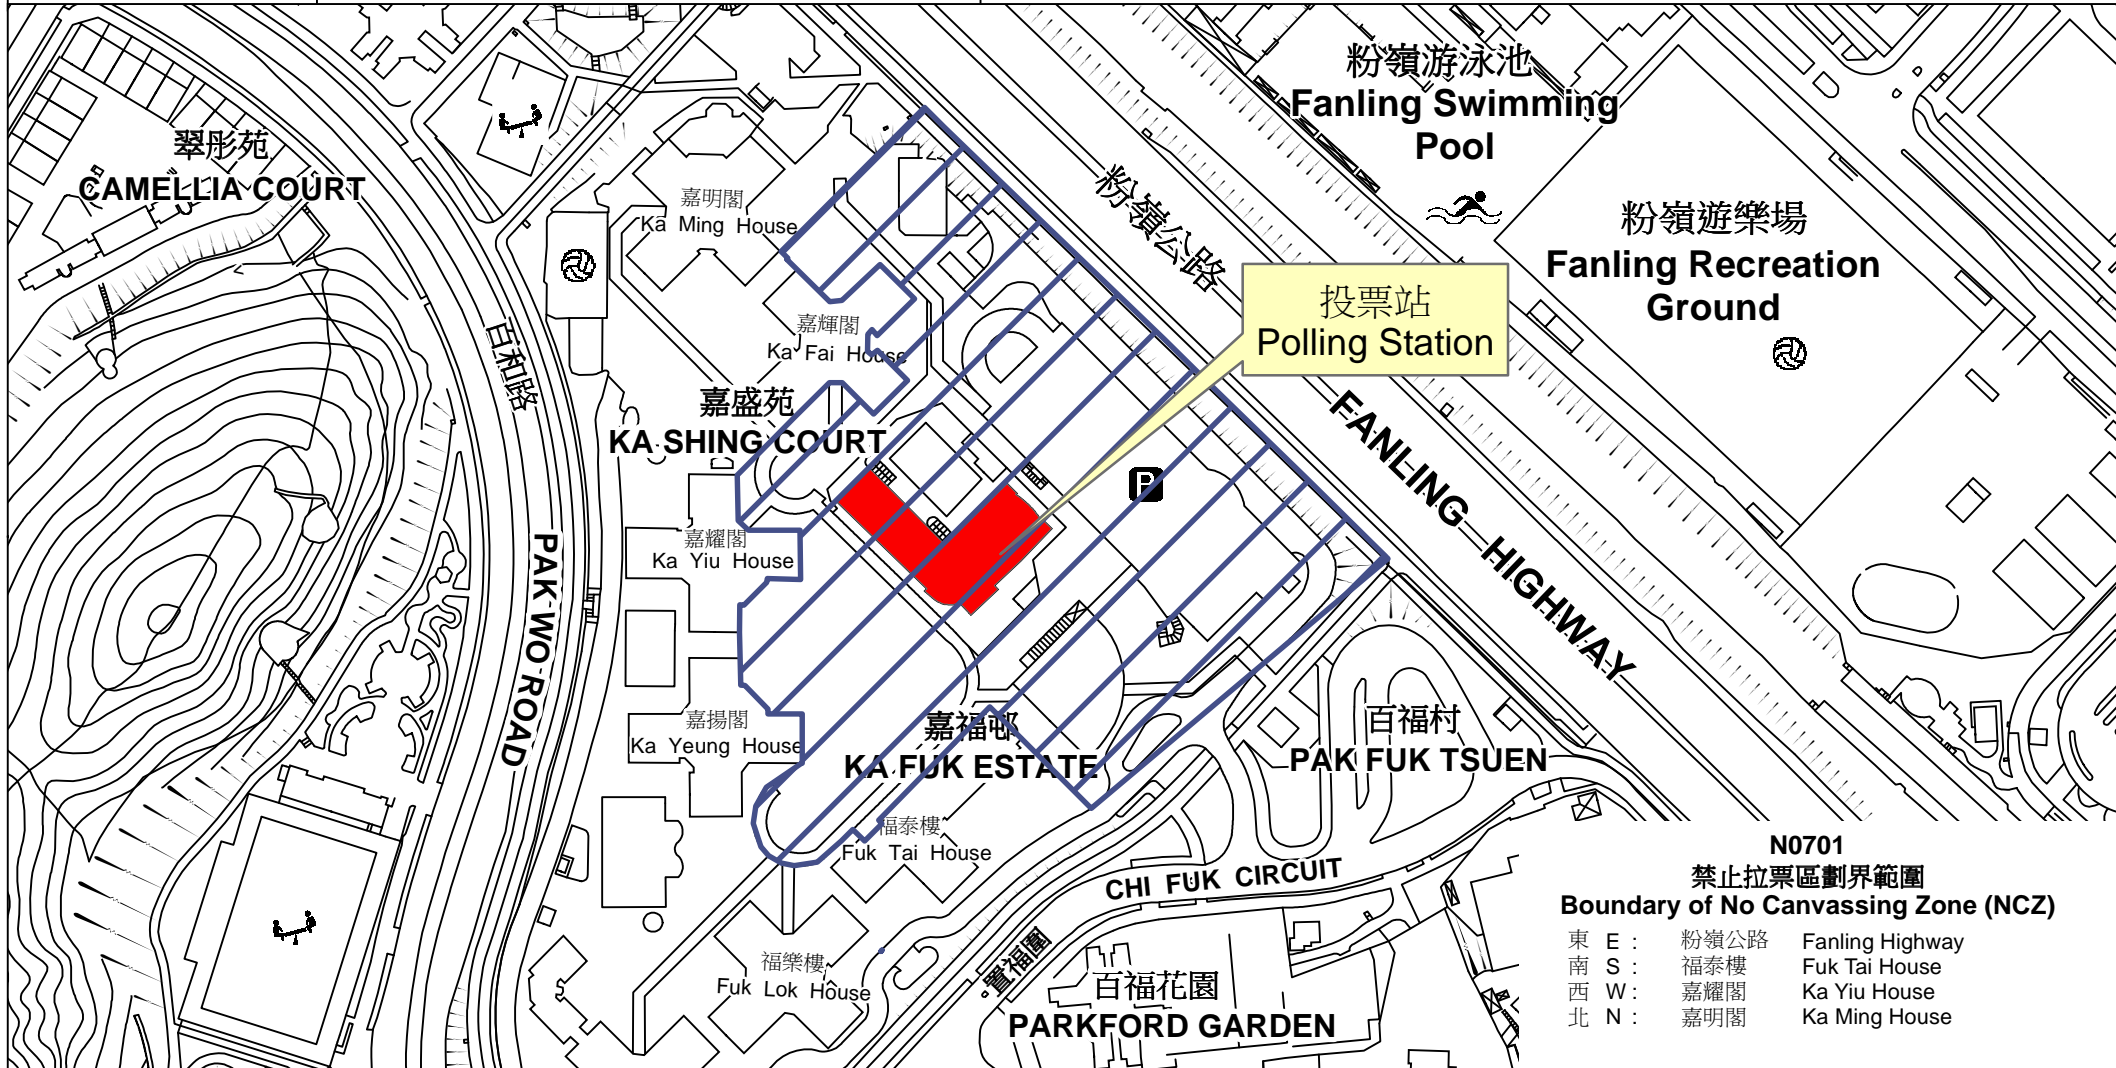

投票站位置圖和禁止拉票區 Polling Station - Location Plan & No Canvassing Zone

投票站編號 Polling Station Code  <b>N0701</b>	2016年立法會換屆選舉地方選區編號及名稱 Code & Name of Geographical Constituency for 2016 Legislative Council General Election  <b>LC5 新界東 NEW TERRITORIES EAST</b>	名稱及地址 Name & Address  聖公會嘉福榮真小學 新界粉嶺嘉福邨 <b>SKH Ka Fuk Wing Chun Primary School Ka Fuk Estate, Fanling, New Territories</b>
---	---	---

 禁止拉票區  
No Canvassing Zone