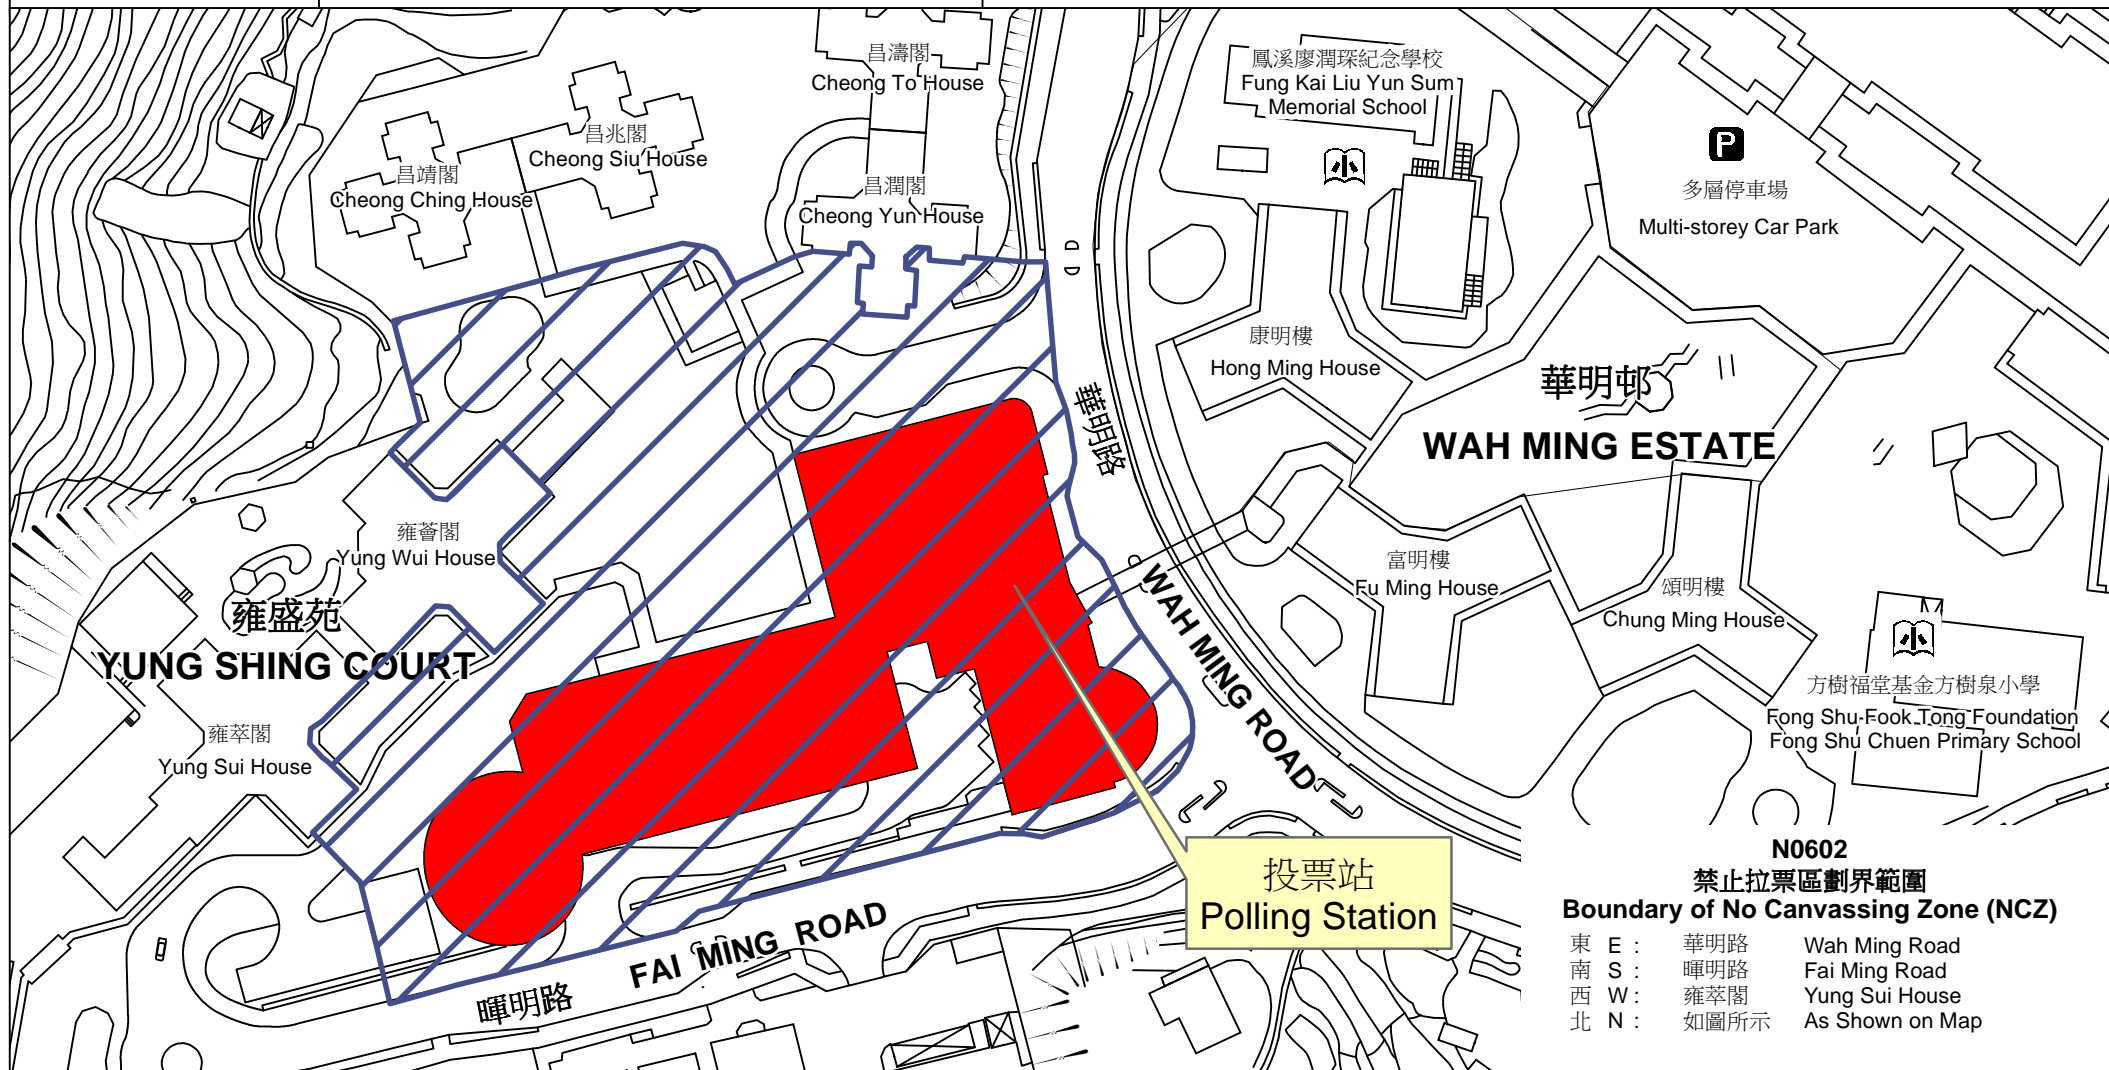

投票站位置圖和禁止拉票區 Polling Station - Location Plan & No Canvassing Zone

投票站編號
Polling Station Code

N0602

2016年立法會換屆選舉地方選區編號及名稱
Code & Name of Geographical Constituency
for 2016 Legislative Council General Election

LC5
新界東
NEW TERRITORIES EAST

名稱及地址
Name & Address

路德會賽馬會雍盛綜合服務中心
新界粉嶺雍盛苑雍盛商場2樓

Jockey Club Yung Shing Lutheran Integrated Service Centre
2/F, Yung Shing Shopping Centre, Yung Shing Court, Fanling, New Territories

N0602
禁止拉票區劃界範圍
Boundary of No Canvassing Zone (NCZ)

東 E :	華明路	Wah Ming Road
南 S :	暉明路	Fai Ming Road
西 W :	雍萃閣	Yung Sui House
北 N :	如圖所示	As Shown on Map

禁止拉票區
No Canvassing Zone