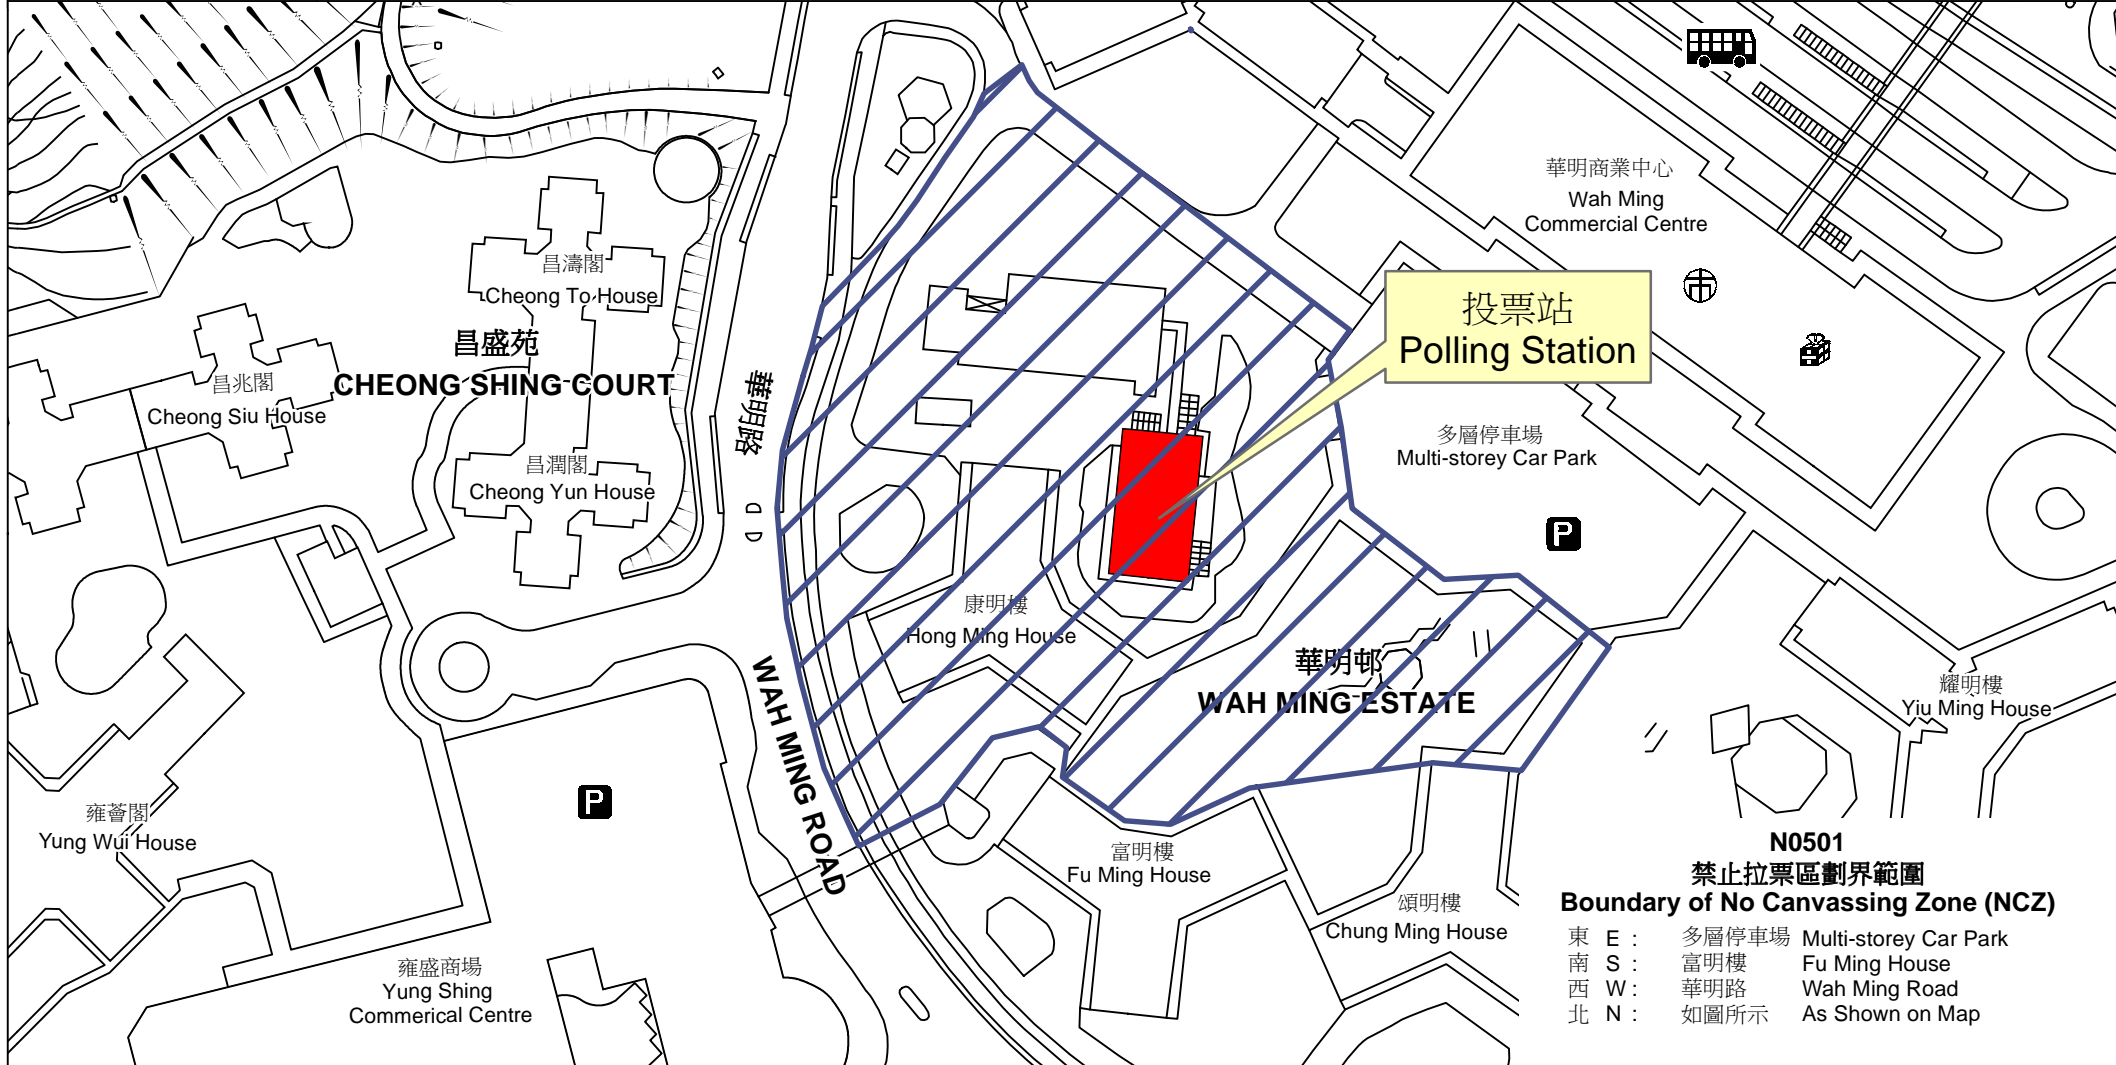

投票站位置圖和禁止拉票區 Polling Station - Location Plan & No Canvassing Zone

投票站編號 Polling Station Code N0501	2016年立法會換屆選舉地方選區編號及名稱 Code & Name of Geographical Constituency for 2016 Legislative Council General Election LC5 新界東 NEW TERRITORIES EAST	名稱及地址 Name & Address 鳳溪廖潤琛紀念學校 新界粉嶺華明邨 Fung Kai Liu Yun Sum Memorial School Wah Ming Estate, Fanling, New Territories
---	---	--

 禁止拉票區
No Canvassing Zone