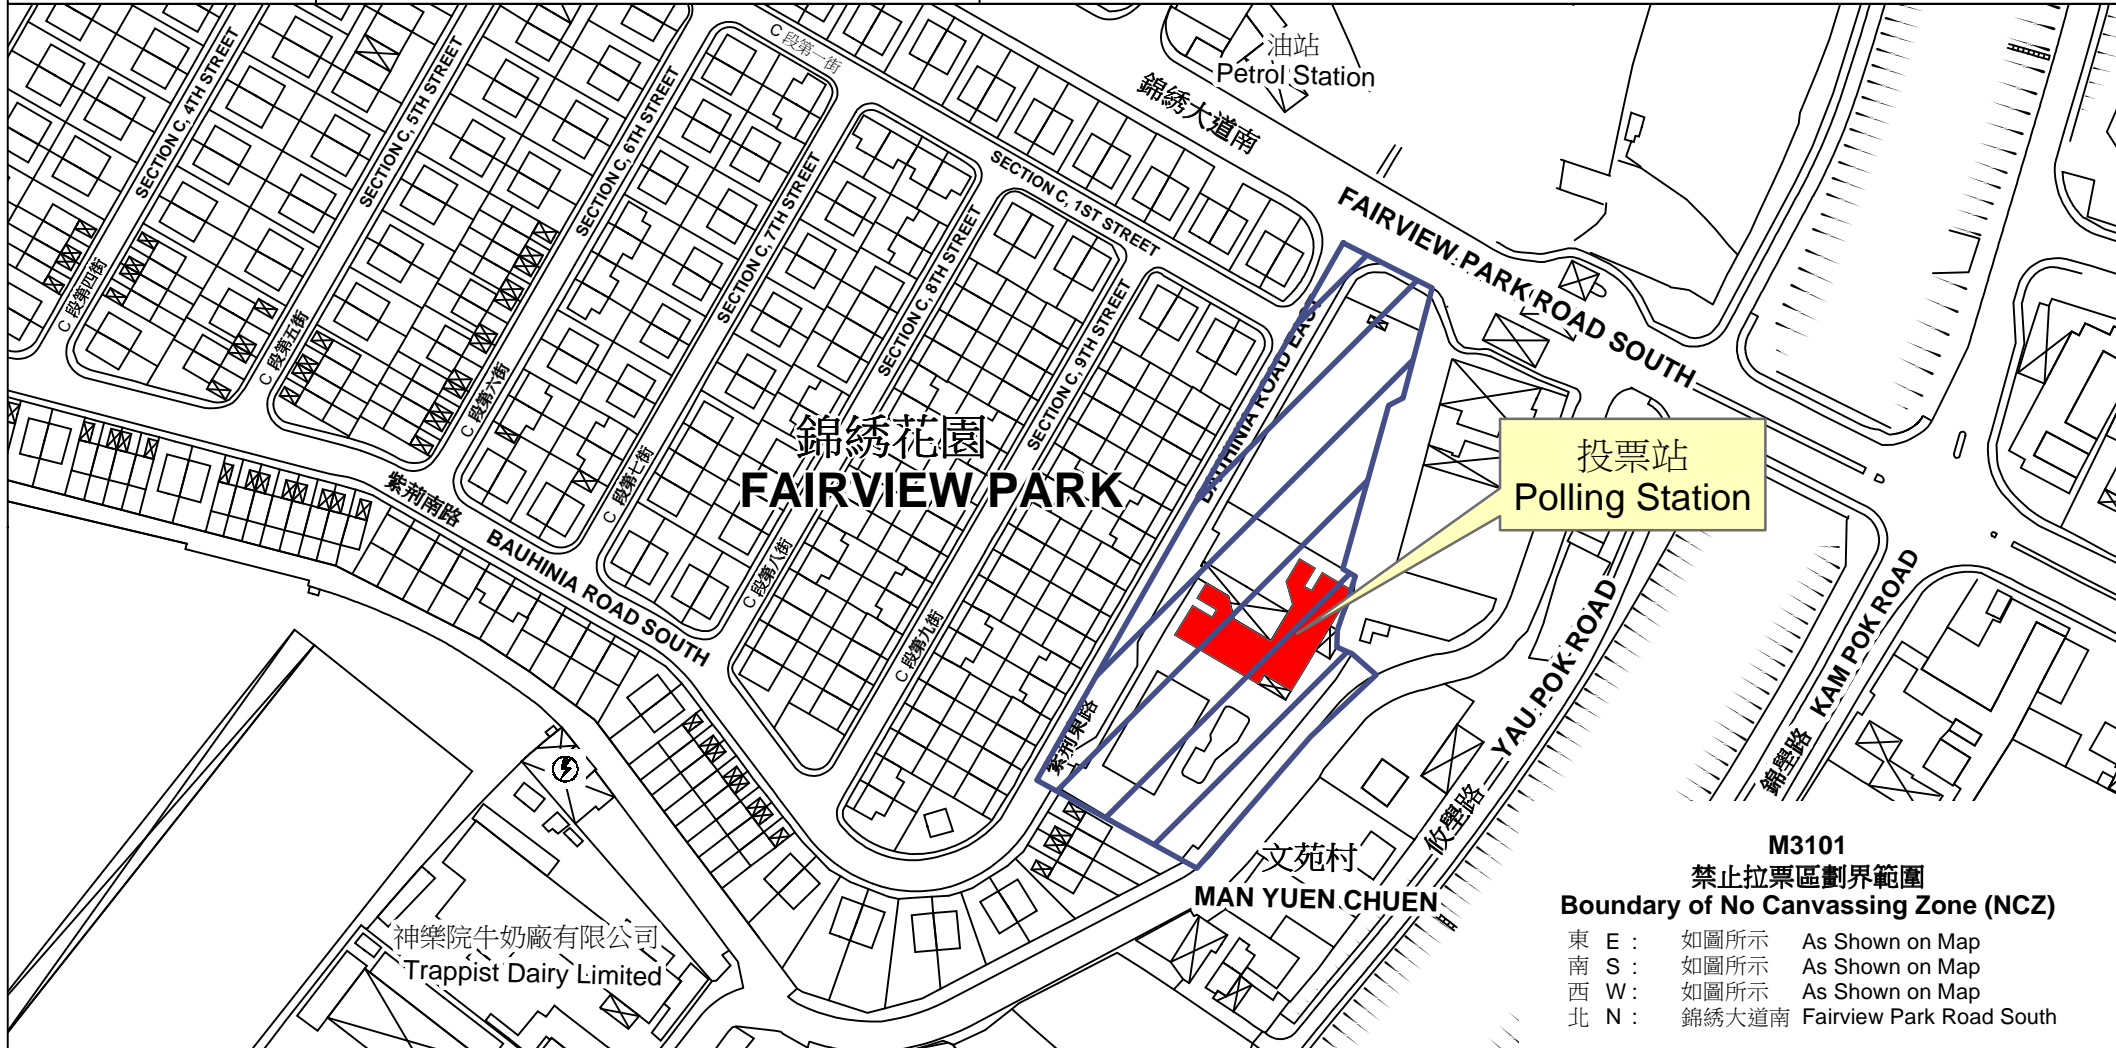

投票站位置圖和禁止拉票區 Polling Station - Location Plan & No Canvassing Zone

投票站編號 Polling Station Code	2016年立法會換屆選舉地方選區編號及名稱 Code & Name of Geographical Constituency for 2016 Legislative Council General Election	名稱及地址 Name & Address
M3101	LC4 新界西 NEW TERRITORIES WEST	港澳信義會黃陳淑英紀念學校 新界元朗大生圍錦綉花園紫荊東路 HKMLC Wong Chan Sook Ying Memorial School Bauhinia Road East, Fairview Park, Tai Shang Wai, Yuen Long, New Territories

M3101
禁止拉票區劃界範圍
Boundary of No Canvassing Zone (NCZ)

東 E :	如圖所示	As Shown on Map
南 S :	如圖所示	As Shown on Map
西 W :	如圖所示	As Shown on Map
北 N :	錦綉大道南	Fairview Park Road South

 禁止拉票區
No Canvassing Zone