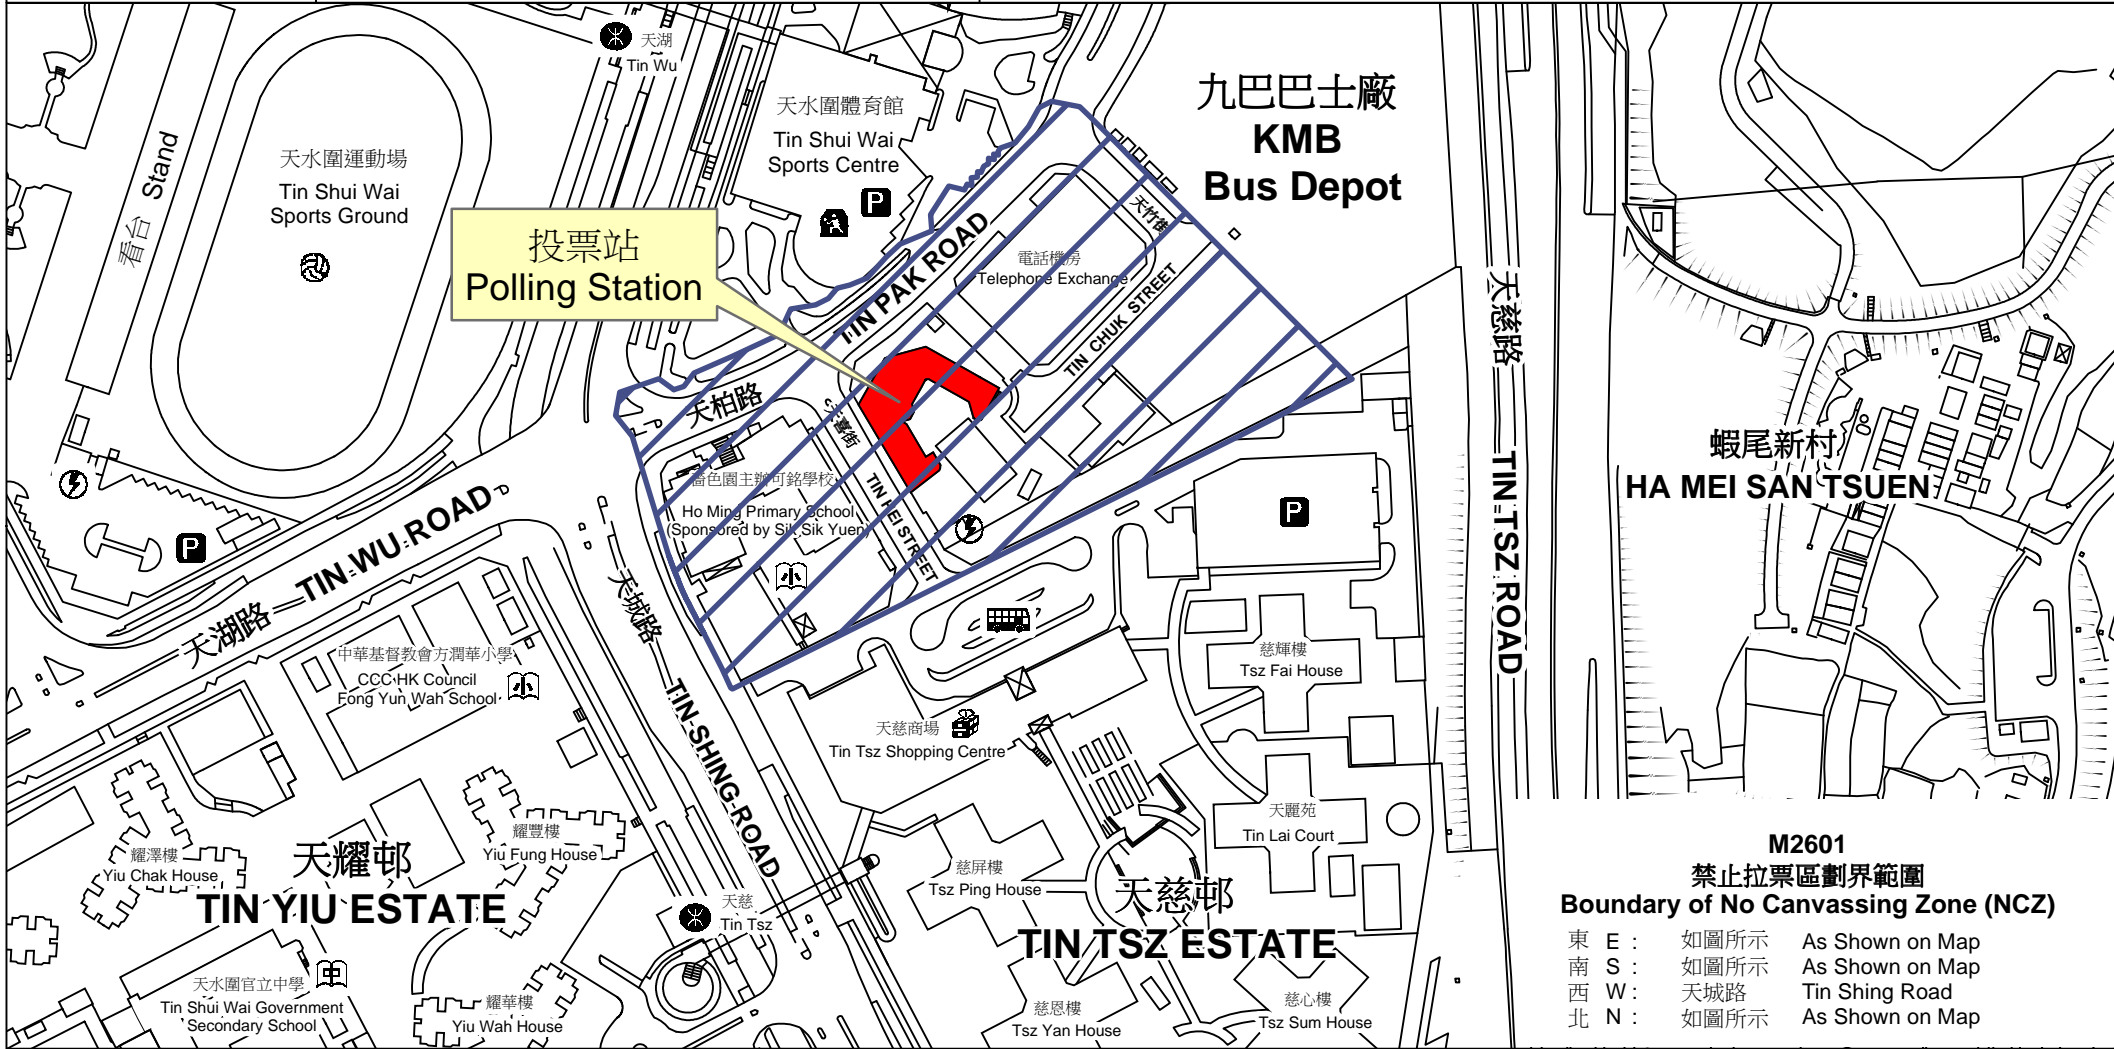

投票站位置圖和禁止拉票區 Polling Station - Location Plan & No Canvassing Zone

投票站編號 Polling Station Code  <b>M2601</b>	2016年立法會換屆選舉地方選區編號及名稱 Code & Name of Geographical Constituency for 2016 Legislative Council General Election  <b>LC4 新界西 NEW TERRITORIES WEST</b>	名稱及地址 Name & Address  道慈佛社楊日霖紀念學校 新界元朗天水圍天柏路6號 <b>BTCFS Yeung Yat Lam Memorial School 6 Tin Pak Road, Tin Shui Wai, Yuen Long, New Territories</b>
---	---	---

**M2601**  
**禁止拉票區劃界範圍**  
**Boundary of No Canvassing Zone (NCZ)**

東 E :	如圖所示	As Shown on Map
南 S :	如圖所示	As Shown on Map
西 W :	天城路	Tin Shing Road
北 N :	如圖所示	As Shown on Map

 禁止拉票區  
No Canvassing Zone