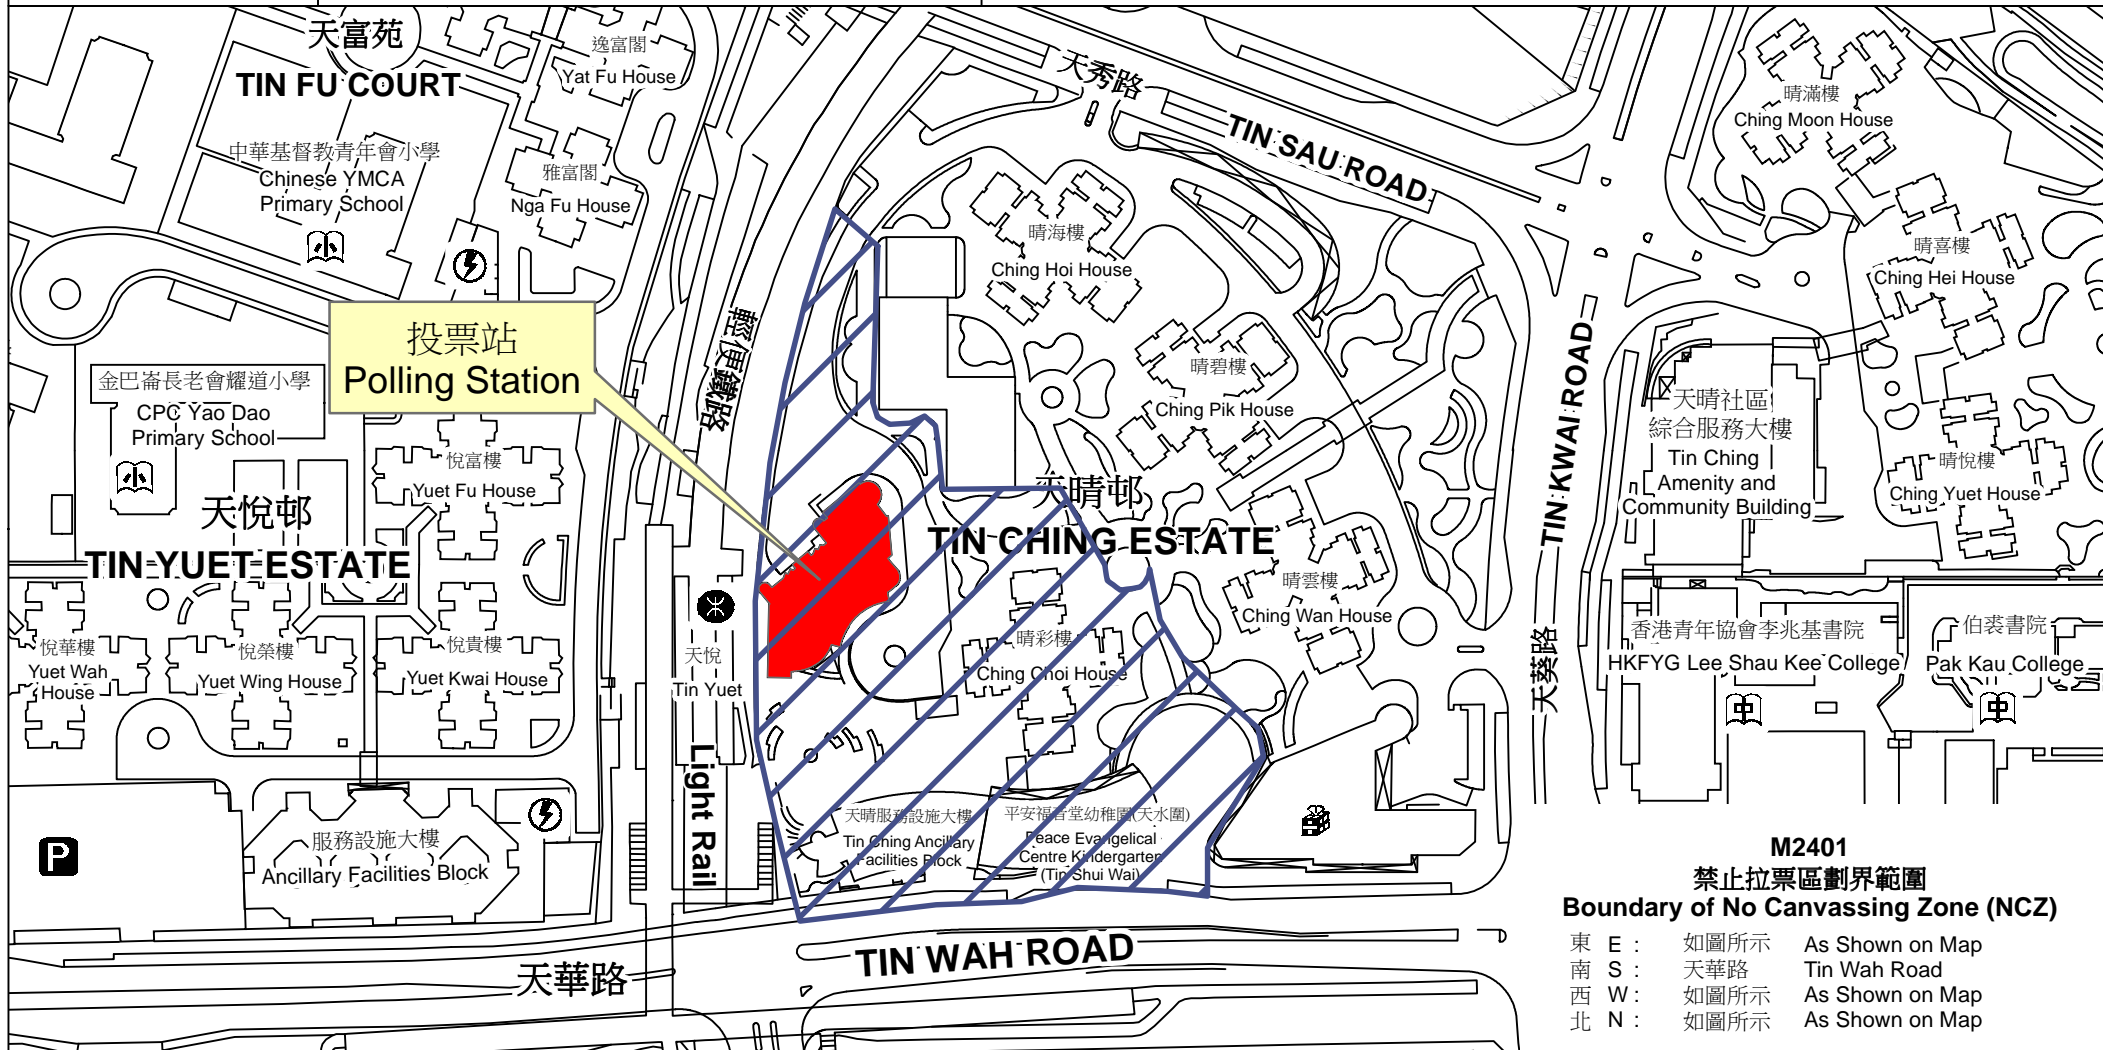

# 投票站位置圖和禁止拉票區 Polling Station - Location Plan & No Canvassing Zone

投票站編號 Polling Station Code	2016年立法會換屆選舉地方選區編號及名稱 Code & Name of Geographical Constituency for 2016 Legislative Council General Election	名稱及地址 Name & Address
<b>M2401</b>	<b>LC4</b> <b>新界西</b> <b>NEW TERRITORIES WEST</b>	天晴社區會堂 新界元朗天水圍天華路天晴邨 <b>Tin Ching Community Hall</b> <b>Tin Ching Estate, Tin Wah Road, Tin Shui Wai, Yuen Long, New Territories</b>

**M2401**  
**禁止拉票區劃界範圍**  
**Boundary of No Canvassing Zone (NCZ)**

東 E :	如圖所示	As Shown on Map
南 S :	天華路	Tin Wah Road
西 W :	如圖所示	As Shown on Map
北 N :	如圖所示	As Shown on Map

 禁止拉票區  
 No Canvassing Zone