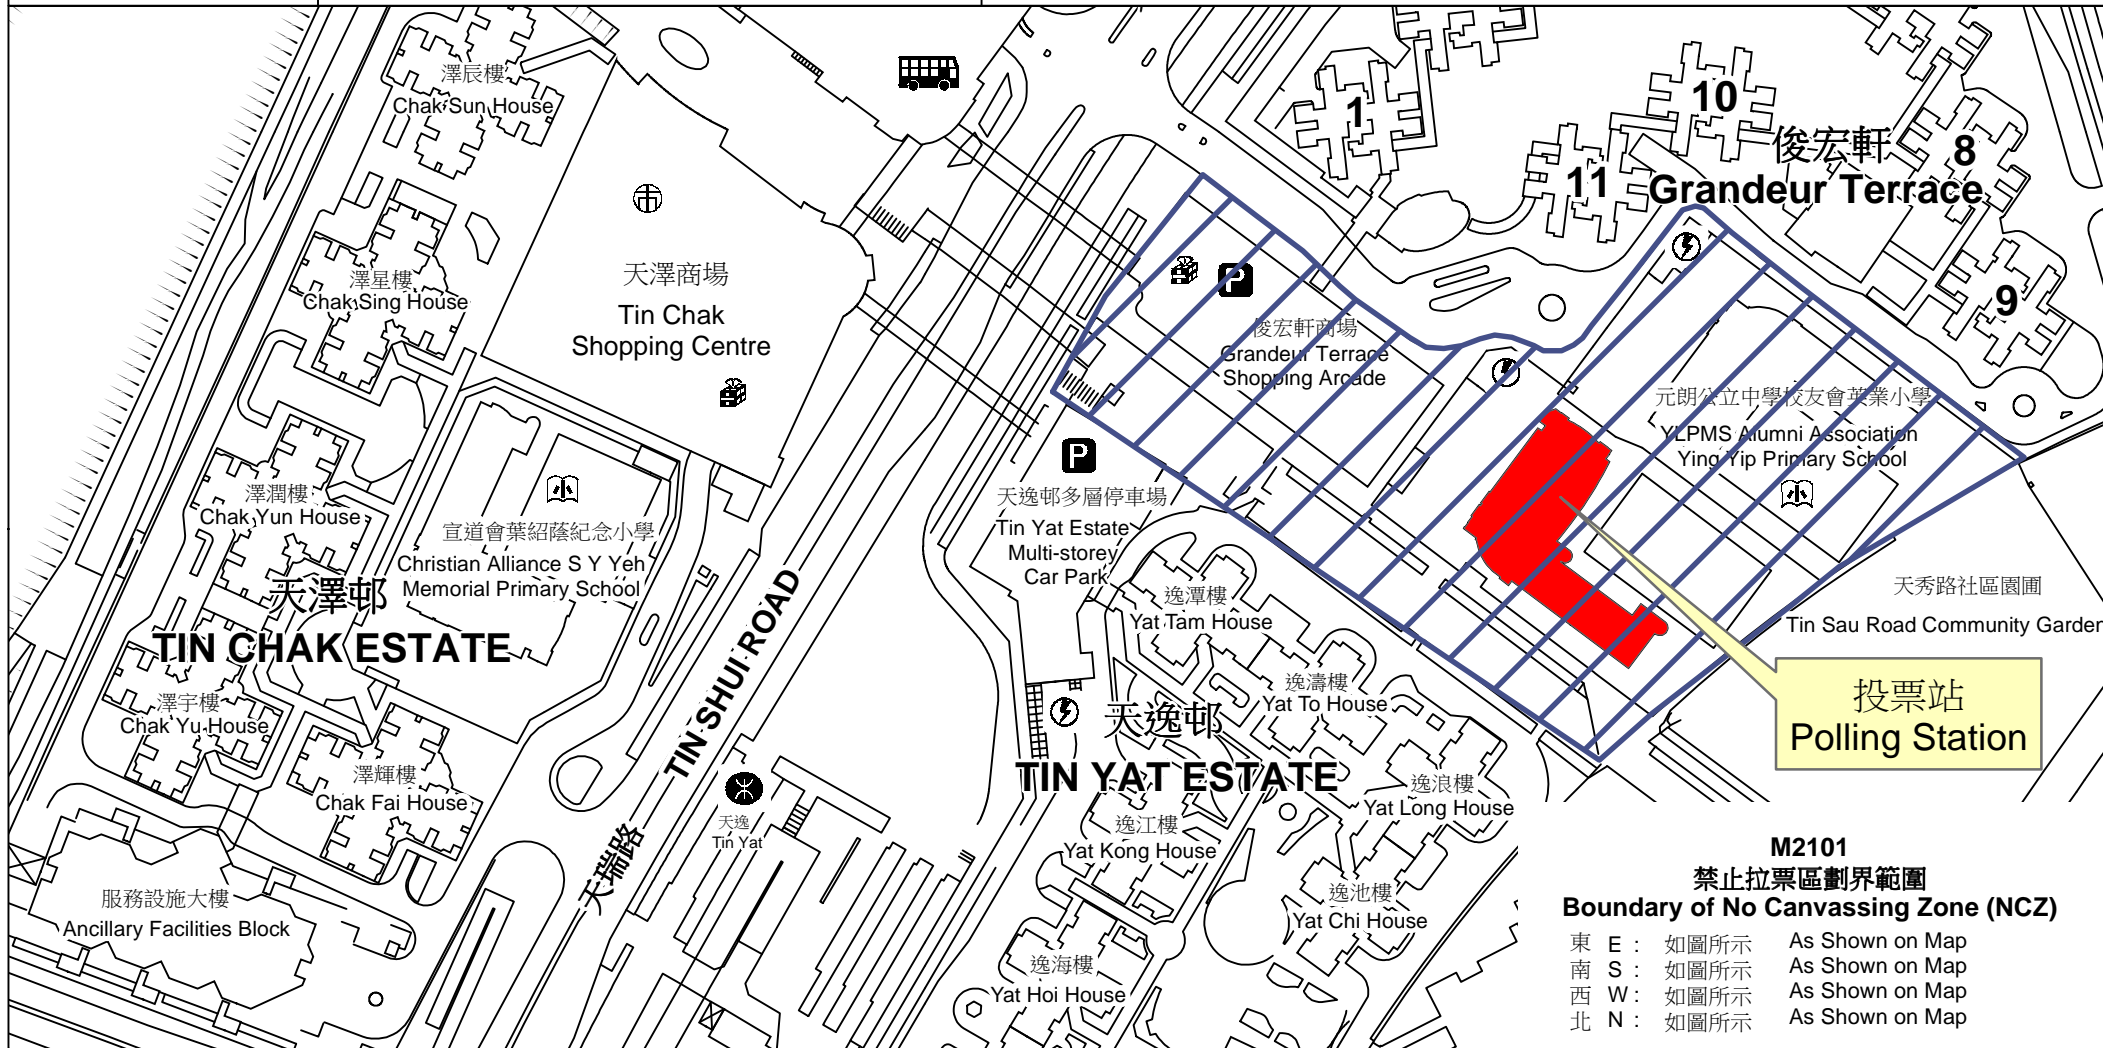

投票站位置圖和禁止拉票區 Polling Station - Location Plan & No Canvassing Zone

投票站編號 Polling Station Code	2016年立法會換屆選舉地方選區編號及名稱 Code & Name of Geographical Constituency for 2016 Legislative Council General Election	名稱及地址 Name & Address
M2101	LC4 新界西 NEW TERRITORIES WEST	聖公會天水圍靈愛小學 新界元朗天水圍天瑞路82號 SKH Tin Shui Wai Ling Oi Primary School 82 Tin Shui Road, Tin Shui Wai, Yuen Long, New Territories

禁止拉票區
No Canvassing Zone