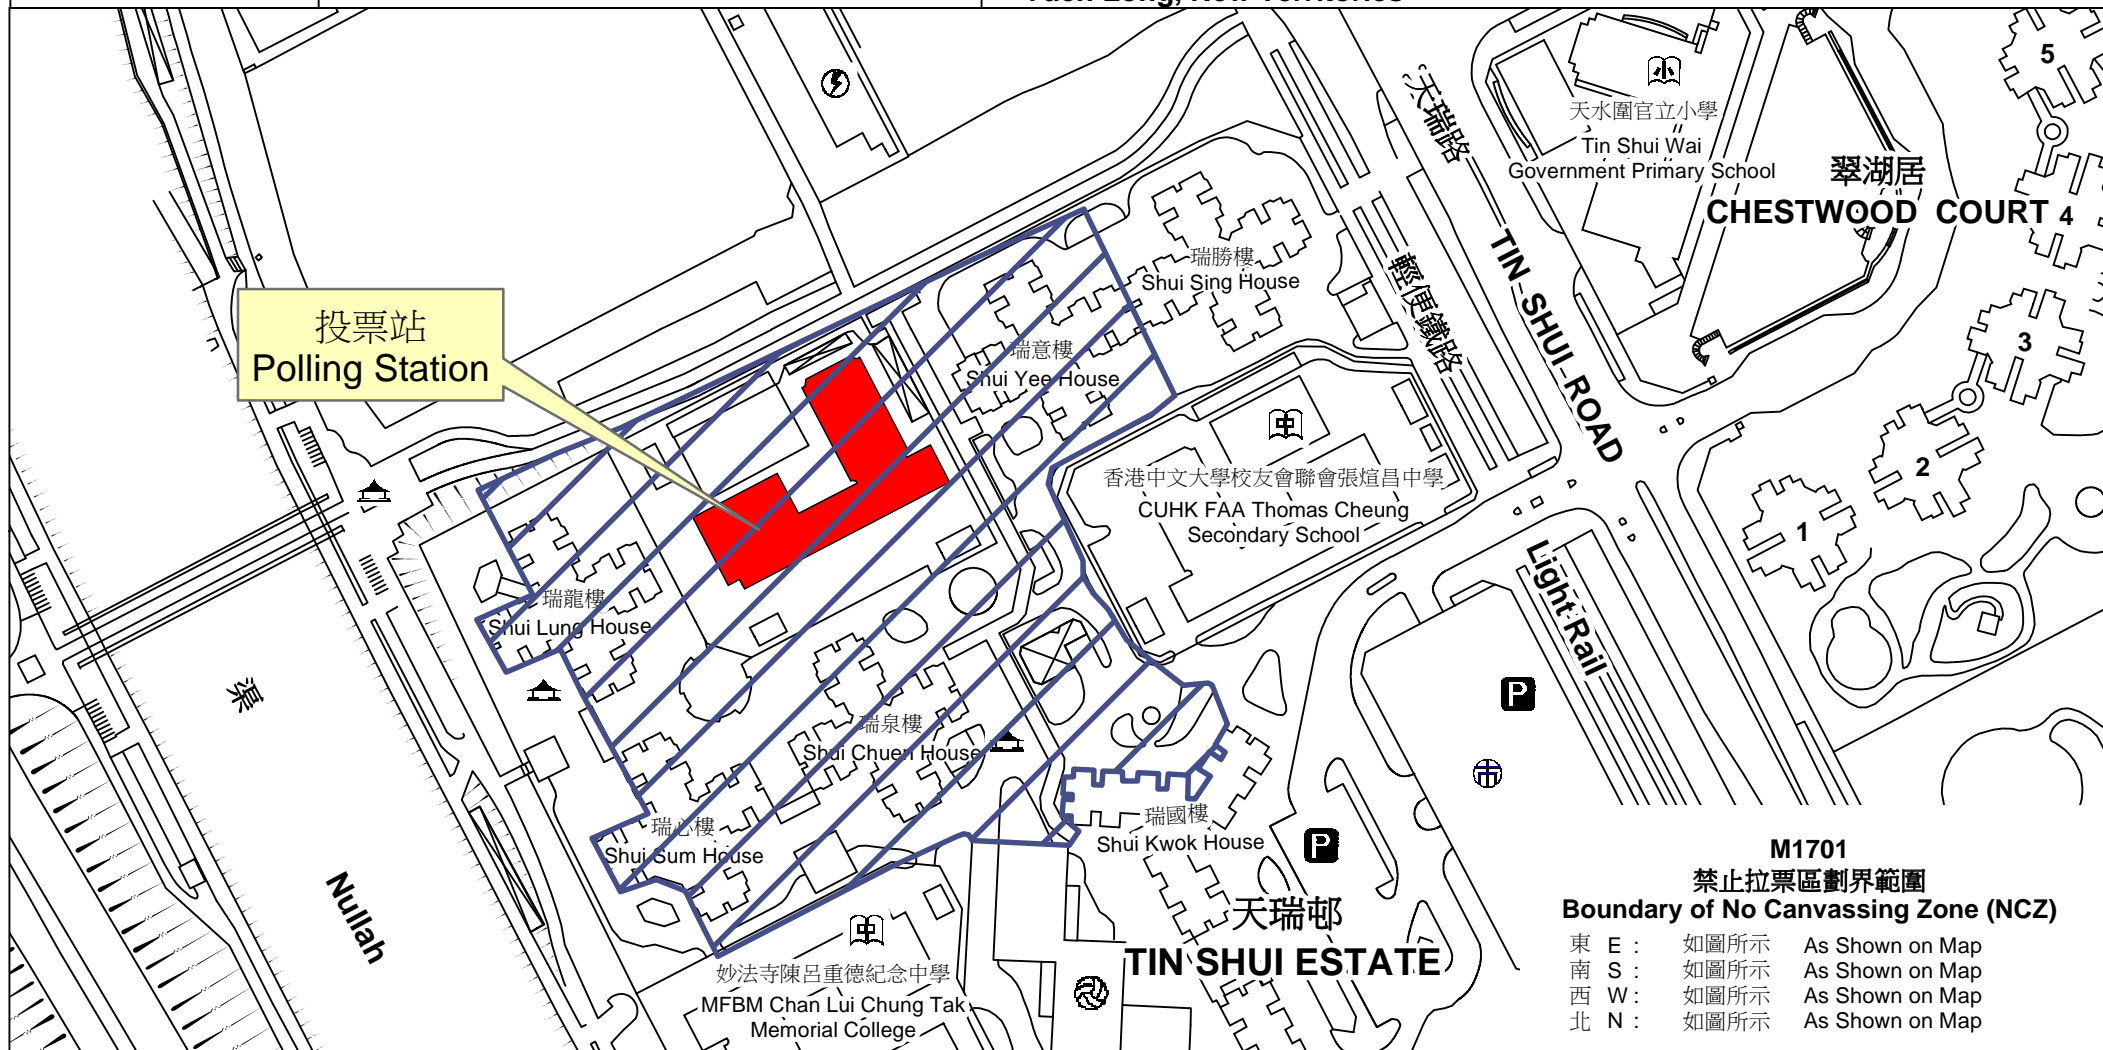

投票站位置圖和禁止拉票區 Polling Station - Location Plan & No Canvassing Zone

| 投票站編號 Polling Station Code M1701 | 2016年立法會換屆選舉地方選區編號及名稱 Code & Name of Geographical Constituency for 2016 Legislative Council General Election LC4 新界西 NEW TERRITORIES WEST | 名稱及地址 Name & Address 東華三院姚達之紀念小學(元朗) 新界元朗天水圍天瑞邨第1期屋邨小學 TWGHs Yiu Dak Chi Memorial Primary School (Yuen Long) Estate Primary School, Phase 1, Tin Shui Estate, Tin Shui Wai, Yuen Long, New Territories |
|---|---|---|
|---|---|---|

 禁止拉票區
No Canvassing Zone