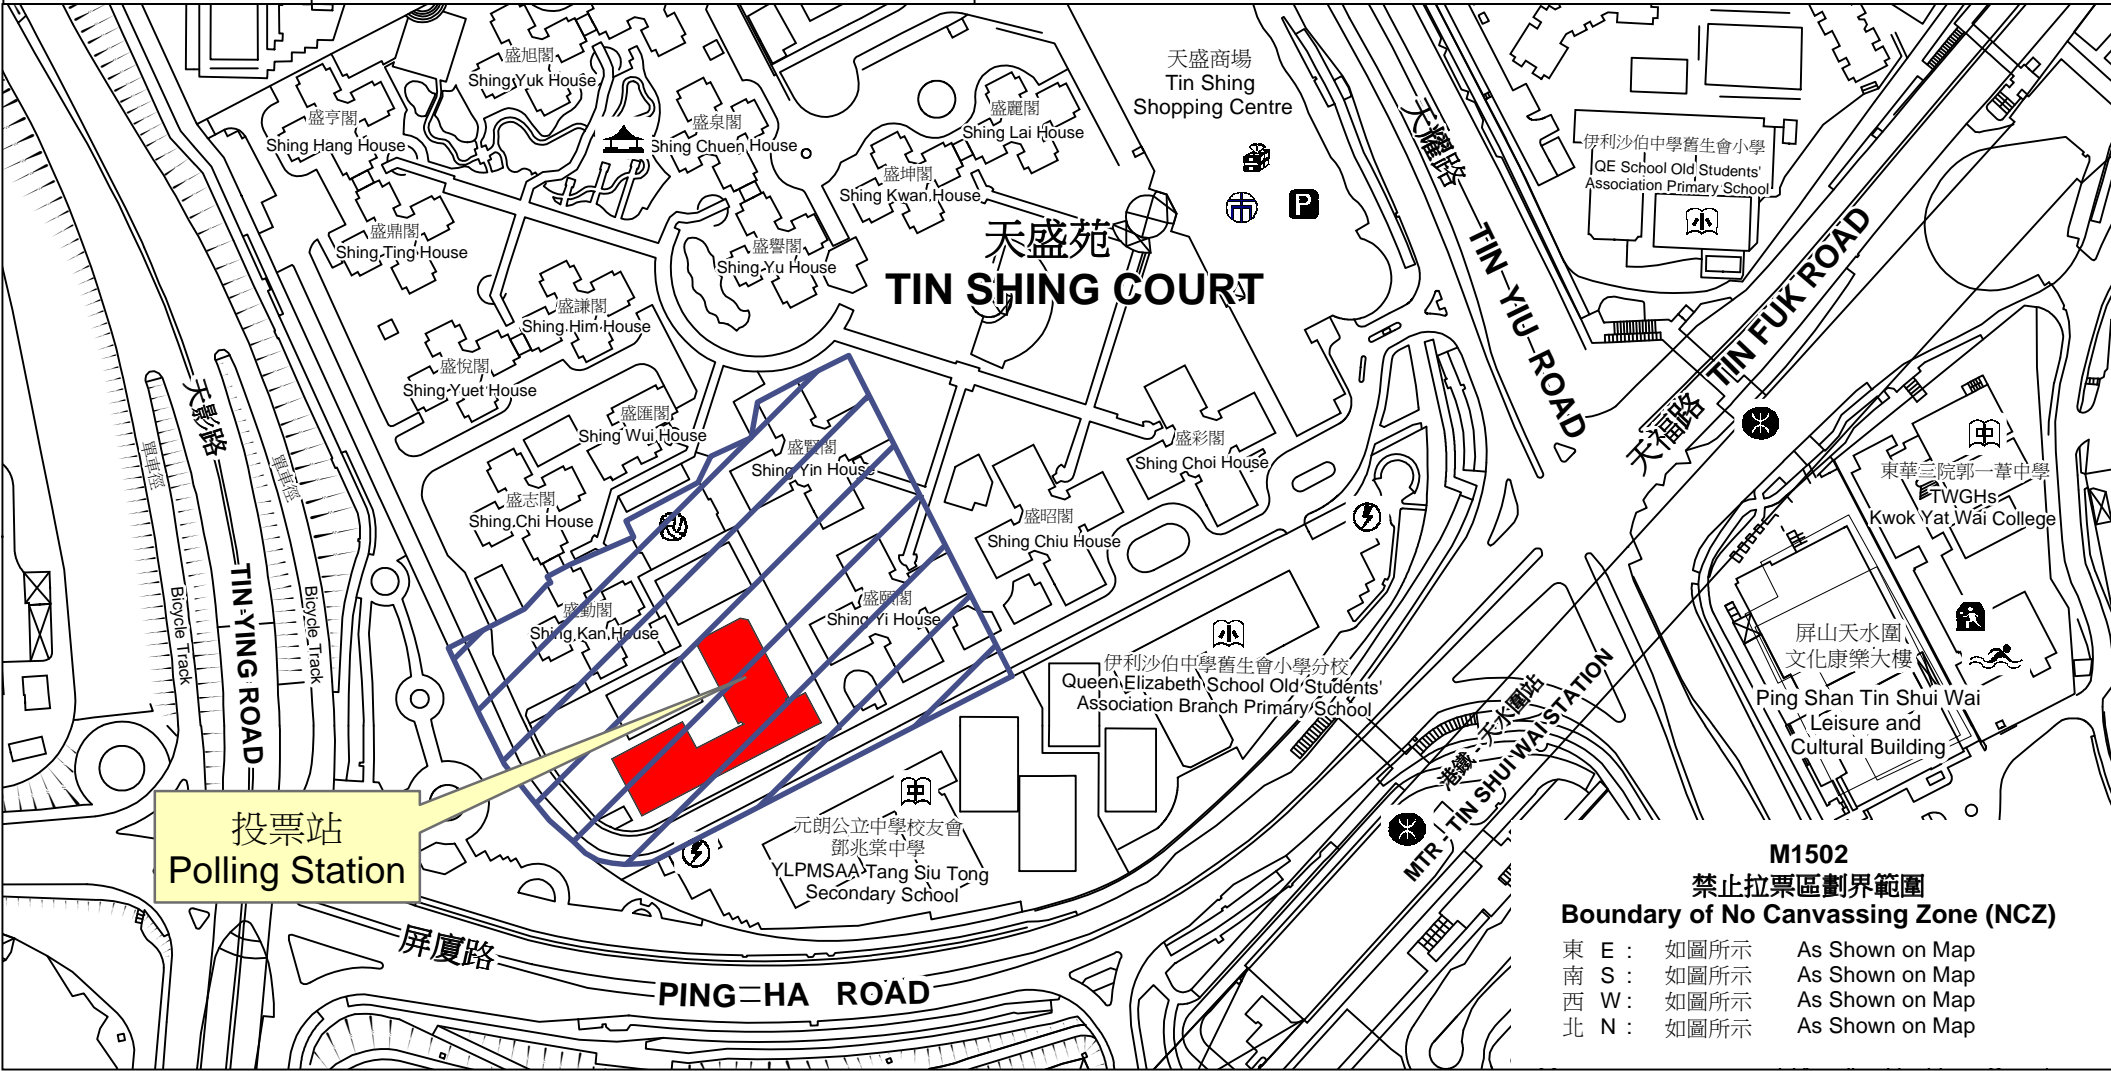

投票站位置圖和禁止拉票區 Polling Station - Location Plan & No Canvassing Zone

投票站編號 Polling Station Code M1502	2016年立法會換屆選舉地方選區編號及名稱 Code & Name of Geographical Constituency for 2016 Legislative Council General Election LC4 新界西 NEW TERRITORIES WEST	名稱及地址 Name & Address 獅子會何德心小學 新界元朗天水圍第3區天盛苑第2校舍 Lions Clubs International Ho Tak Sum Primary School PS2, Tin Shing Court, Area 3, Tin Shui Wai, Yuen Long, New Territories
---	---	--

投票站
Polling Station

M1502
禁止拉票區劃界範圍
Boundary of No Canvassing Zone (NCZ)
 東 E : 如圖所示 As Shown on Map
 南 S : 如圖所示 As Shown on Map
 西 W : 如圖所示 As Shown on Map
 北 N : 如圖所示 As Shown on Map

 禁止拉票區
No Canvassing Zone