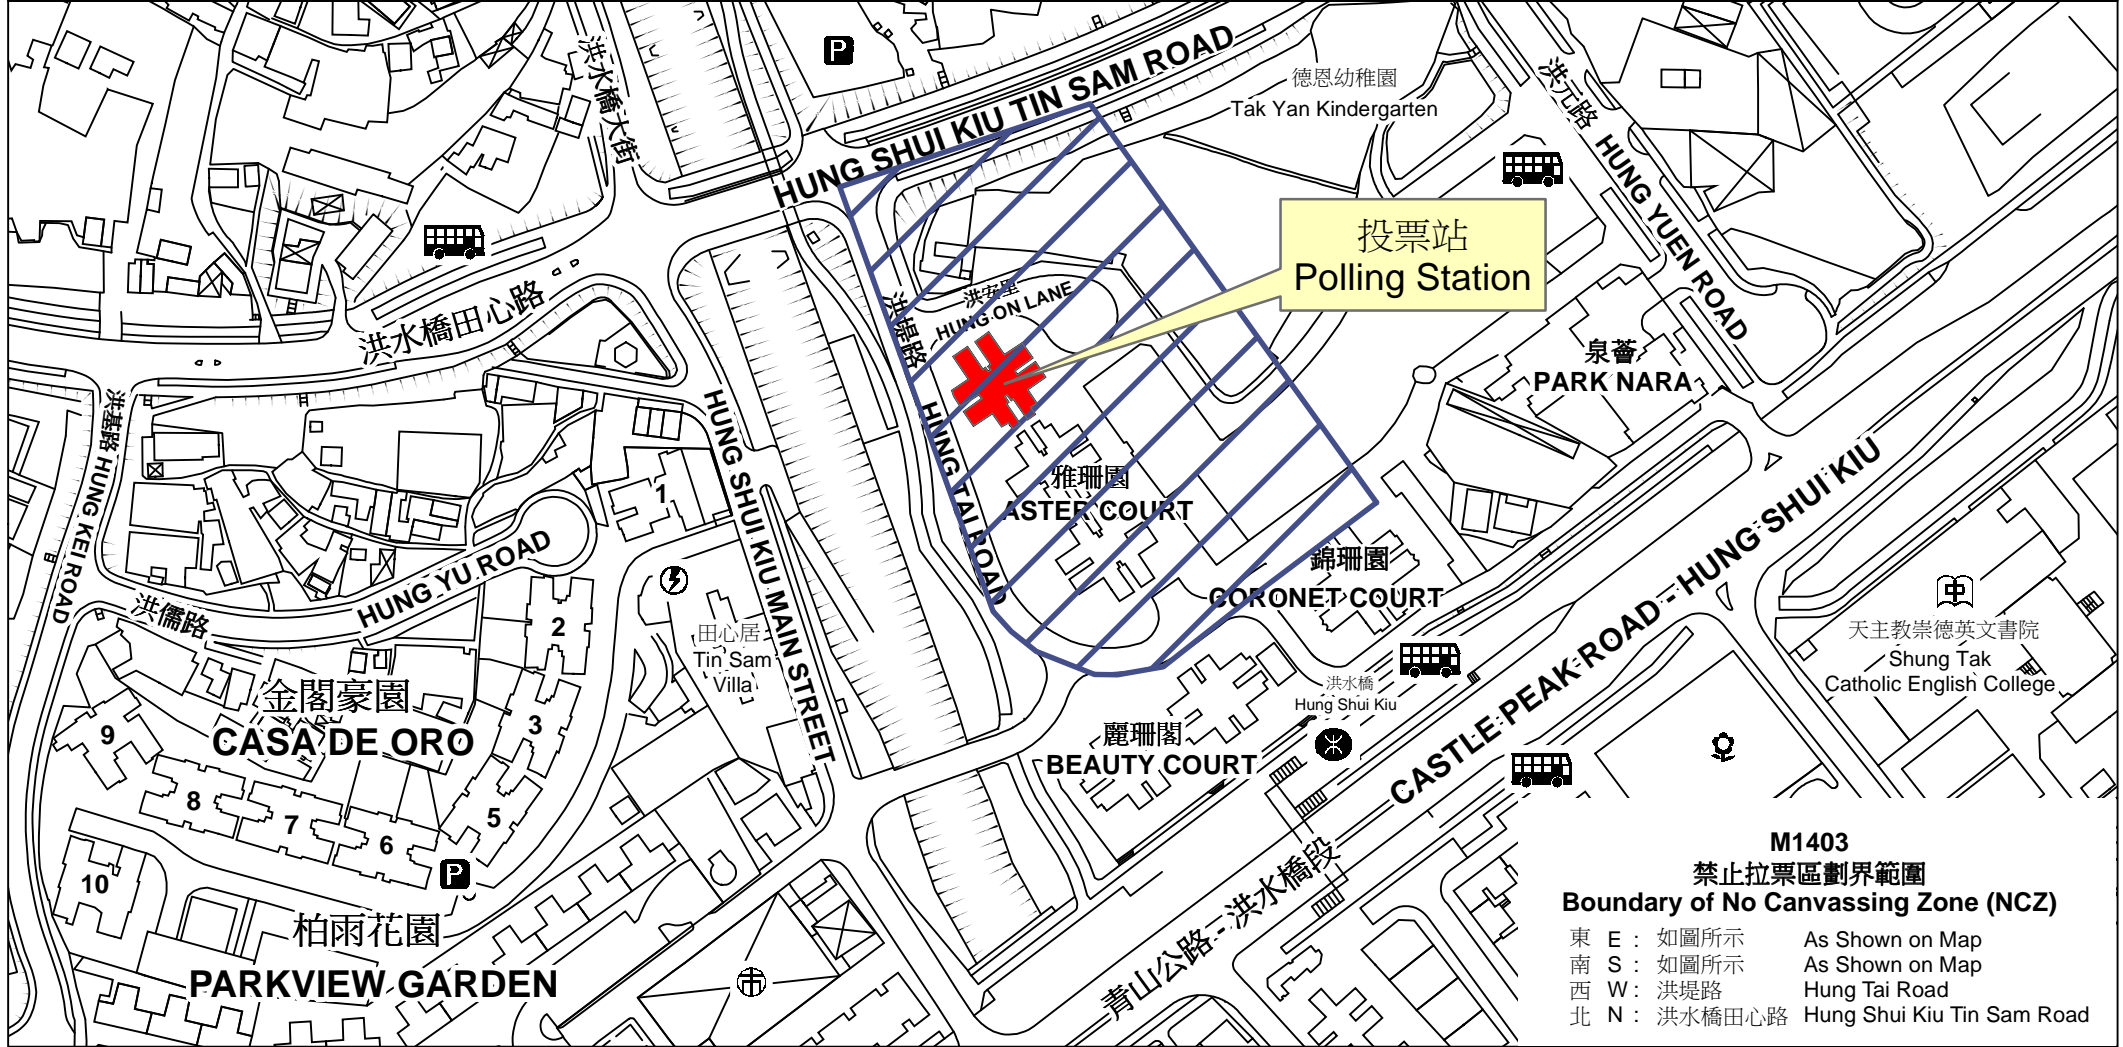

# 投票站位置圖和禁止拉票區 Polling Station - Location Plan & No Canvassing Zone

投票站編號 Polling Station Code	2016年立法會換屆選舉地方選區編號及名稱 Code & Name of Geographical Constituency for 2016 Legislative Council General Election	名稱及地址 Name & Address
<b>M1403</b>	<b>LC4</b> 新界西 <b>NEW TERRITORIES WEST</b>	鄰舍輔導會屯門/元朗鄉郊中心 新界元朗洪水橋洪堤路8號雅珊園商場地下1號舖 The Neighbourhood Advice-Action Council Tuen Mun / Yuen Long Rural Village Centre Shop No. 1, G/F, Aster Court Shopping Arcade, 8 Hung Tai Road, Hung Shui Kiu, Yuen Long, New Territories

**M1403**  
**禁止拉票區劃界範圍**  
**Boundary of No Canvassing Zone (NCZ)**

東 E :	如圖所示	As Shown on Map
南 S :	如圖所示	As Shown on Map
西 W :	洪堤路	Hung Tai Road
北 N :	洪水橋田心路	Hung Shui Kiu Tin Sam Road

 禁止拉票區  
 No Canvassing Zone