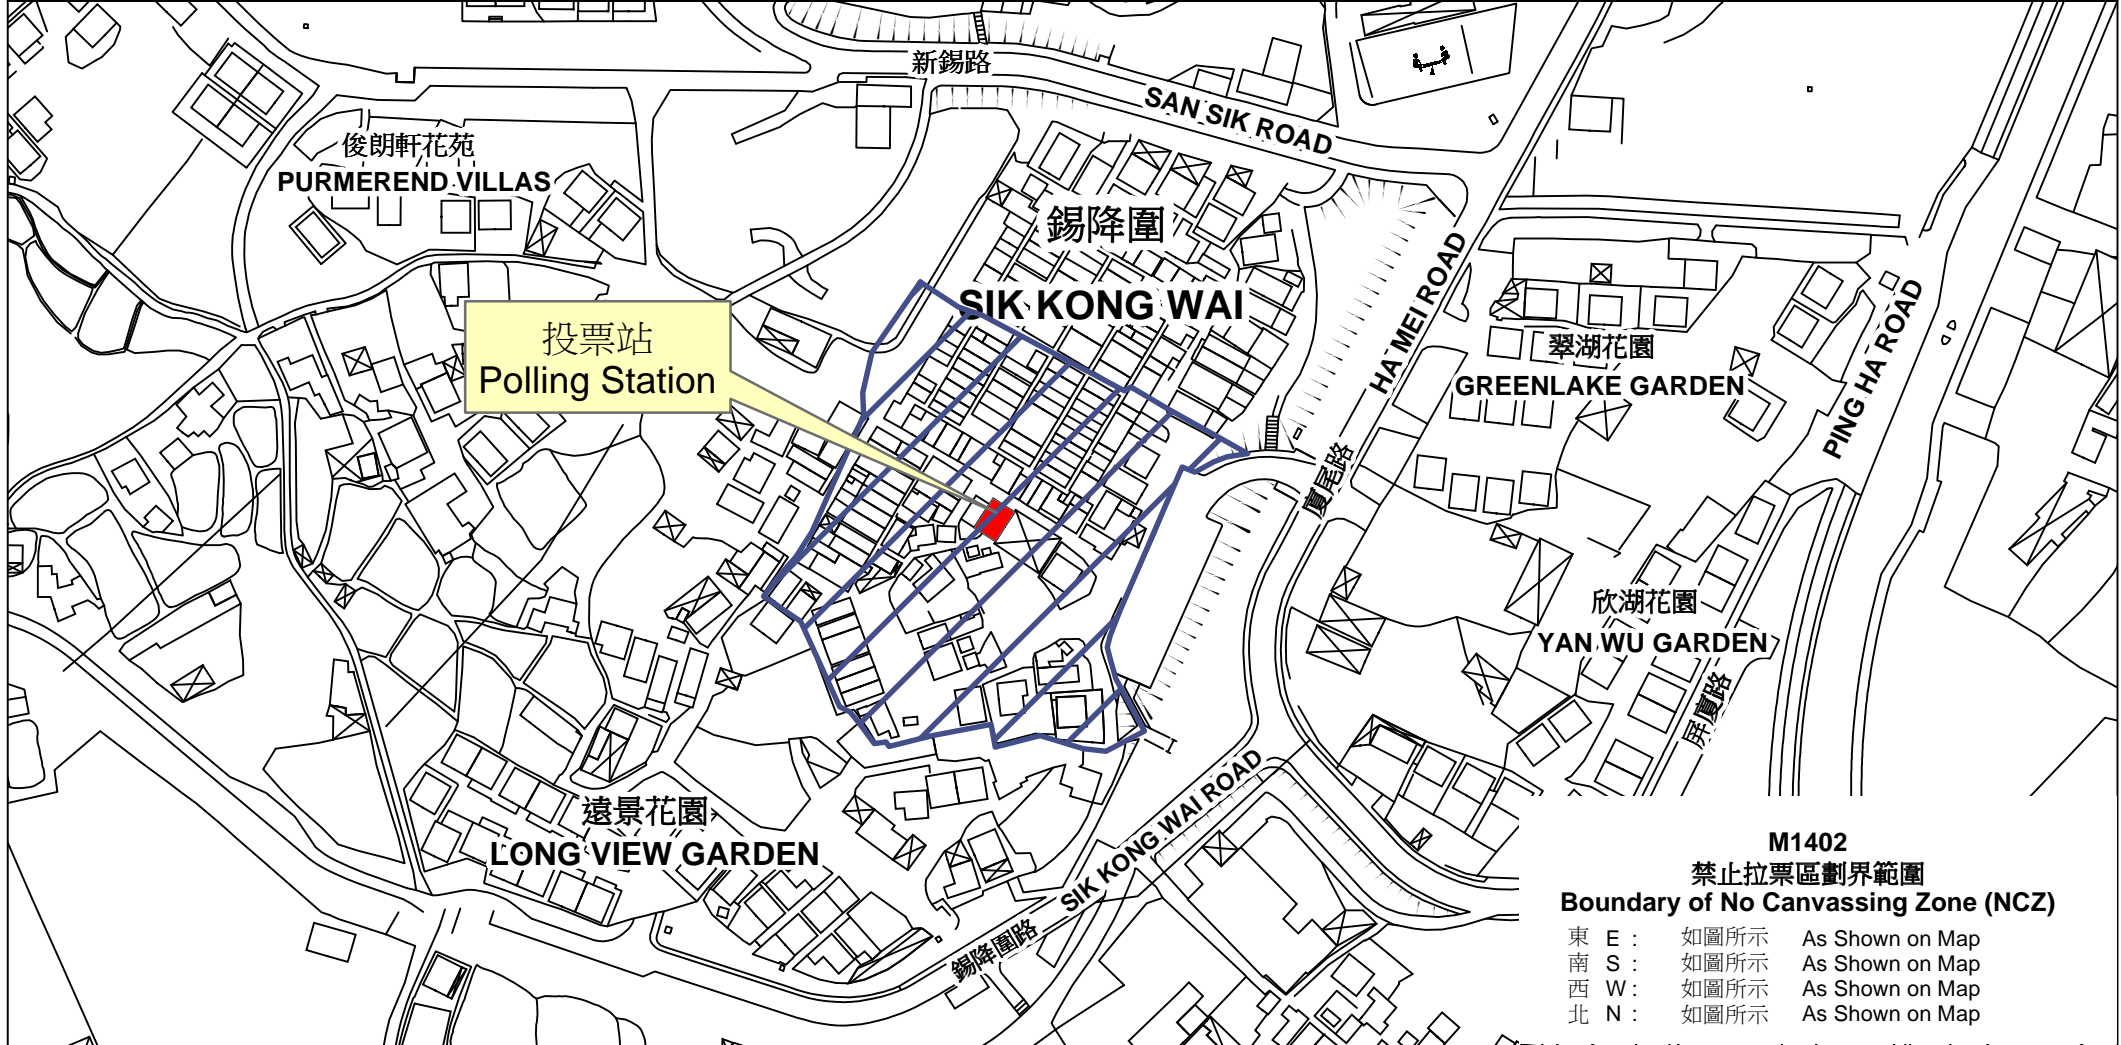

投票站位置圖和禁止拉票區 Polling Station - Location Plan & No Canvassing Zone

投票站編號 Polling Station Code  <b>M1402</b>	2016年立法會換屆選舉地方選區編號及名稱 Code & Name of Geographical Constituency for 2016 Legislative Council General Election  <b>LC4                      新界西                      NEW TERRITORIES WEST</b>	名稱及地址 Name & Address  錫降圍村公所 新界元朗廈村廈尾路錫降圍56號 <b>Sik Kong Wai Village Office                      56 Sik Kong Wai, Ha Mei Road, Ha Tsuen, Yuen Long, New Territories</b>
---	---	--

**M1402**  
**禁止拉票區劃界範圍**  
**Boundary of No Canvassing Zone (NCZ)**  
 東 E : 如圖所示 As Shown on Map  
 南 S : 如圖所示 As Shown on Map  
 西 W : 如圖所示 As Shown on Map  
 北 N : 如圖所示 As Shown on Map

 禁止拉票區  
 No Canvassing Zone