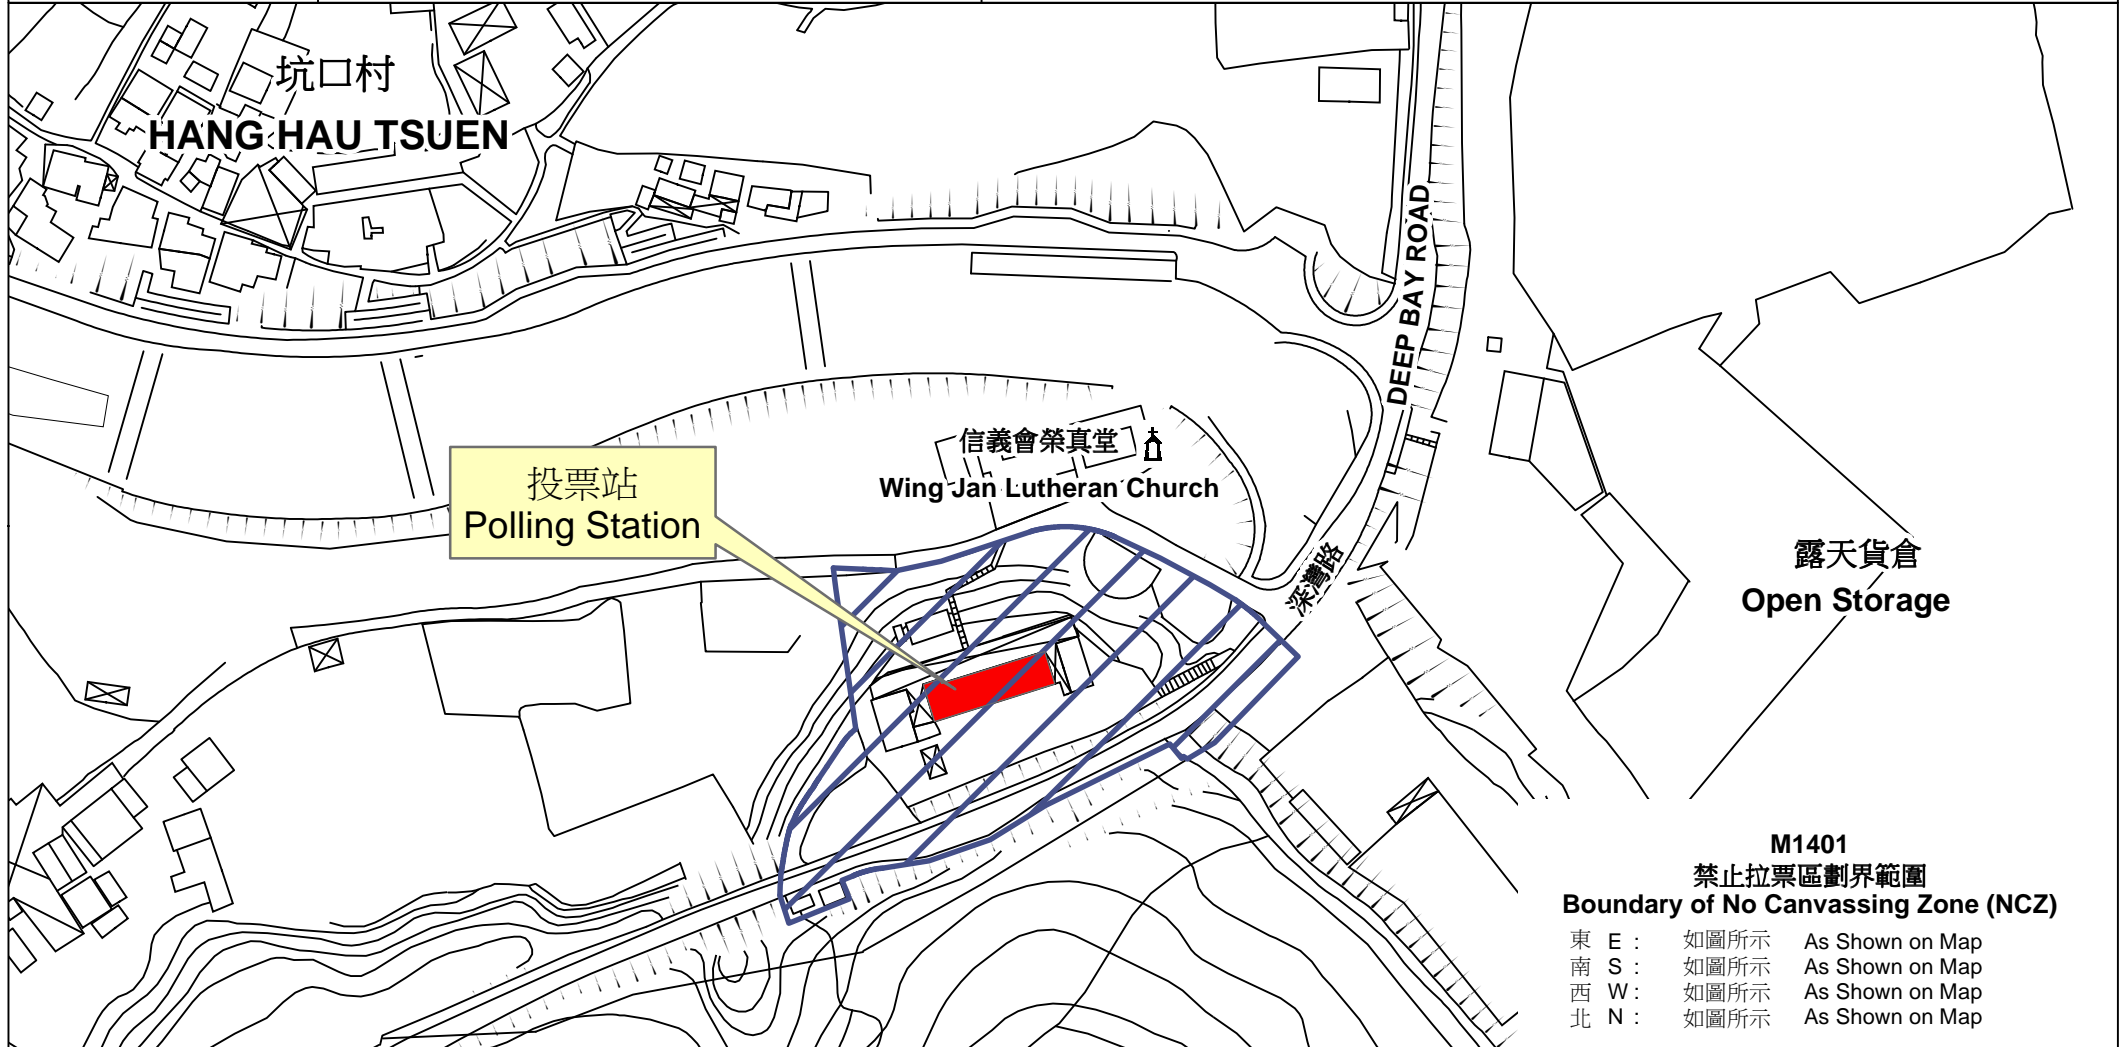

投票站位置圖和禁止拉票區 Polling Station - Location Plan & No Canvassing Zone

| 投票站編號<br>Polling Station Code | 2016年立法會換屆選舉地方選區編號及名稱<br>Code & Name of Geographical Constituency<br>for 2016 Legislative Council General Election | 名稱及地址<br>Name & Address   |
|-------------------------------|--|---|
| <b>M1401</b>                  | <b>LC4<br/>新界西<br/>NEW TERRITORIES WEST</b>  | 基督教香港信義會榮真堂<br>新界元朗流浮山深灣路<br><b>ELCHK Wing Jan Lutheran Church</b><br>Deep Bay Road, Lau Fau Shan, Yuen Long, New Territories |

 禁止拉票區  
No Canvassing Zone