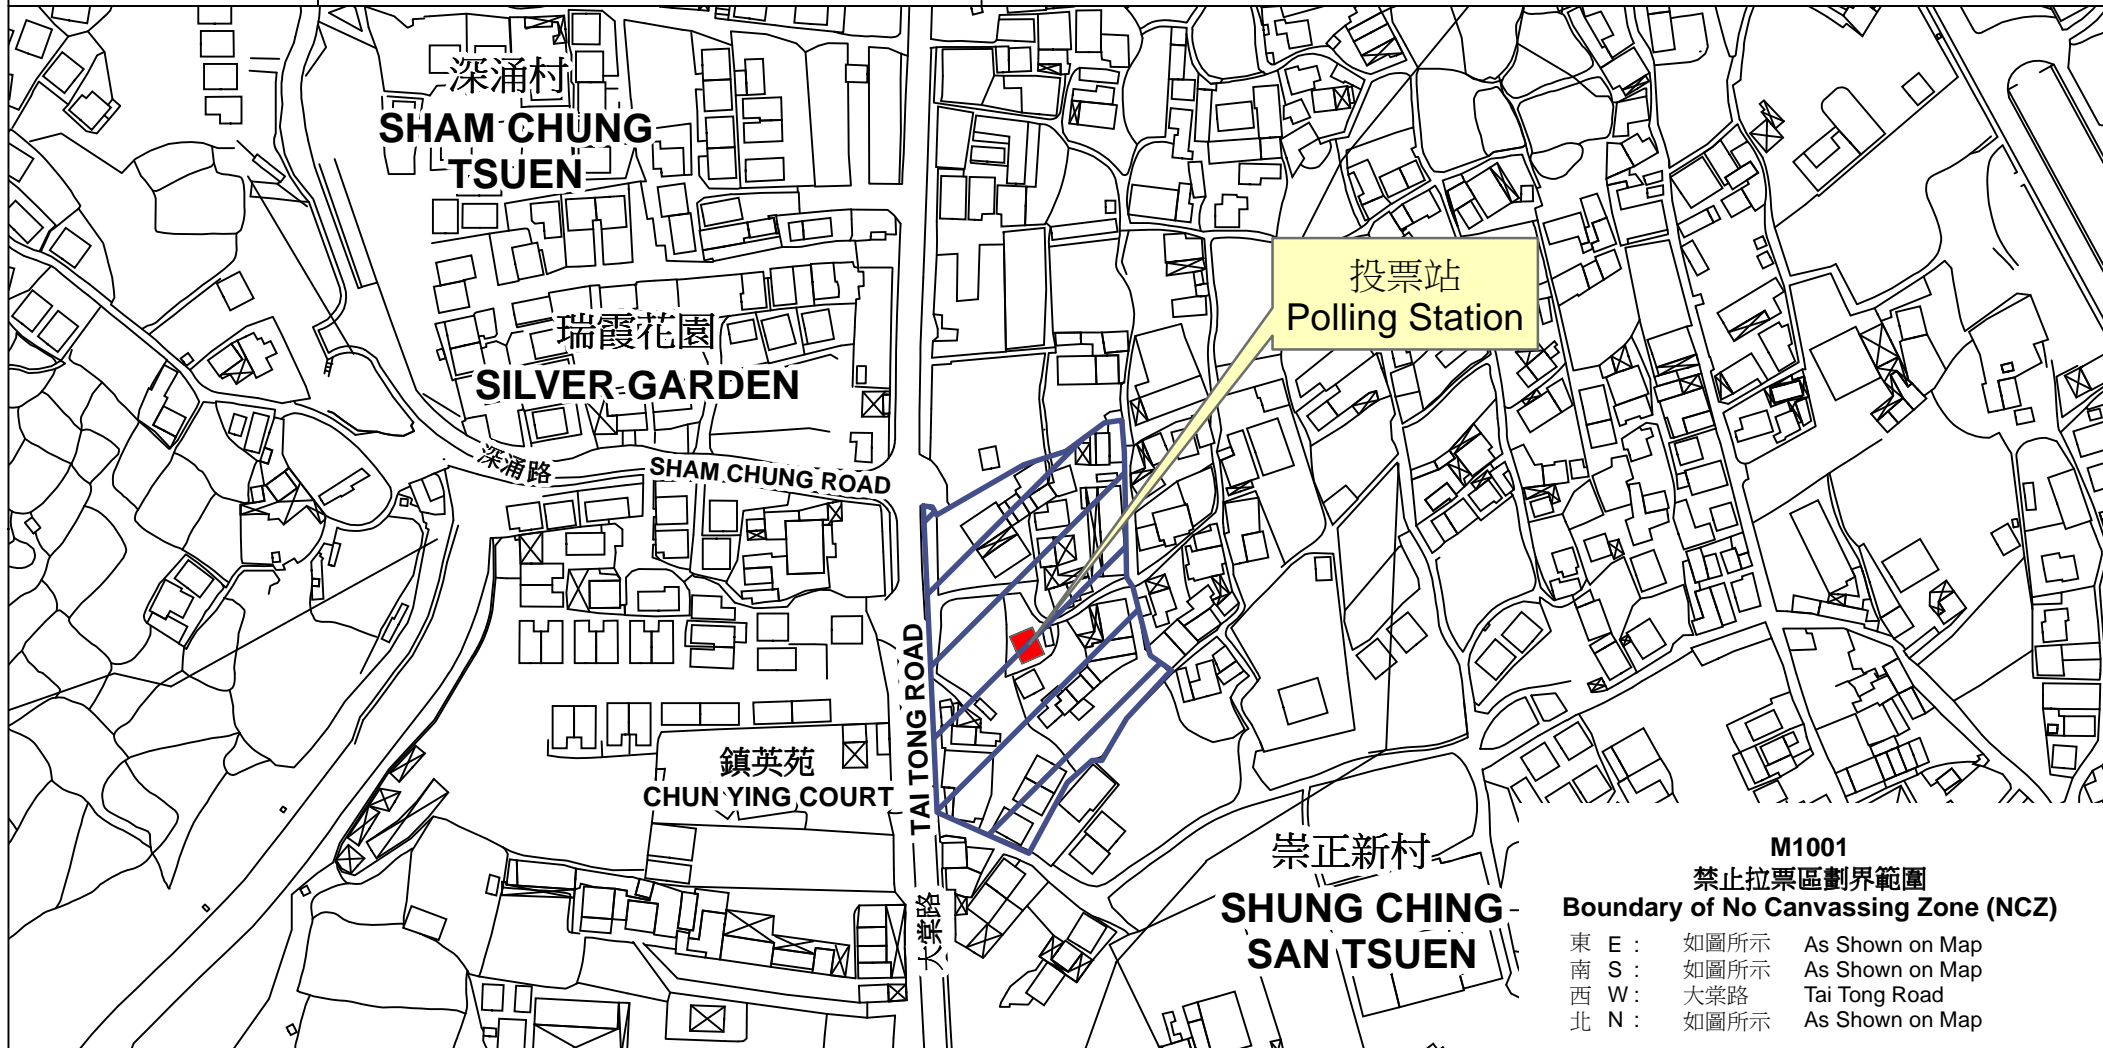

投票站位置圖和禁止拉票區 Polling Station - Location Plan & No Canvassing Zone

投票站編號 Polling Station Code	2016年立法會換屆選舉地方選區編號及名稱 Code & Name of Geographical Constituency for 2016 Legislative Council General Election	名稱及地址 Name & Address
M1001	LC4 新界西 NEW TERRITORIES WEST	瑋琦文化教育機構 (殷翠幼稚園) 新界元朗大棠路崇正新村153號地下 Vichy Educational & Cultural Organisation Jade Kindergarten G/F, 153 Shung Ching San Tsuen, Tai Tong Road, Yuen Long, New Territories

M1001
禁止拉票區劃界範圍
Boundary of No Canvassing Zone (NCZ)

東 E :	如圖所示	As Shown on Map
南 S :	如圖所示	As Shown on Map
西 W :	大棠路	Tai Tong Road
北 N :	如圖所示	As Shown on Map

 禁止拉票區
 No Canvassing Zone