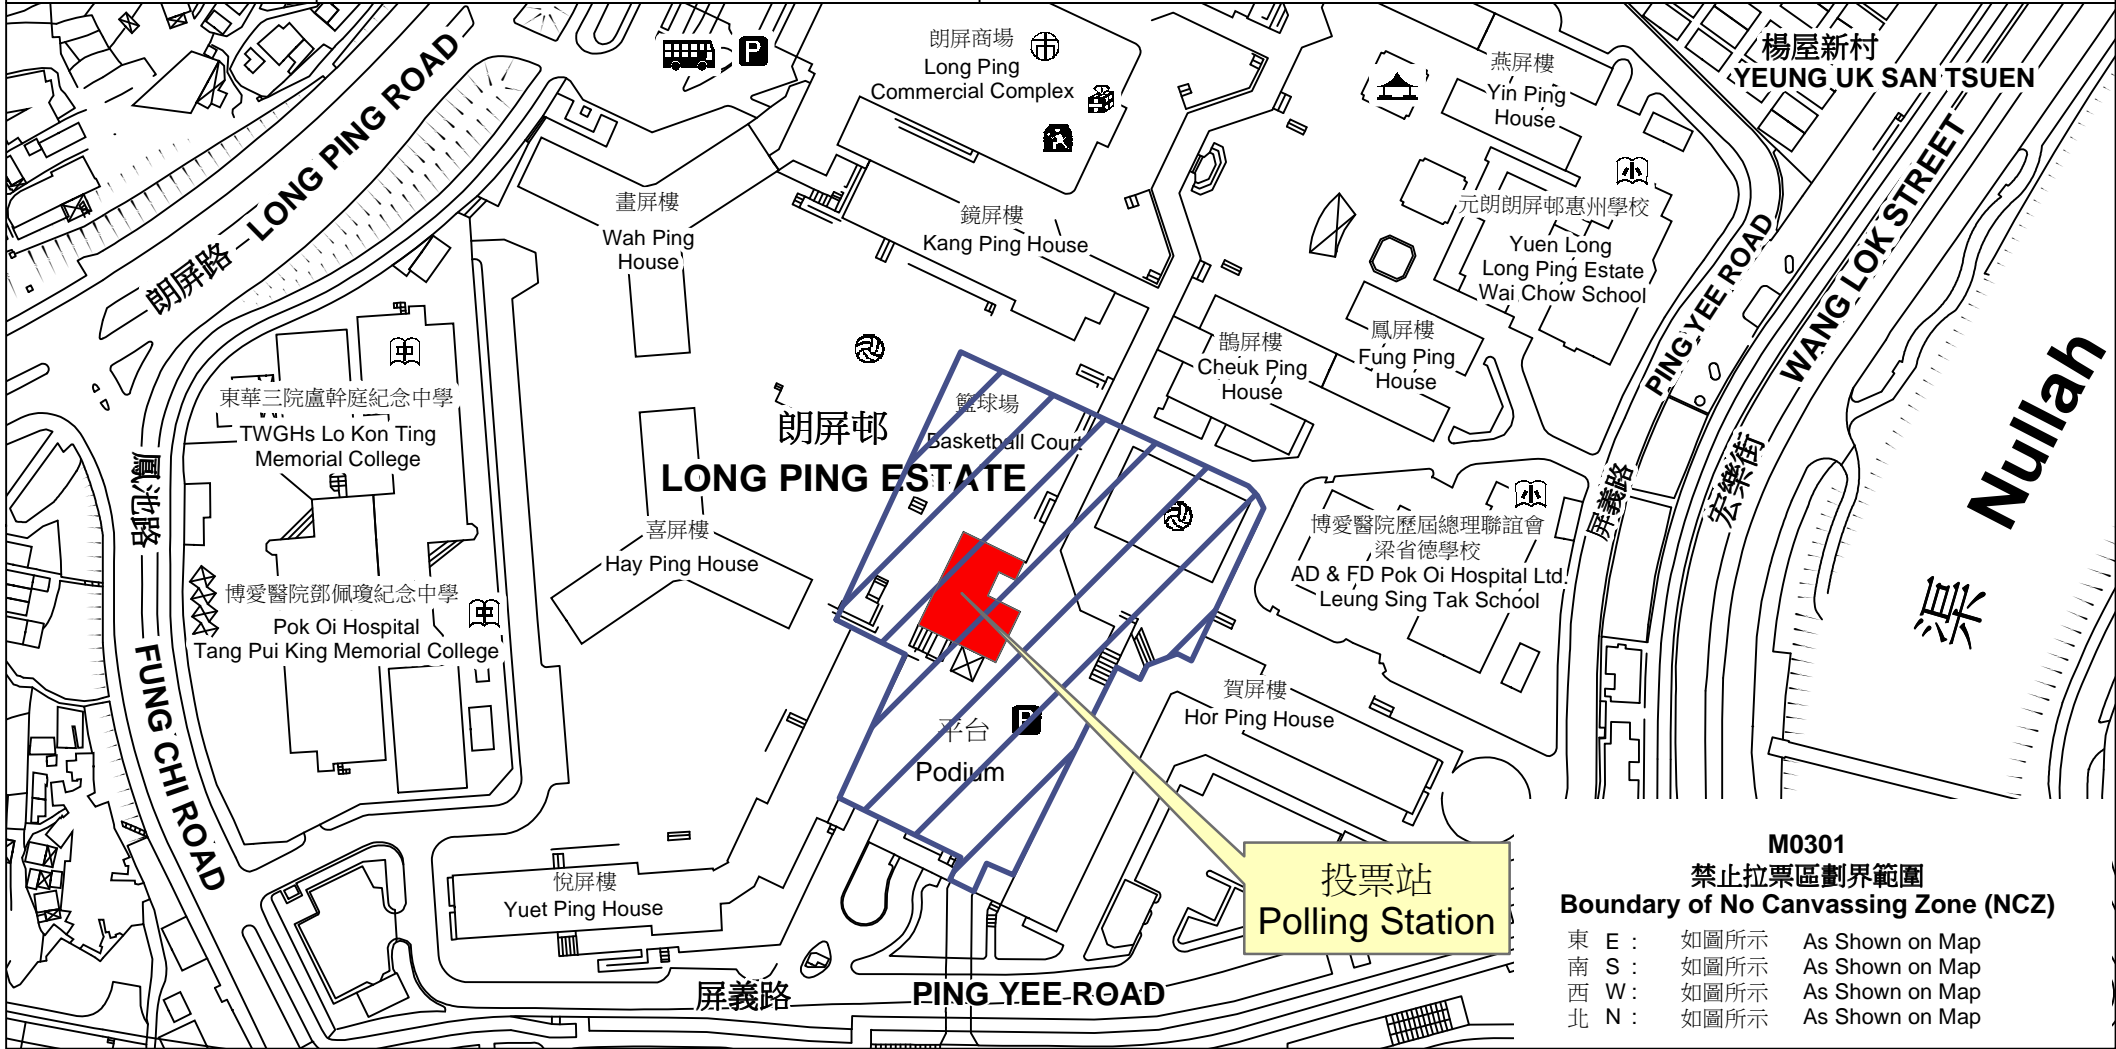

投票站位置圖和禁止拉票區 Polling Station - Location Plan & No Canvassing Zone

投票站編號 Polling Station Code	2016年立法會換屆選舉地方選區編號及名稱 Code & Name of Geographical Constituency for 2016 Legislative Council General Election	名稱及地址 Name & Address
M0301	<p align="center">LC4 新界西 NEW TERRITORIES WEST</p>	<p>朗屏社區會堂 新界元朗朗屏邨 Long Ping Community Hall Long Ping Estate, Yuen Long, New Territories</p>

M0301
禁止拉票區劃界範圍
Boundary of No Canvassing Zone (NCZ)

東 E :	如圖所示	As Shown on Map
南 S :	如圖所示	As Shown on Map
西 W :	如圖所示	As Shown on Map
北 N :	如圖所示	As Shown on Map

 禁止拉票區
No Canvassing Zone