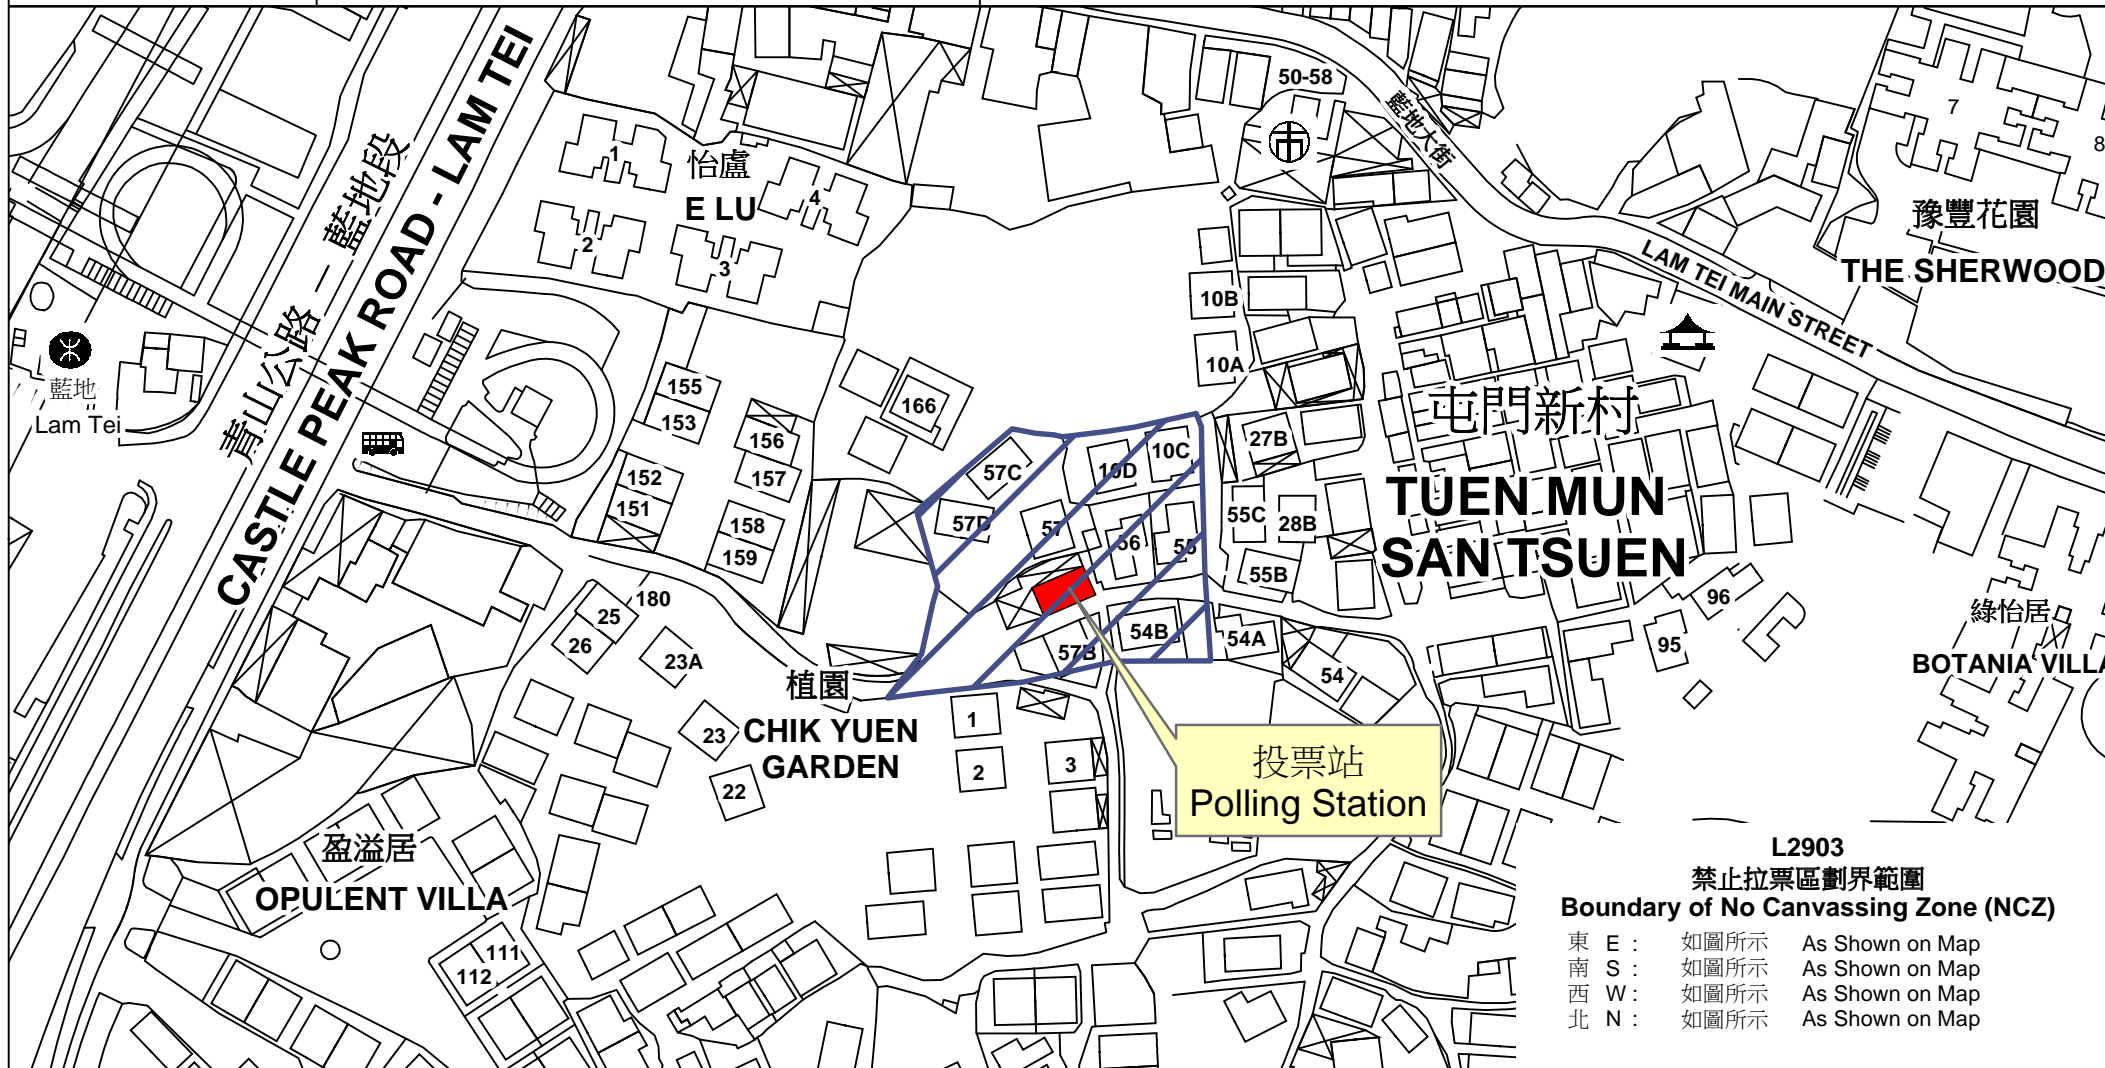

投票站位置圖和禁止拉票區 Polling Station - Location Plan & No Canvassing Zone

投票站編號 Polling Station Code L2903	2016年立法會換屆選舉地方選區編號及名稱 Code & Name of Geographical Constituency for 2016 Legislative Council General Election LC4 新界西 NEW TERRITORIES WEST	名稱及地址 Name & Address 屯門新村村公所 新界屯門藍地屯門新村57號A Tuen Mun San Tsuen Village Office 57A Tuen Mun San Tsuen, Lam Tei, Tuen Mun, New Territories
---	---	---

**L2903
 禁止拉票區劃界範圍
 Boundary of No Canvassing Zone (NCZ)**

東 E :	如圖所示	As Shown on Map
南 S :	如圖所示	As Shown on Map
西 W :	如圖所示	As Shown on Map
北 N :	如圖所示	As Shown on Map

 禁止拉票區
 No Canvassing Zone