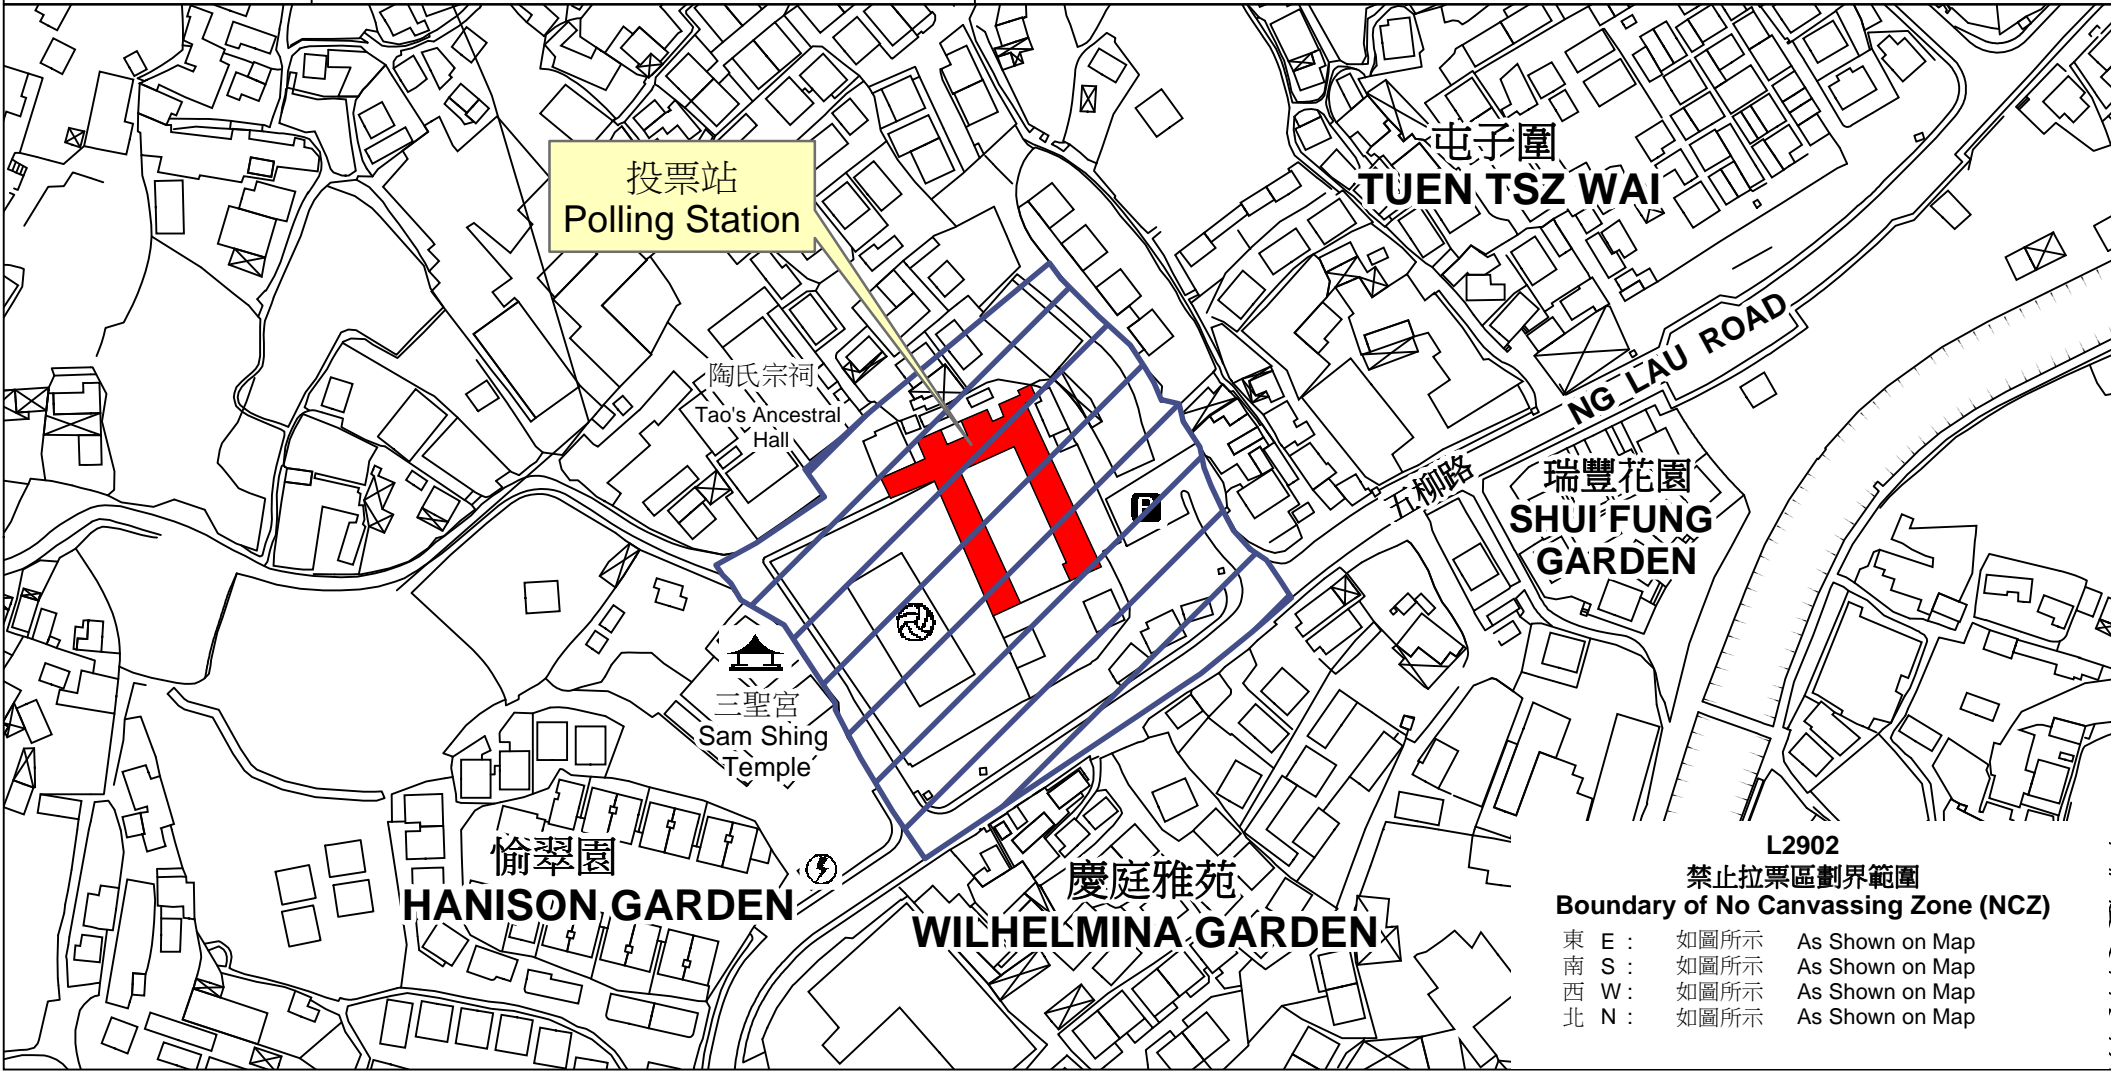

投票站位置圖和禁止拉票區 Polling Station - Location Plan & No Canvassing Zone

投票站編號 Polling Station Code  <b>L2902</b>	2016年立法會換屆選舉地方選區編號及名稱 Code & Name of Geographical Constituency for 2016 Legislative Council General Election  <b>LC4                      新界西                      NEW TERRITORIES WEST</b>	名稱及地址 Name & Address  屯門學校 新界屯門五柳路254號 Tuen Mun School 254 Ng Lau Road, Tuen Mun, New Territories
---	---	---

**L2902**  
 禁止拉票區劃界範圍  
 Boundary of No Canvassing Zone (NCZ)

東 E :	如圖所示	As Shown on Map
南 S :	如圖所示	As Shown on Map
西 W :	如圖所示	As Shown on Map
北 N :	如圖所示	As Shown on Map

 禁止拉票區  
 No Canvassing Zone