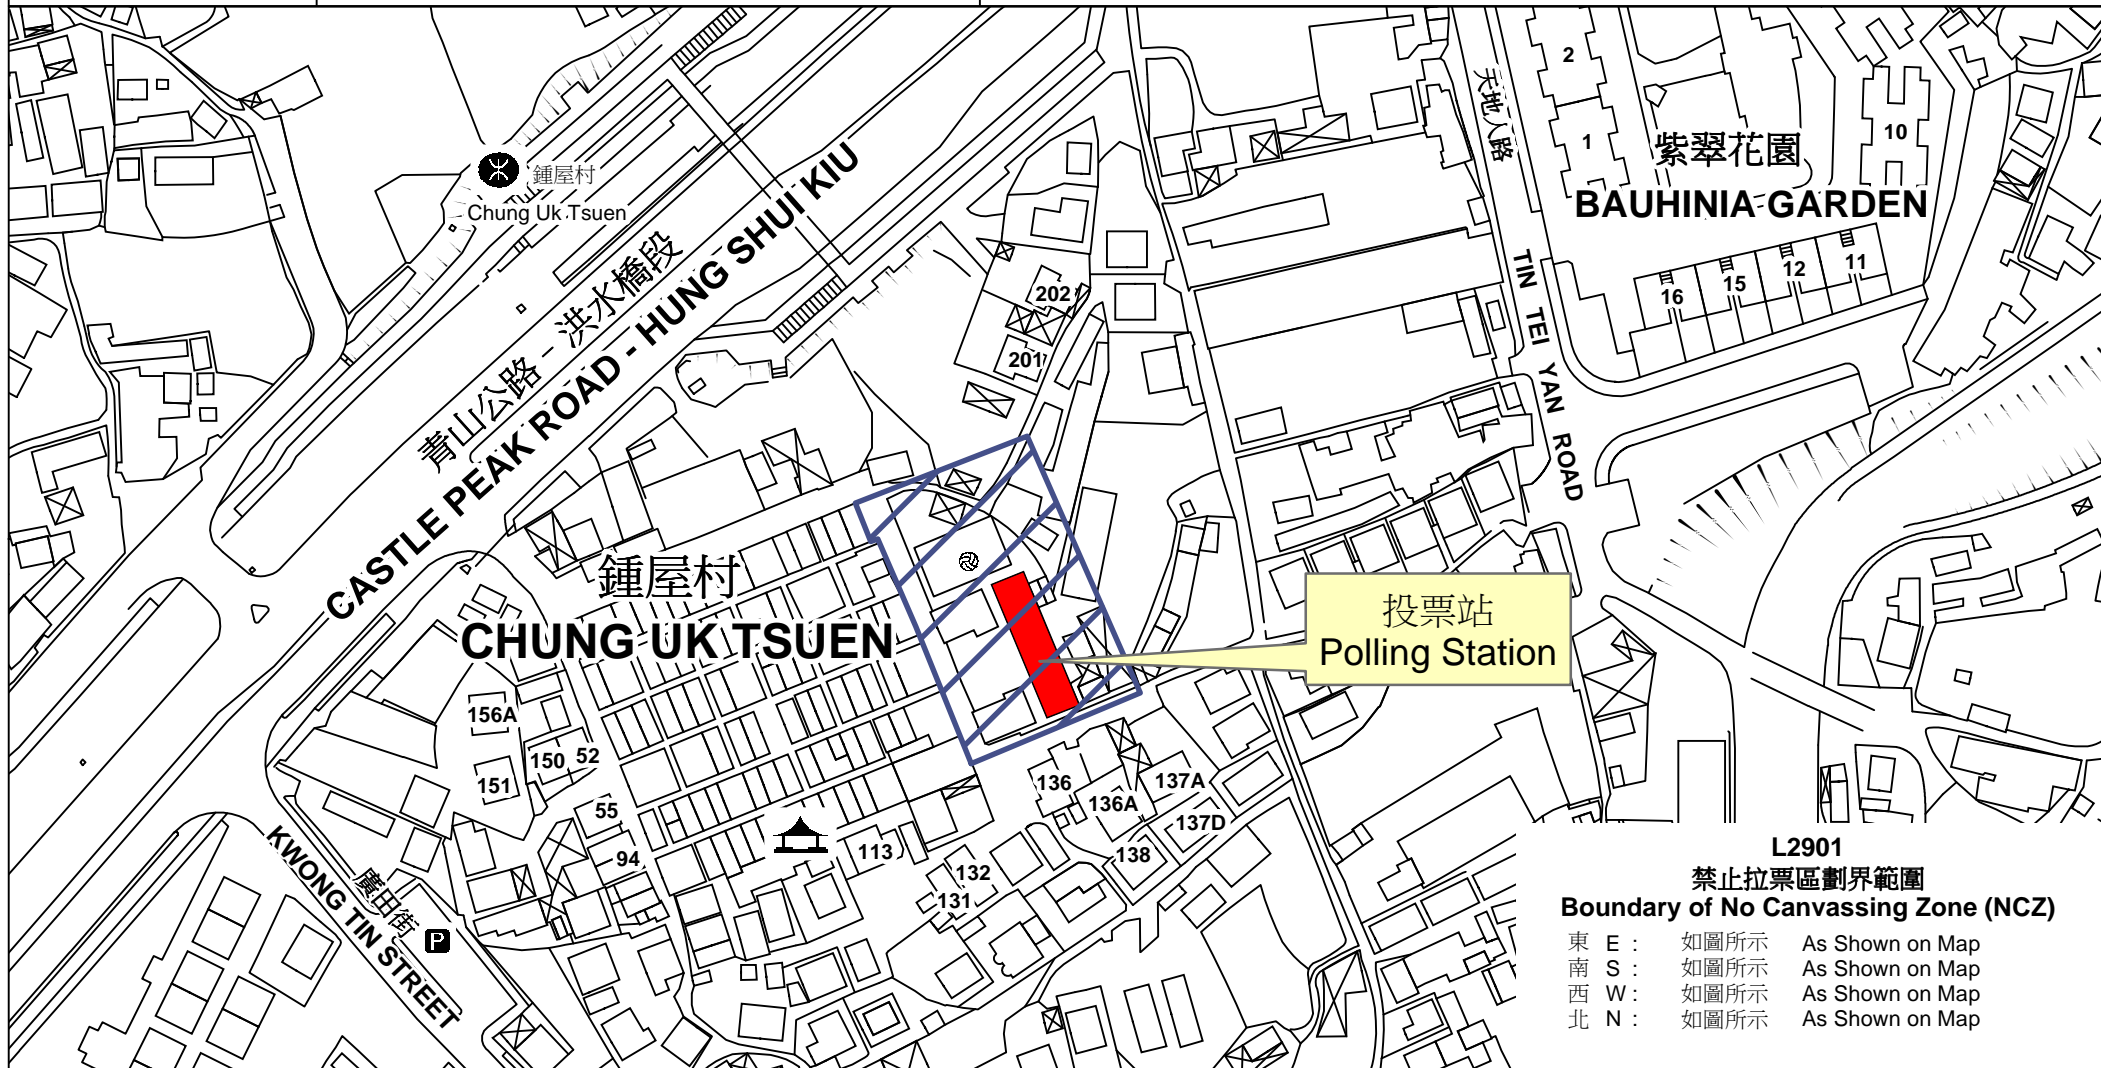

# 投票站位置圖和禁止拉票區 Polling Station - Location Plan & No Canvassing Zone

投票站編號 Polling Station Code  <b>L2901</b>	2016年立法會換屆選舉地方選區編號及名稱 Code & Name of Geographical Constituency for 2016 Legislative Council General Election  <b>LC4                      新界西                      NEW TERRITORIES WEST</b>	名稱及地址 Name & Address  僑所公立學校 新界屯門鍾屋村1A號 <b>Kiu Saw Public School                      1A Chung Uk Tsuen, Tuen Mun, New Territories</b>
---	---	---

**L2901**  
**禁止拉票區劃界範圍**  
**Boundary of No Canvassing Zone (NCZ)**

東 E :	如圖所示	As Shown on Map
南 S :	如圖所示	As Shown on Map
西 W :	如圖所示	As Shown on Map
北 N :	如圖所示	As Shown on Map

 禁止拉票區  
 No Canvassing Zone