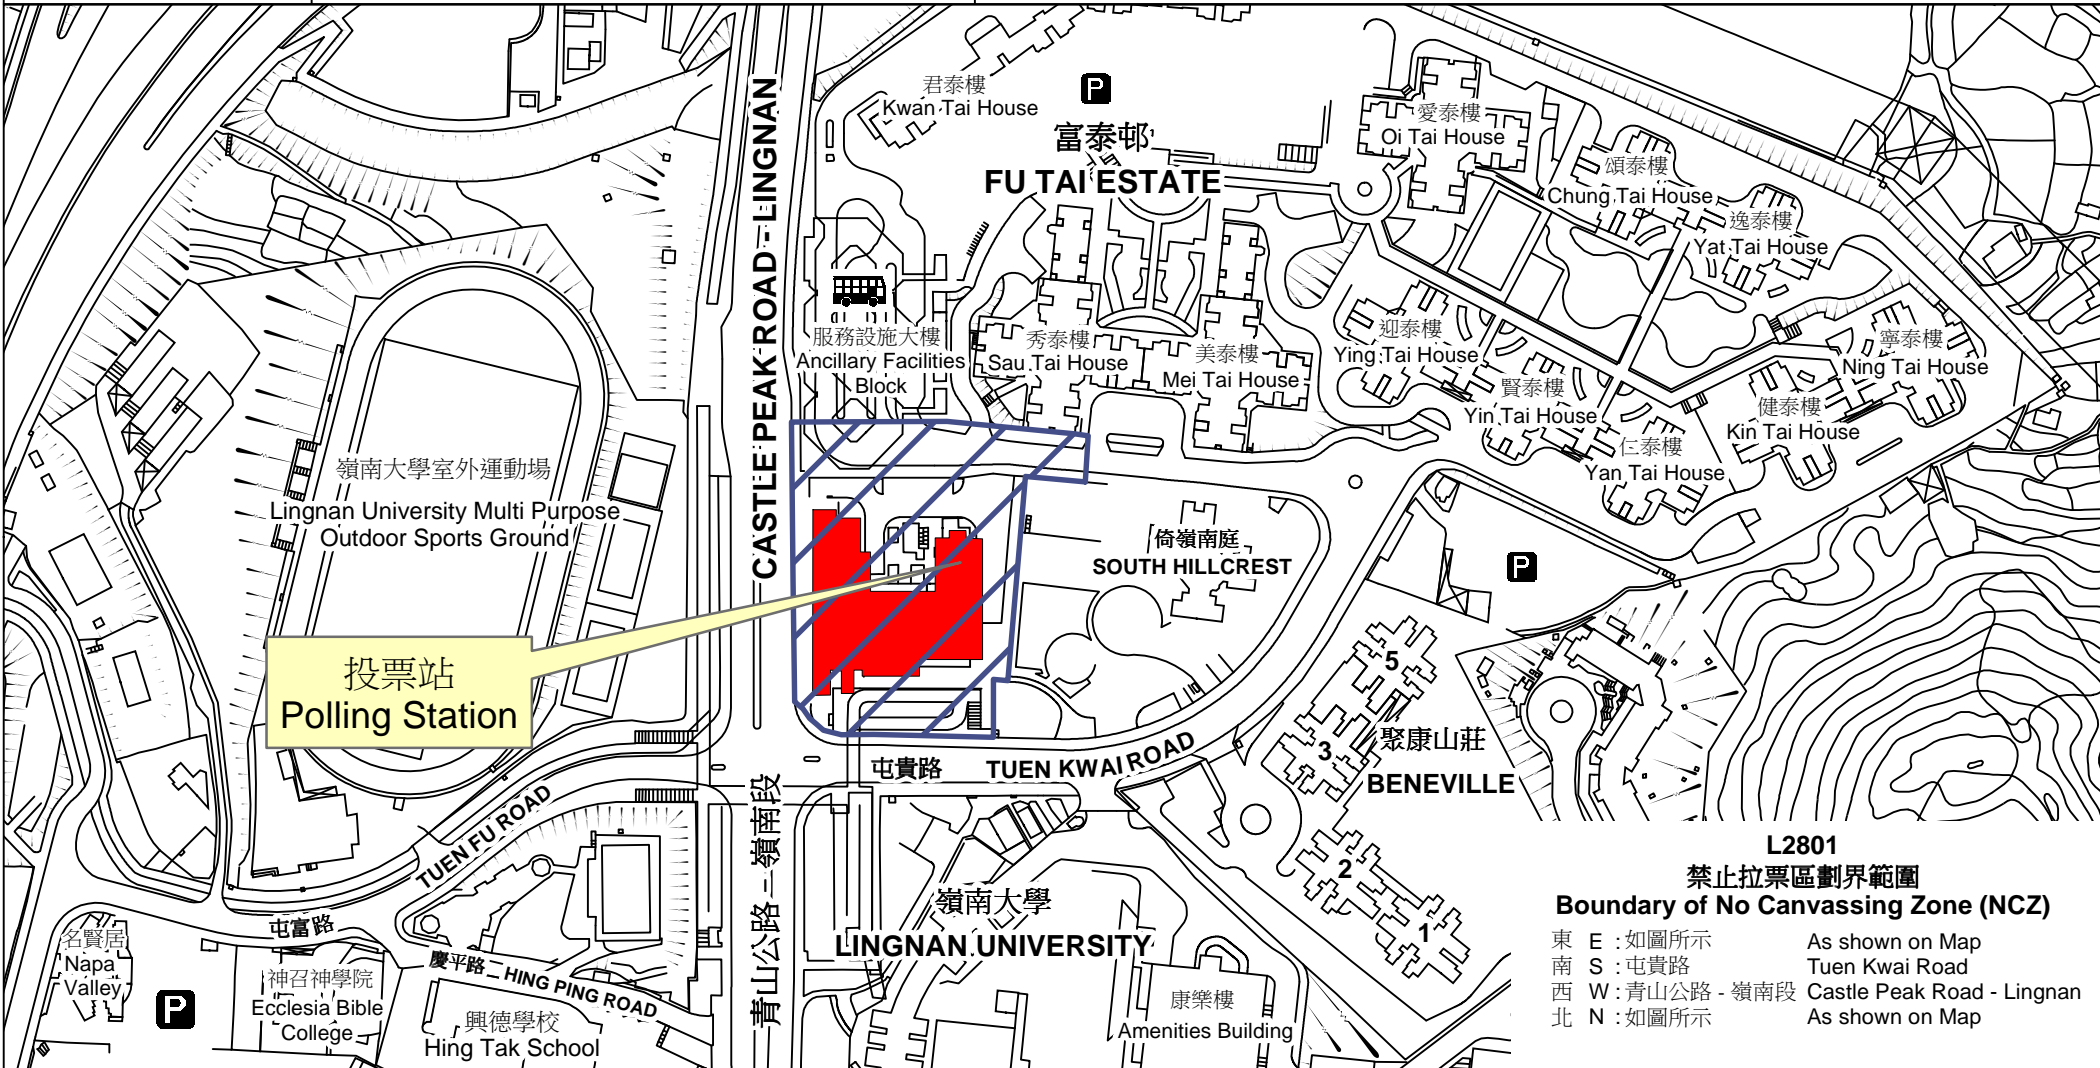

投票站位置圖和禁止拉票區 Polling Station - Location Plan & No Canvassing Zone

投票站編號 Polling Station Code	2016年立法會換屆選舉地方選區編號及名稱 Code & Name of Geographical Constituency for 2016 Legislative Council General Election	名稱及地址 Name & Address
L2801	LC4 新界西 NEW TERRITORIES WEST	嶺南大學郭少明伉儷樓 新界屯門嶺南大學郭少明伉儷樓地下9號室 Simon and Eleanor Kwok Building, Lingnan University SEKG09, Simon and Eleanor Kwok Building, Lingnan University, Tuen Mun, New Territories

L2801
禁止拉票區劃界範圍
Boundary of No Canvassing Zone (NCZ)

東 E : 如圖所示	As shown on Map
南 S : 屯貴路	Tuen Kwai Road
西 W : 青山公路 - 嶺南段	Castle Peak Road - Lingnan
北 N : 如圖所示	As shown on Map

 禁止拉票區
No Canvassing Zone