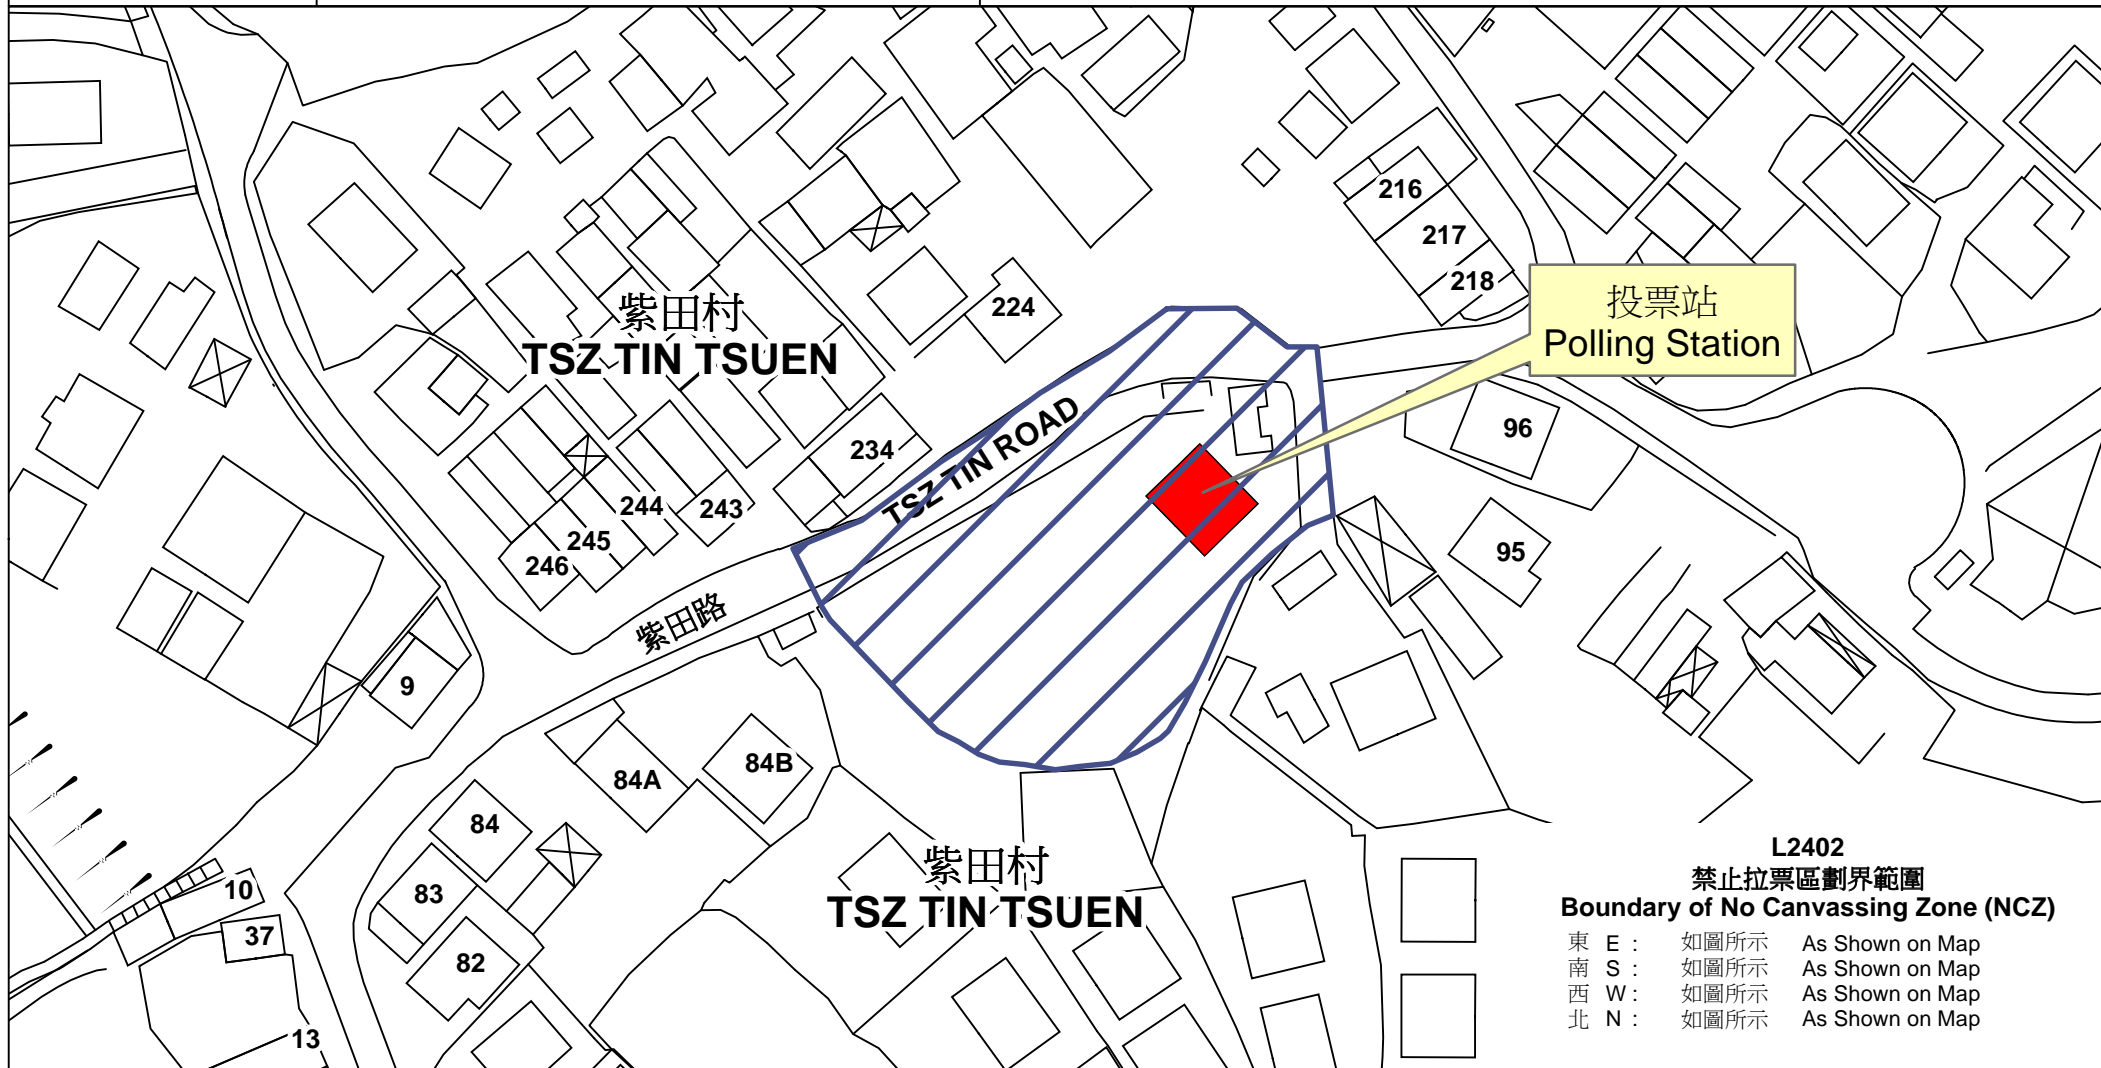

投票站位置圖和禁止拉票區 Polling Station - Location Plan & No Canvassing Zone

投票站編號 Polling Station Code L2402	2016年立法會換屆選舉地方選區編號及名稱 Code & Name of Geographical Constituency for 2016 Legislative Council General Election LC4 新界西 NEW TERRITORIES WEST	名稱及地址 Name & Address 屯門紫田村村公所 新界屯門紫田路紫田村93號 Tuen Mun Tsz Tin Tsuen Village Office 93 Tsz Tin Tsuen, Tsz Tin Road, Tuen Mun, New Territories
---	---	--

L2402
禁止拉票區劃界範圍
Boundary of No Canvassing Zone (NCZ)
 東 E : 如圖所示 As Shown on Map
 南 S : 如圖所示 As Shown on Map
 西 W : 如圖所示 As Shown on Map
 北 N : 如圖所示 As Shown on Map

 禁止拉票區
 No Canvassing Zone