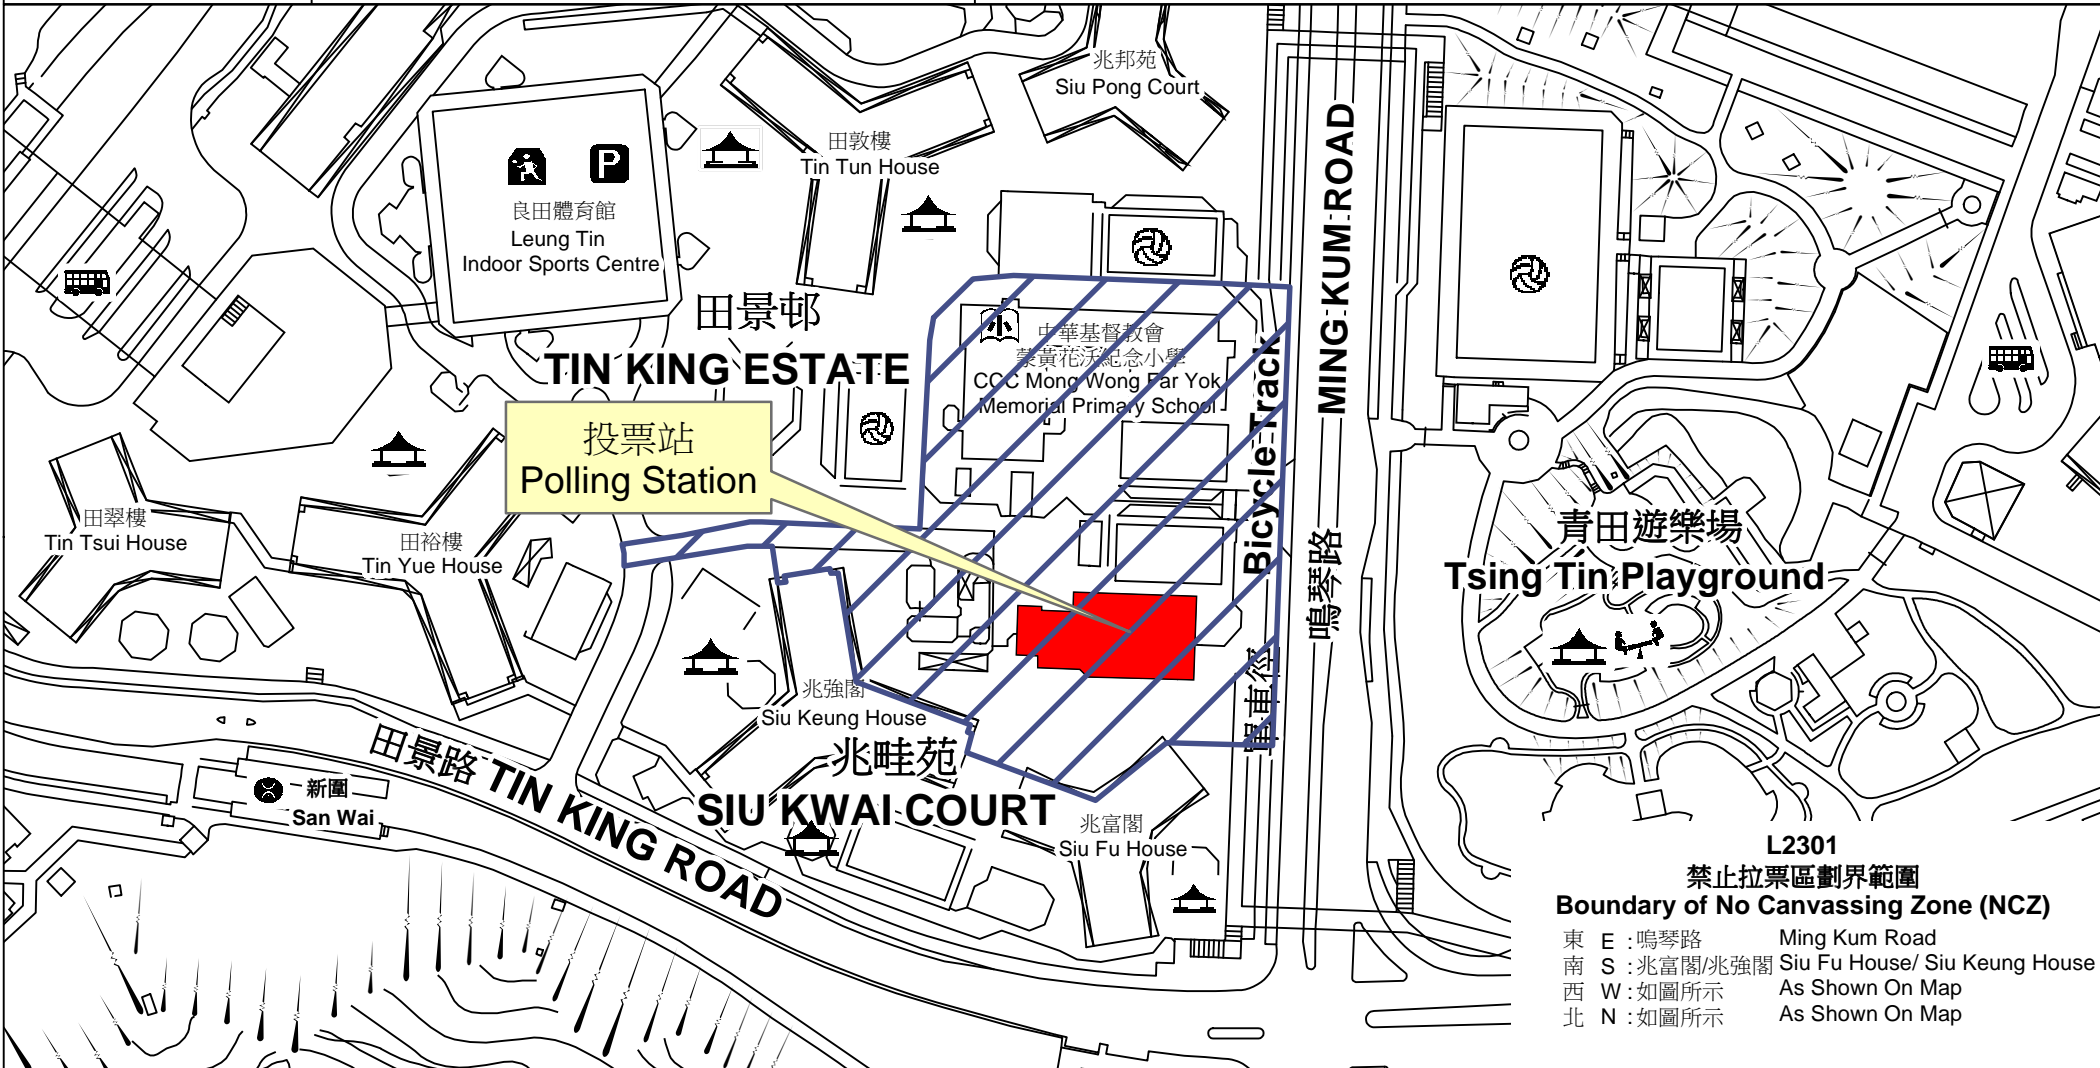

投票站位置圖和禁止拉票區 Polling Station - Location Plan & No Canvassing Zone

投票站編號 Polling Station Code L2301	2016年立法會換屆選舉地方選區編號及名稱 Code & Name of Geographical Constituency for 2016 Legislative Council General Election LC4 新界西 NEW TERRITORIES WEST	名稱及地址 Name & Address 柏立基教育學院校友會何壽基學校 新界屯門田景邨第一號校舍 SRBCEPSA Ho Sau Ki School Estate Primary School No. 1, Tin King Estate, Tuen Mun, New Territories
---	---	--

**L2301
禁止拉票區劃界範圍
Boundary of No Canvassing Zone (NCZ)**

東 E : 鳴琴路	Ming Kum Road
南 S : 兆富閣/兆強閣	Siu Fu House/ Siu Keung House
西 W : 如圖所示	As Shown On Map
北 N : 如圖所示	As Shown On Map

 禁止拉票區
No Canvassing Zone