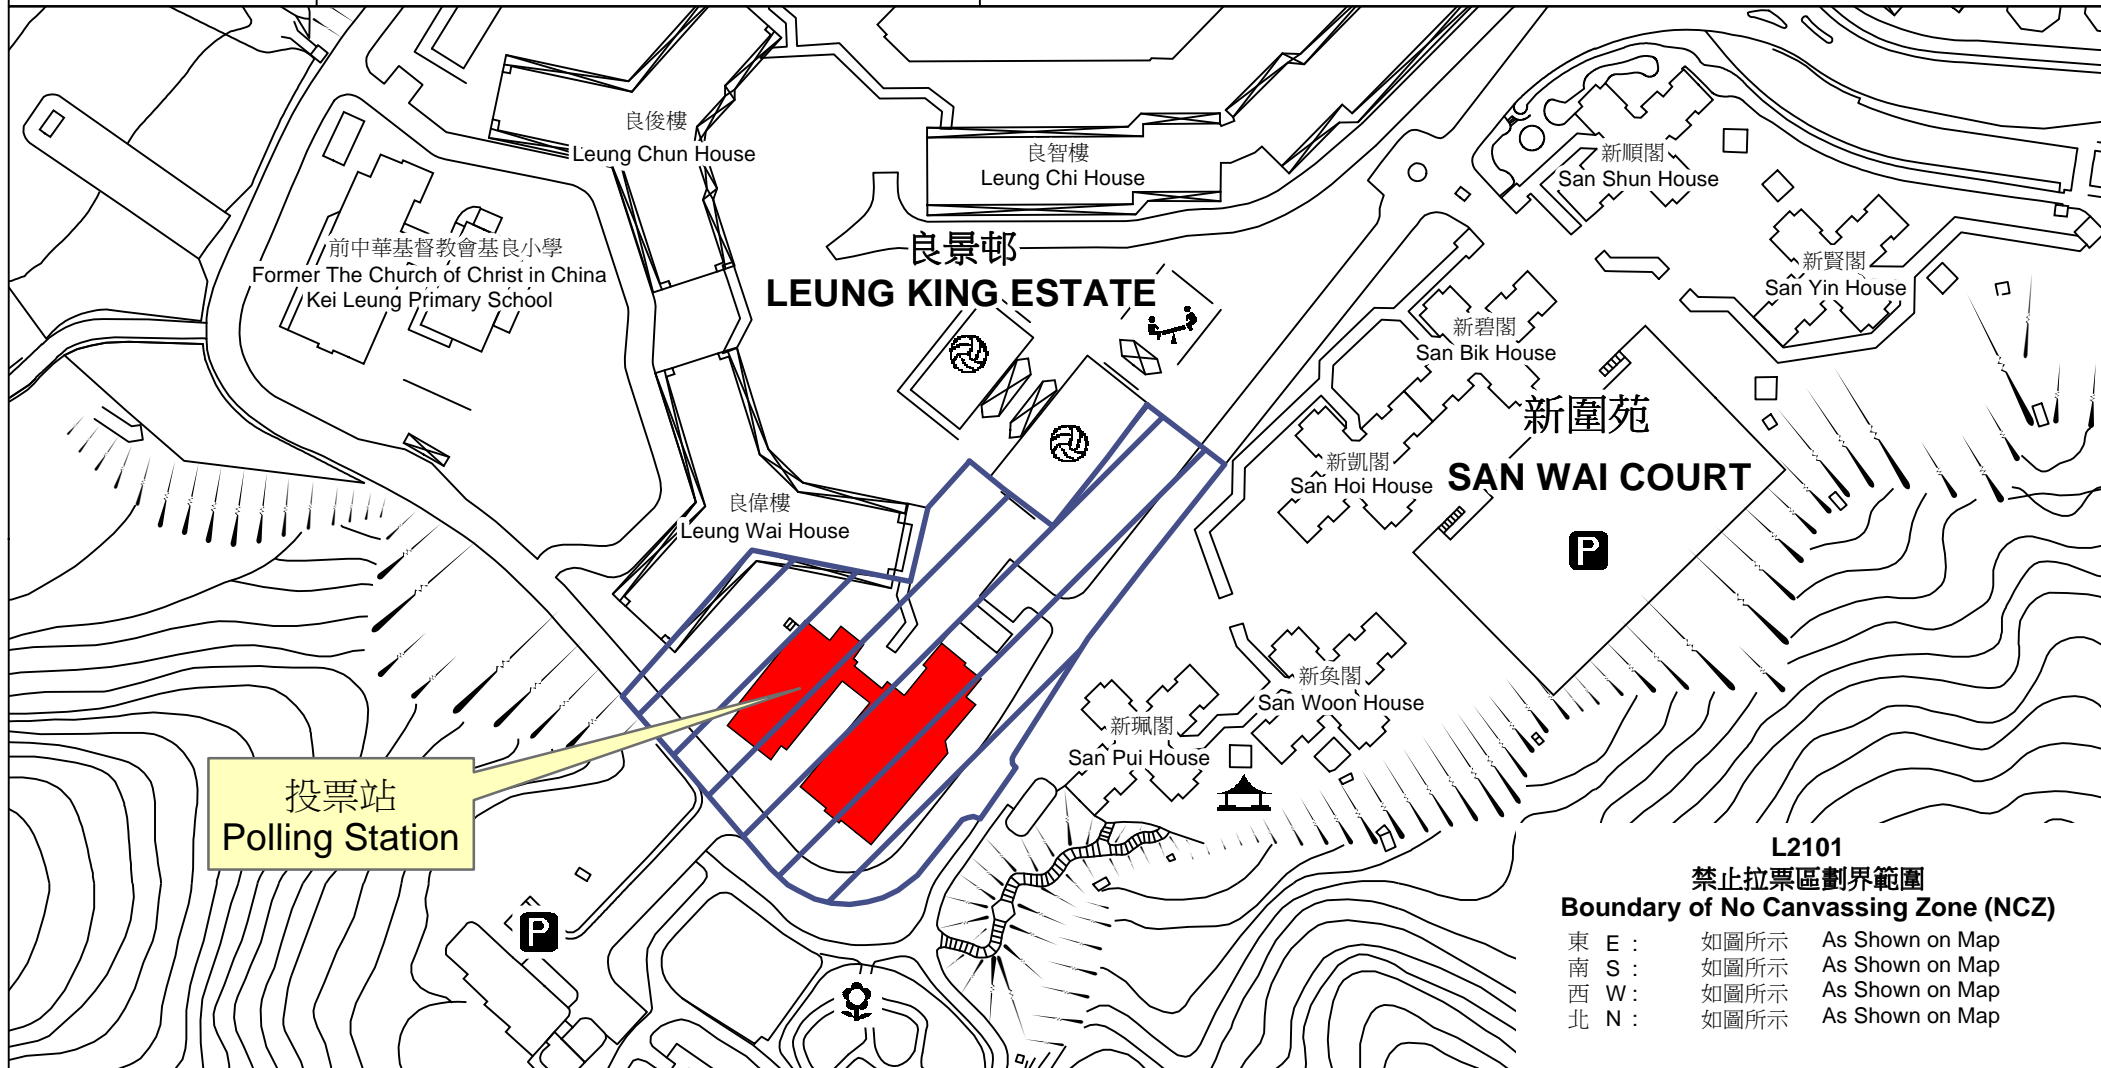

投票站位置圖和禁止拉票區 Polling Station - Location Plan & No Canvassing Zone

投票站編號 Polling Station Code	2016年立法會換屆選舉地方選區編號及名稱 Code & Name of Geographical Constituency for 2016 Legislative Council General Election	名稱及地址 Name & Address
L2101	LC4 新界西 NEW TERRITORIES WEST	香港紅卍字會屯門卍慈小學 新界屯門良景邨第一校舍 HKRSS Tuen Mun Primary School Estate Primary School No. 1, Leung King Estate, Tuen Mun, New Territories

L2101
禁止拉票區劃界範圍
Boundary of No Canvassing Zone (NCZ)

東 E :	如圖所示	As Shown on Map
南 S :	如圖所示	As Shown on Map
西 W :	如圖所示	As Shown on Map
北 N :	如圖所示	As Shown on Map

 禁止拉票區
No Canvassing Zone