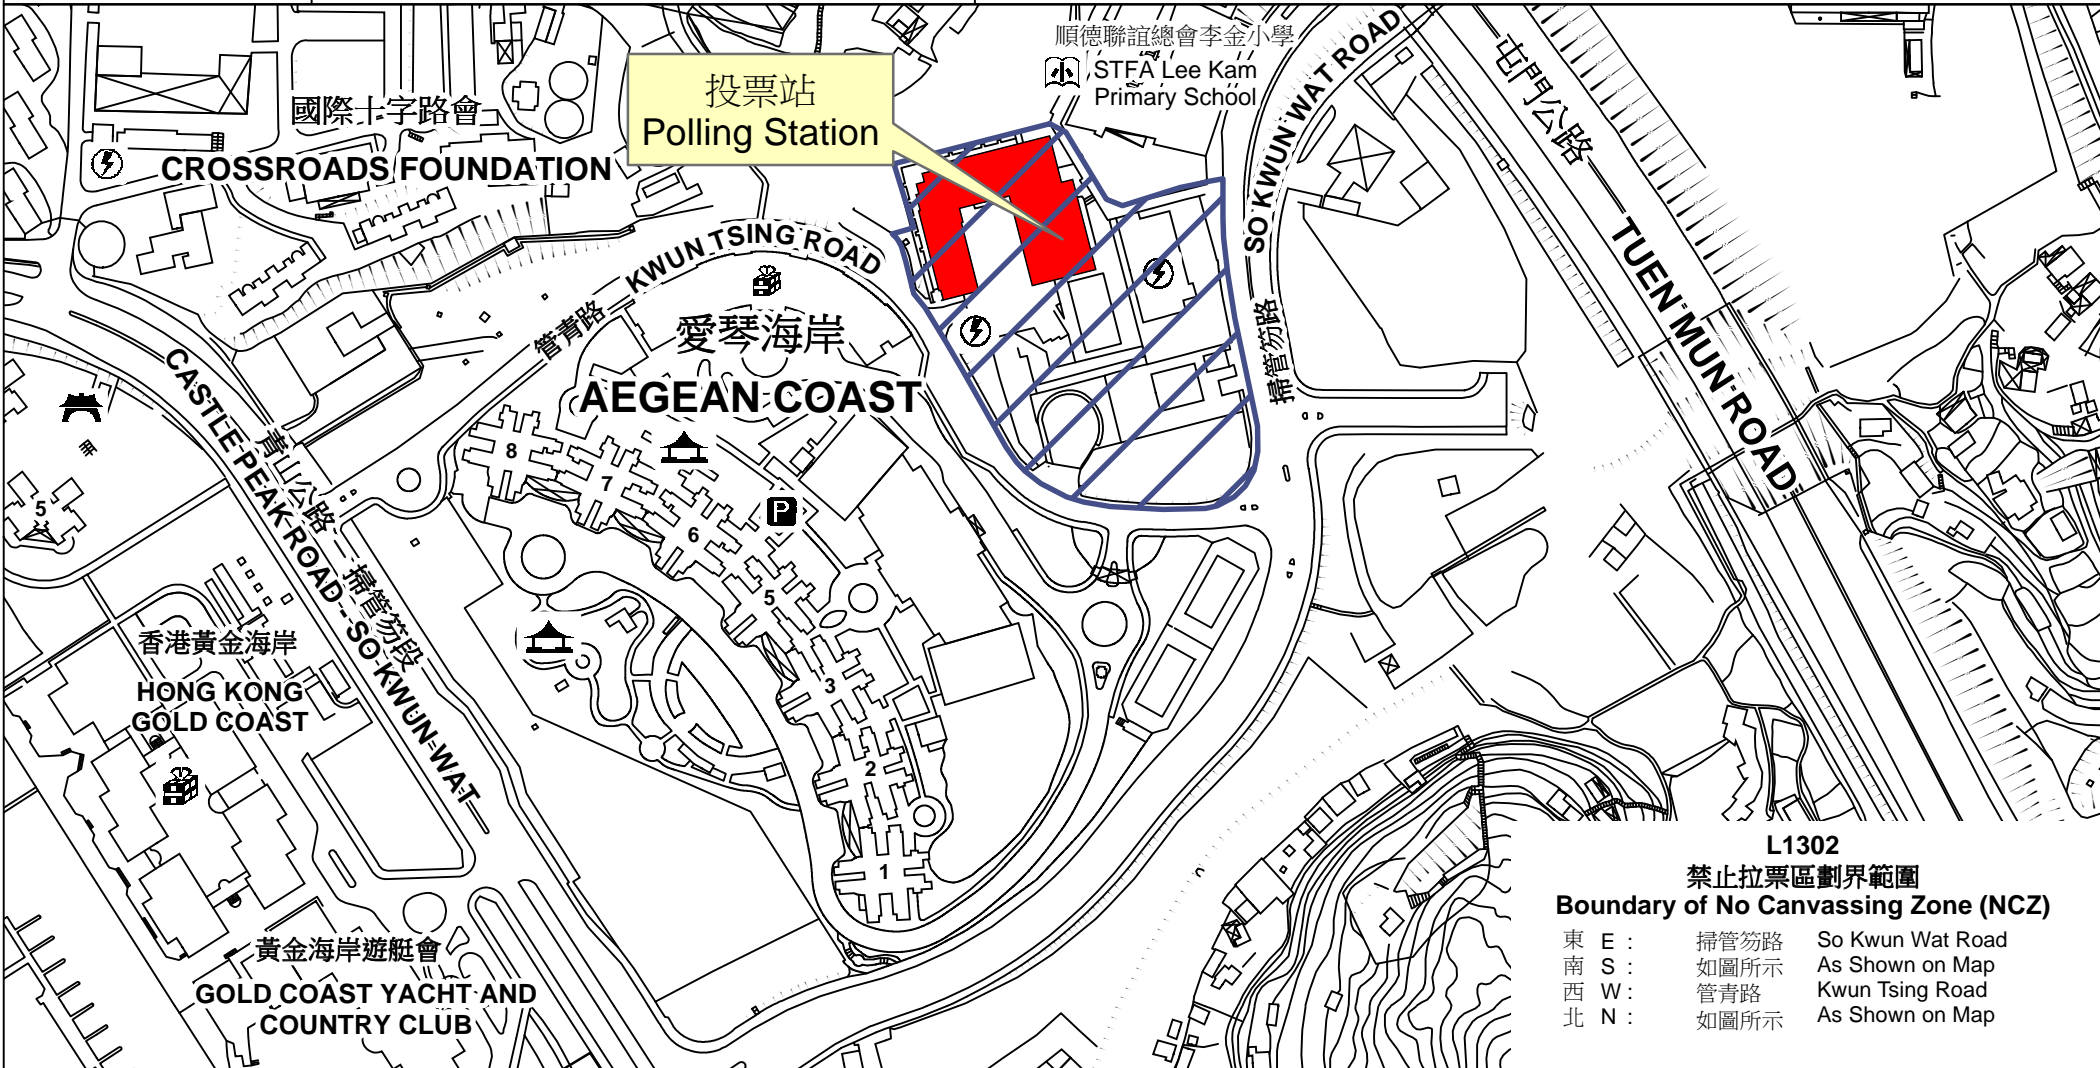

投票站位置圖和禁止拉票區 Polling Station - Location Plan & No Canvassing Zone

投票站編號 Polling Station Code L1302	2016年立法會換屆選舉地方選區編號及名稱 Code & Name of Geographical Constituency for 2016 Legislative Council General Election LC4 新界西 NEW TERRITORIES WEST	名稱及地址 Name & Address 保良局西區婦女福利會馮李佩瑤小學 新界屯門掃管笏管青路11號 PLK Women's Welfare Club Western District Fung Lee Pui Yiu Primary School 11 Kwun Tsing Road, So Kwun Wat, Tuen Mun, New Territories
---	---	---

L1302
禁止拉票區劃界範圍
Boundary of No Canvassing Zone (NCZ)
 東 E : 掃管笏路 So Kwun Wat Road
 南 S : 如圖所示 As Shown on Map
 西 W : 管青路 Kwun Tsing Road
 北 N : 如圖所示 As Shown on Map

 禁止拉票區
No Canvassing Zone