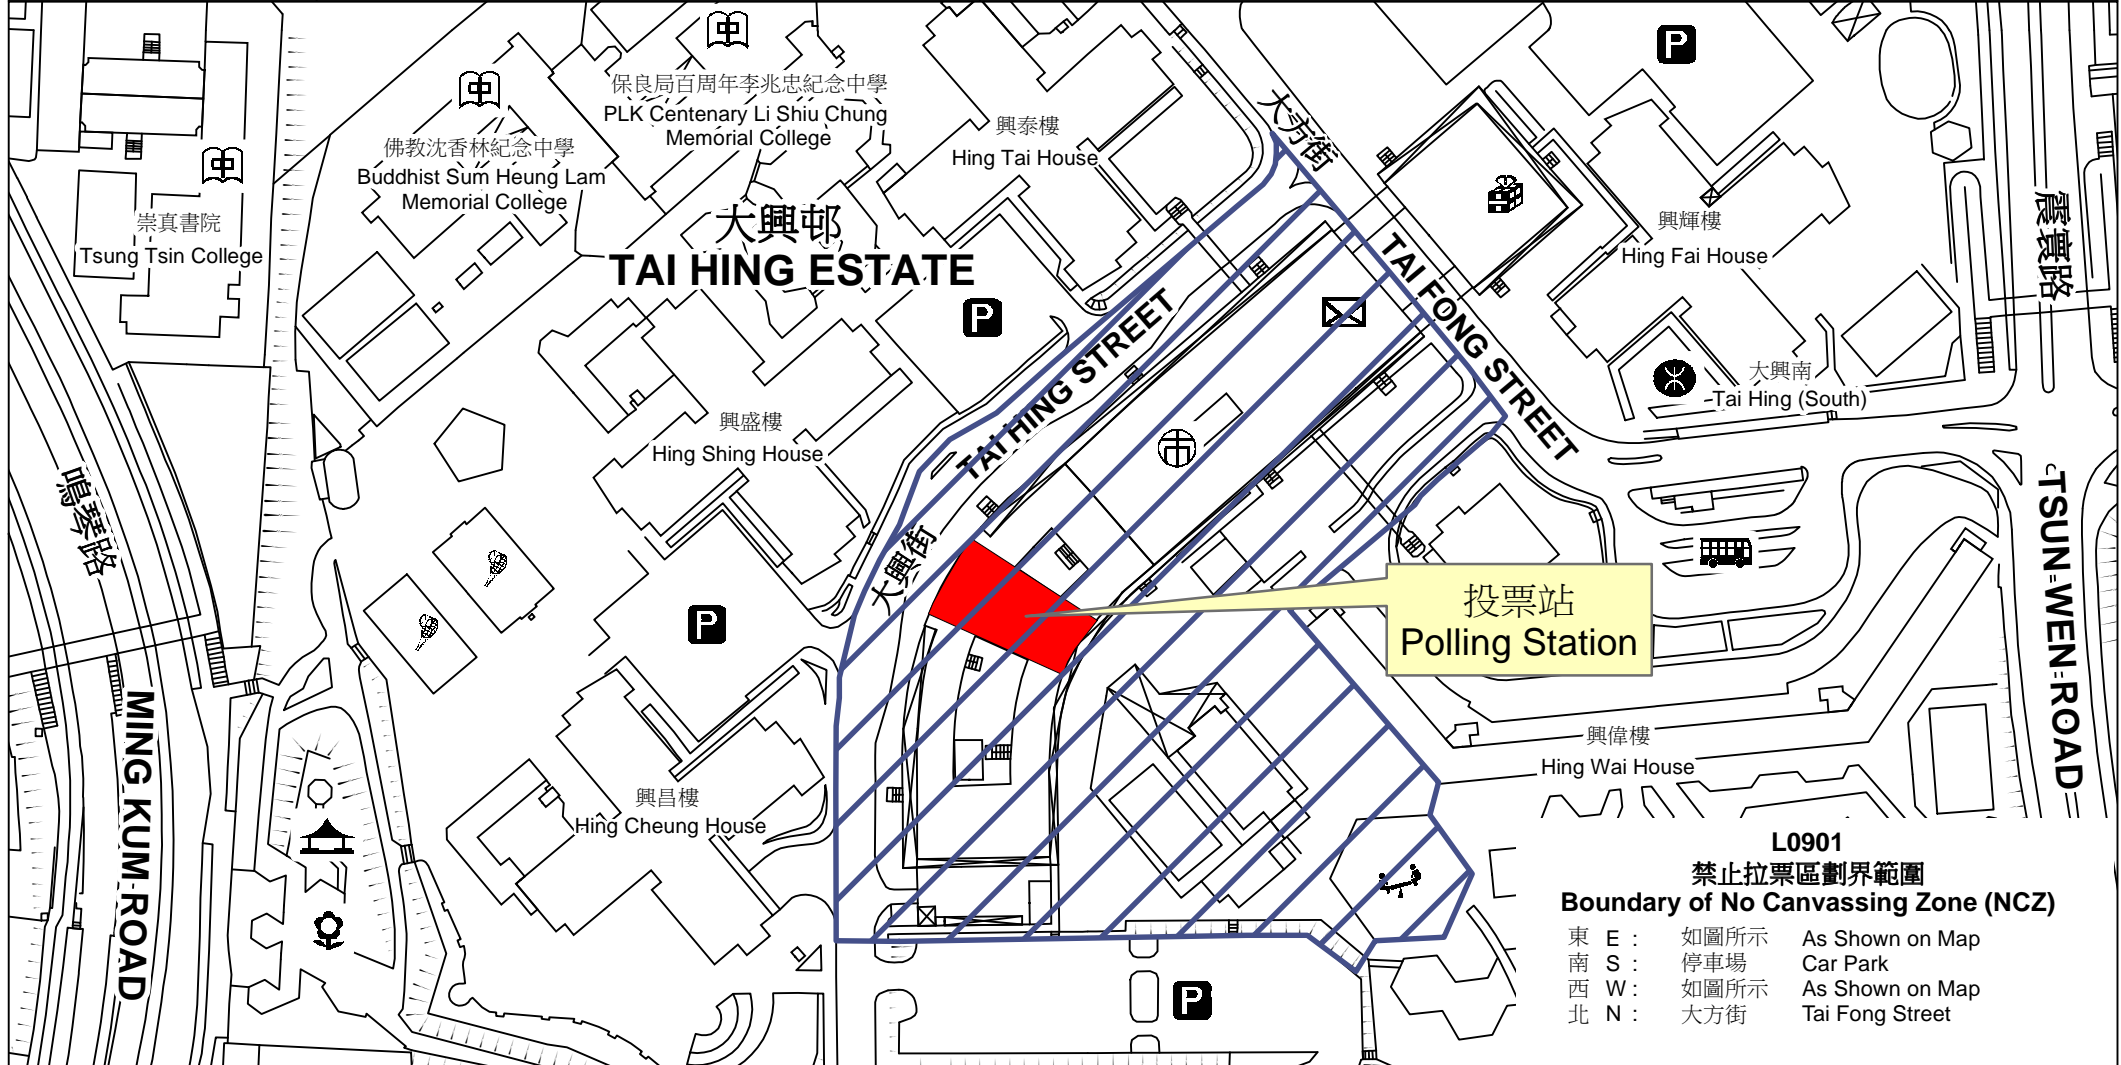

# 投票站位置圖和禁止拉票區 Polling Station - Location Plan & No Canvassing Zone

投票站編號 Polling Station Code  <b>L0901</b>	2016年立法會換屆選舉地方選區編號及名稱 Code & Name of Geographical Constituency for 2016 Legislative Council General Election  <b>LC4                      新界西                      NEW TERRITORIES WEST</b>	名稱及地址 Name & Address  大興社區會堂 新界屯門大興邨商場 <b>Tai Hing Community Hall                      Commercial Complex, Tai Hing Estate, Tuen Mun, New Territories</b>
---	---	--

 禁止拉票區  
 No Canvassing Zone