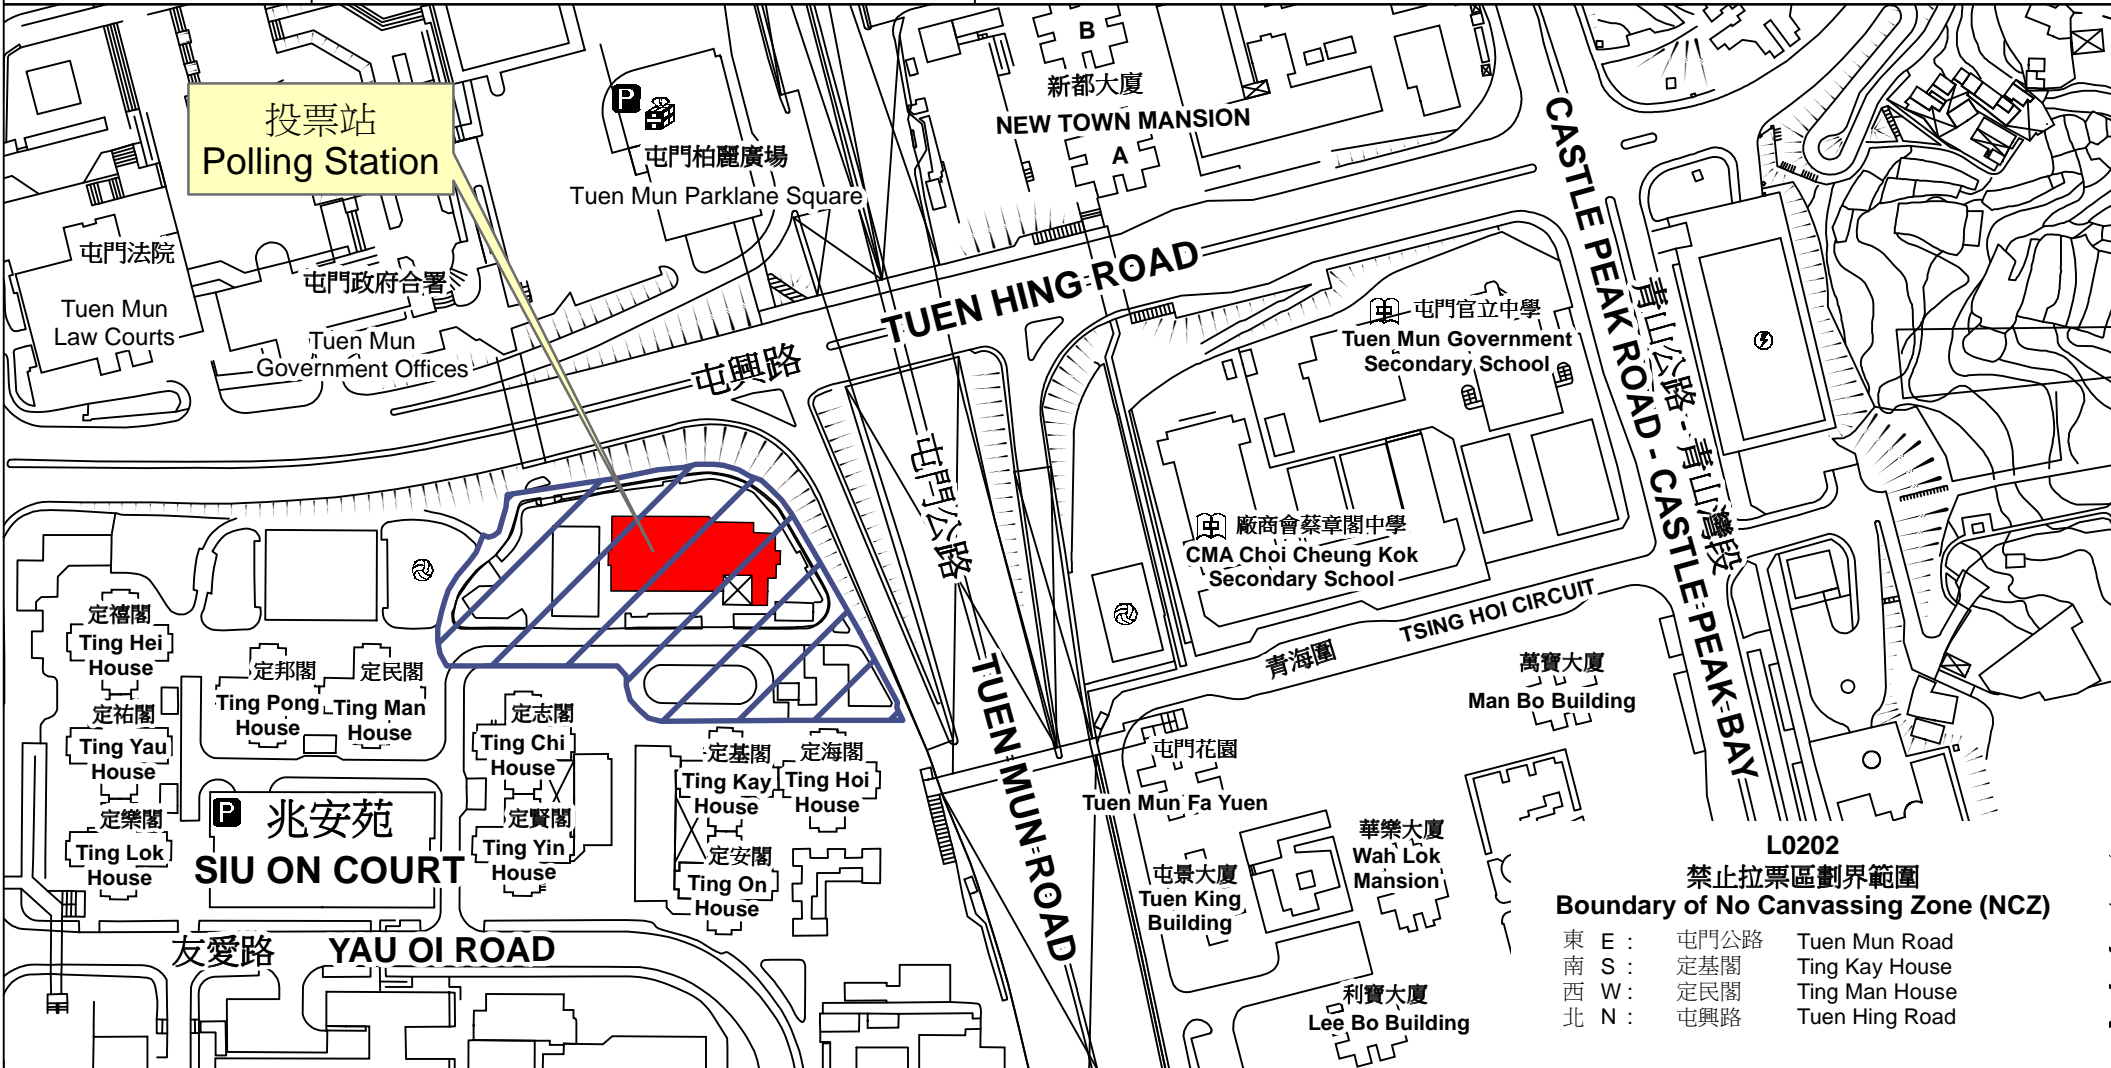

投票站位置圖和禁止拉票區 Polling Station - Location Plan & No Canvassing Zone

投票站編號 Polling Station Code	2016年立法會換屆選舉地方選區編號及名稱 Code & Name of Geographical Constituency for 2016 Legislative Council General Election	名稱及地址 Name & Address
L0202	LC4 新界西 NEW TERRITORIES WEST	仁愛堂劉皇發夫人小學 新界屯門安定邨第六座校舍 Yan Oi Tong Madam Lau Wong Fat Primary School Estate School No. 6, On Ting Estate, Tuen Mun, New Territories

 禁止拉票區
No Canvassing Zone