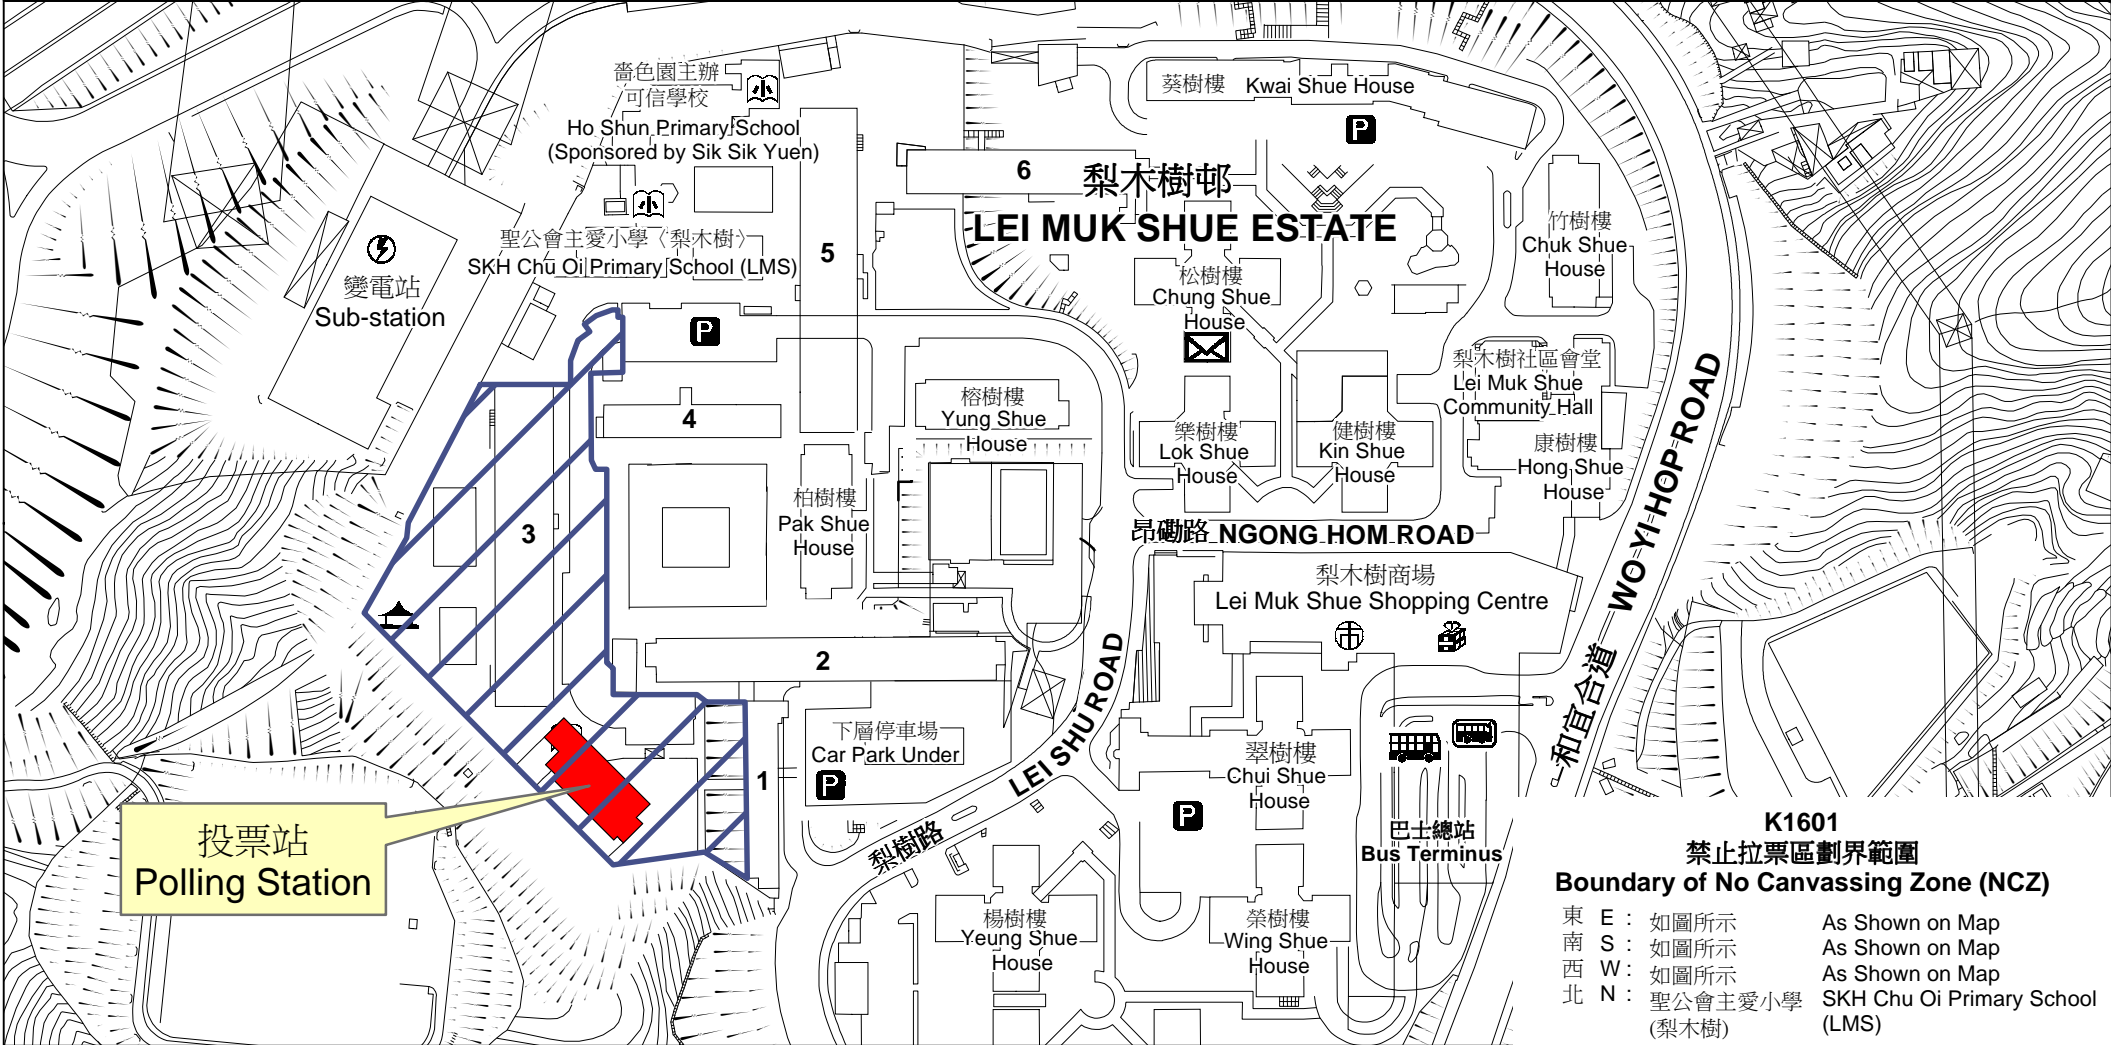

# 投票站位置圖和禁止拉票區 Polling Station - Location Plan & No Canvassing Zone

投票站編號 Polling Station Code  <b>K1601</b>	2016年立法會換屆選舉地方選區編號及名稱 Code & Name of Geographical Constituency for 2016 Legislative Council General Election  <b>LC4                      新界西                      NEW TERRITORIES WEST</b>	名稱及地址 Name & Address  梨木樹天主教小學 新界荃灣梨木樹邨第二校舍 <b>Lei Muk Shue Catholic Primary School                      Estate School No. 2, Lei Muk Shue Estate, Tsuen Wan, New Territories</b>
---	---	--

投票站  
Polling Station

**K1601**  
**禁止拉票區劃界範圍**  
**Boundary of No Canvassing Zone (NCZ)**

東 E :	如圖所示	As Shown on Map
南 S :	如圖所示	As Shown on Map
西 W :	如圖所示	As Shown on Map
北 N :	聖公會主愛小學 (梨木樹)	SKH Chu Oi Primary School (LMS)

 禁止拉票區  
No Canvassing Zone