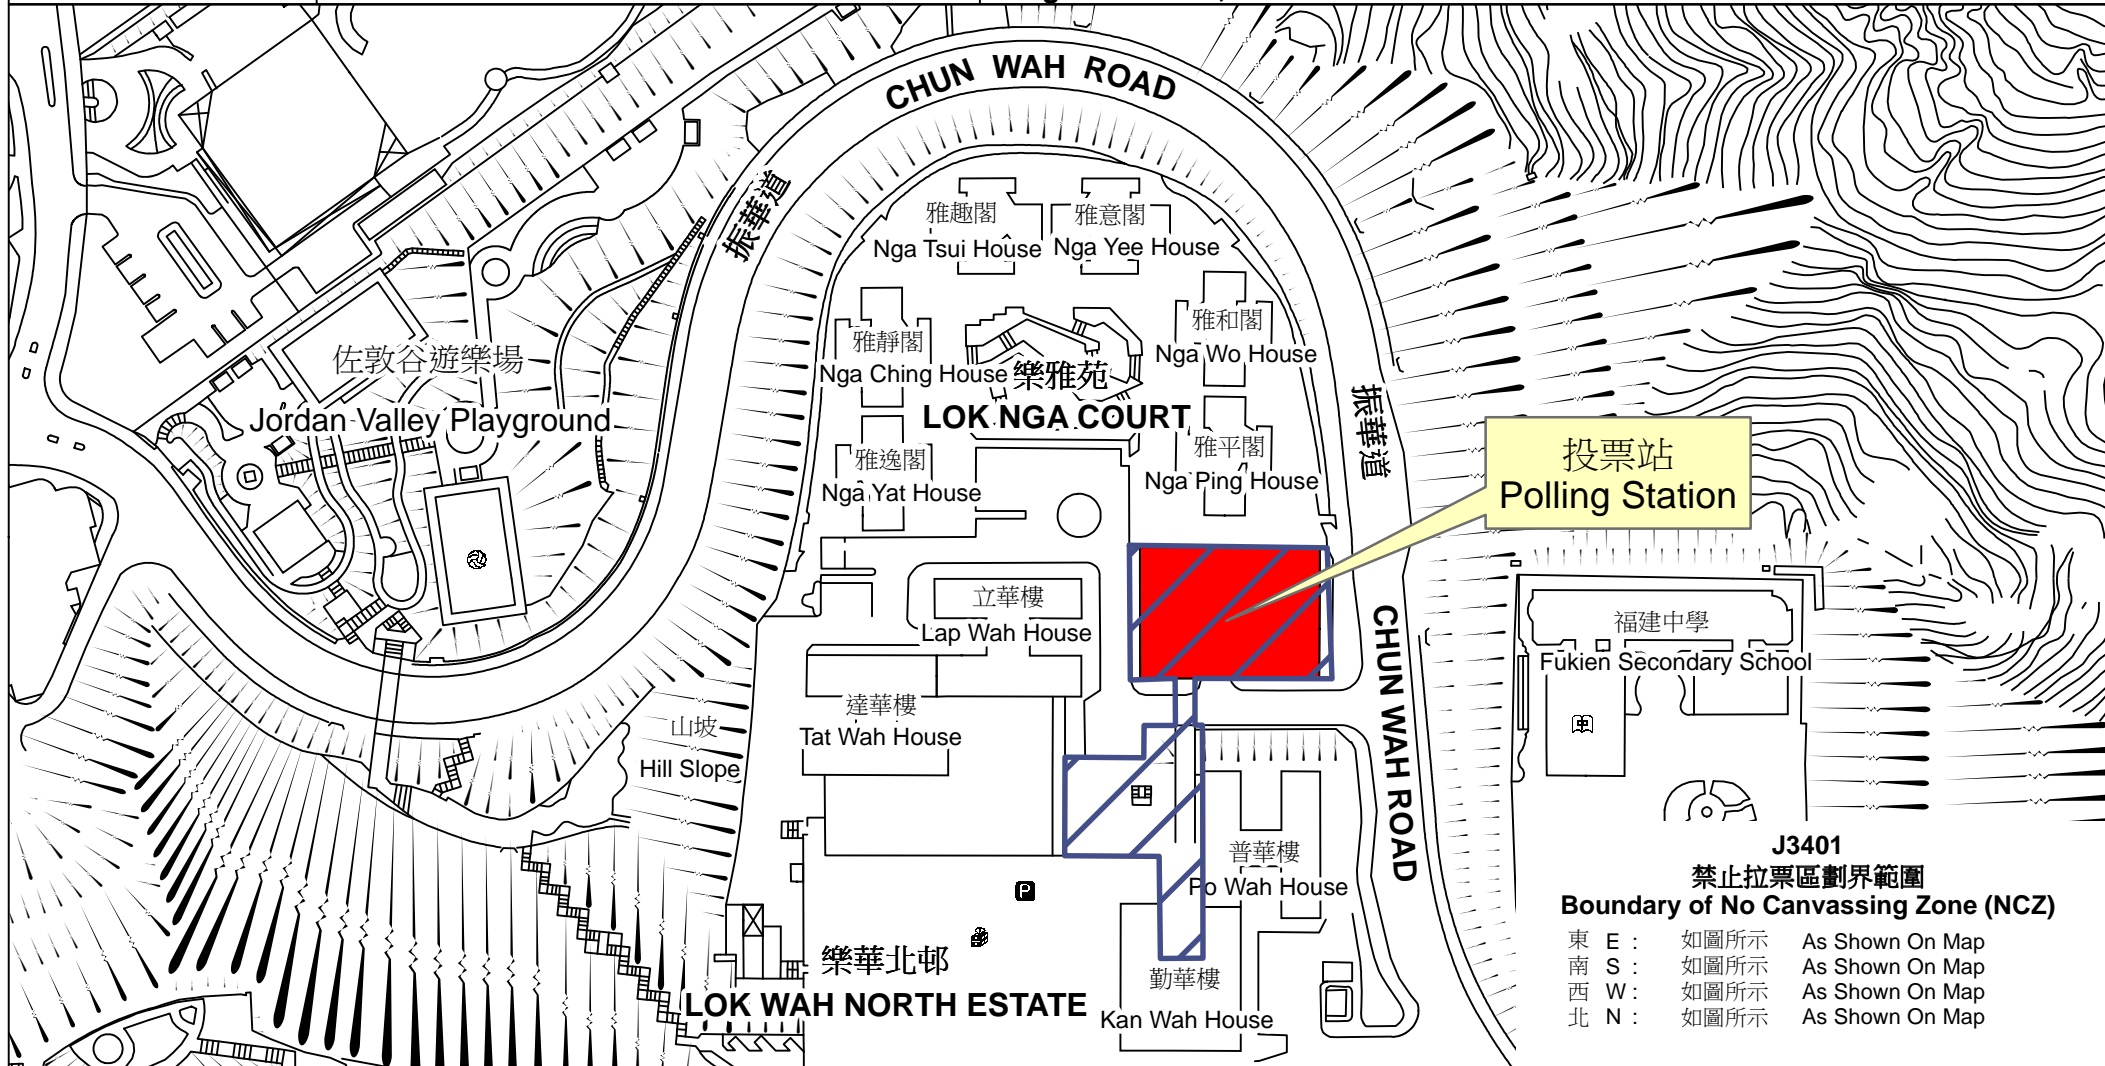

# 投票站位置圖和禁止拉票區 Polling Station - Location Plan & No Canvassing Zone

投票站編號 Polling Station Code	2016年立法會換屆選舉地方選區編號及名稱 Code & Name of Geographical Constituency for 2016 Legislative Council General Election	名稱及地址 Name & Address
<b>J3401</b>	<b>LC3 九龍東 KOWLOON EAST</b>	振華道體育館 九龍牛頭角振華道50號樂雅苑停車場頂樓 <b>Chun Wah Road Sports Centre</b> Top Floor, Lok Nga Court Carpark, 50 Chun Wah Road, Ngau Tau Kok, Kowloon

**J3401**  
**禁止拉票區劃界範圍**  
**Boundary of No Canvassing Zone (NCZ)**

東 E :	如圖所示	As Shown On Map
南 S :	如圖所示	As Shown On Map
西 W :	如圖所示	As Shown On Map
北 N :	如圖所示	As Shown On Map

 禁止拉票區  
No Canvassing Zone