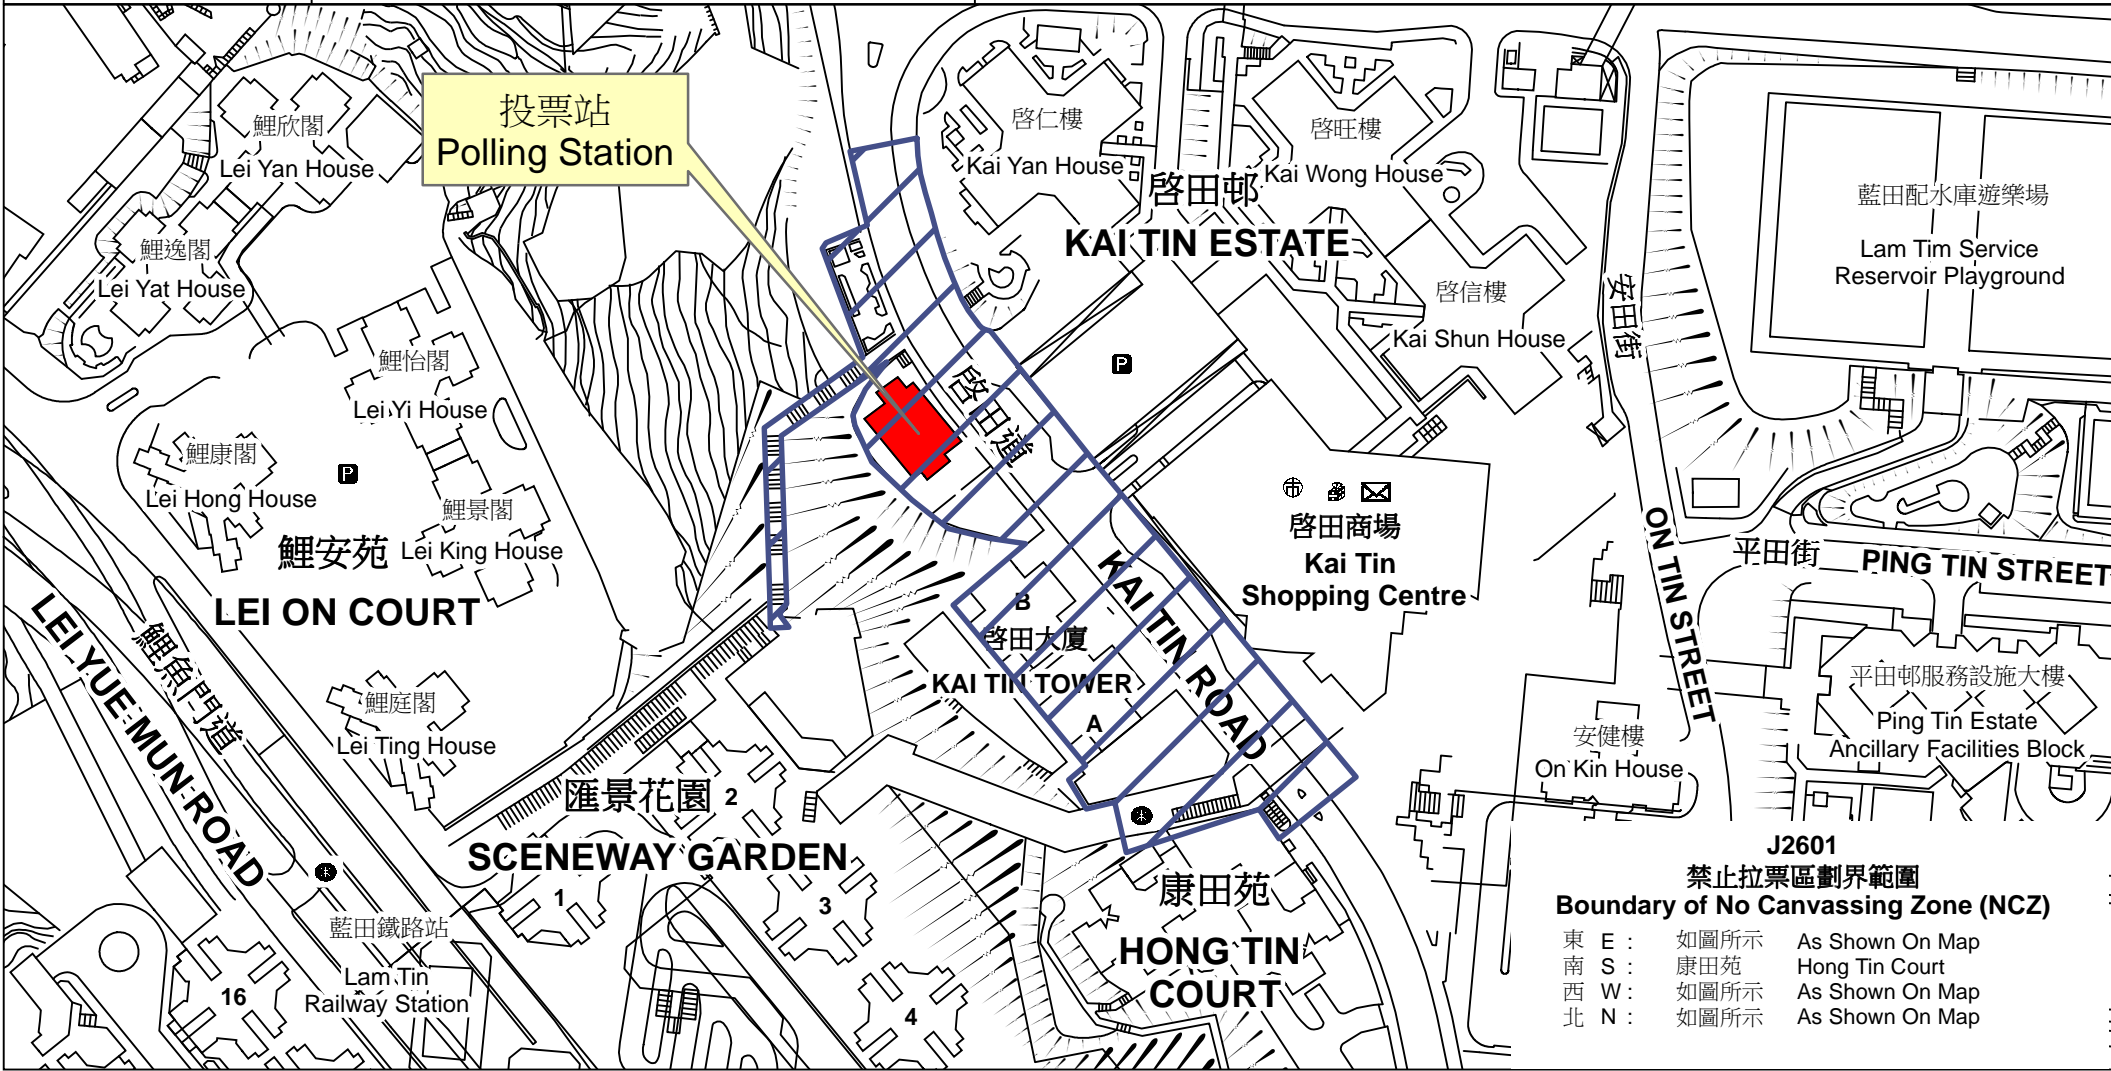

投票站位置圖和禁止拉票區 Polling Station - Location Plan & No Canvassing Zone

投票站編號 Polling Station Code J2601	2016年立法會換屆選舉地方選區編號及名稱 Code & Name of Geographical Constituency for 2016 Legislative Council General Election LC3 九龍東 KOWLOON EAST	名稱及地址 Name & Address 藍田(西區)社區中心 九龍藍田啓田道71號 Lam Tin (West) Estate Community Centre 71 Kai Tin Road, Lam Tin, Kowloon
---	---	---

**J2601
 禁止拉票區劃界範圍
 Boundary of No Canvassing Zone (NCZ)**

東 E :	如圖所示	As Shown On Map
南 S :	康田苑	Hong Tin Court
西 W :	如圖所示	As Shown On Map
北 N :	如圖所示	As Shown On Map

 禁止拉票區
 No Canvassing Zone