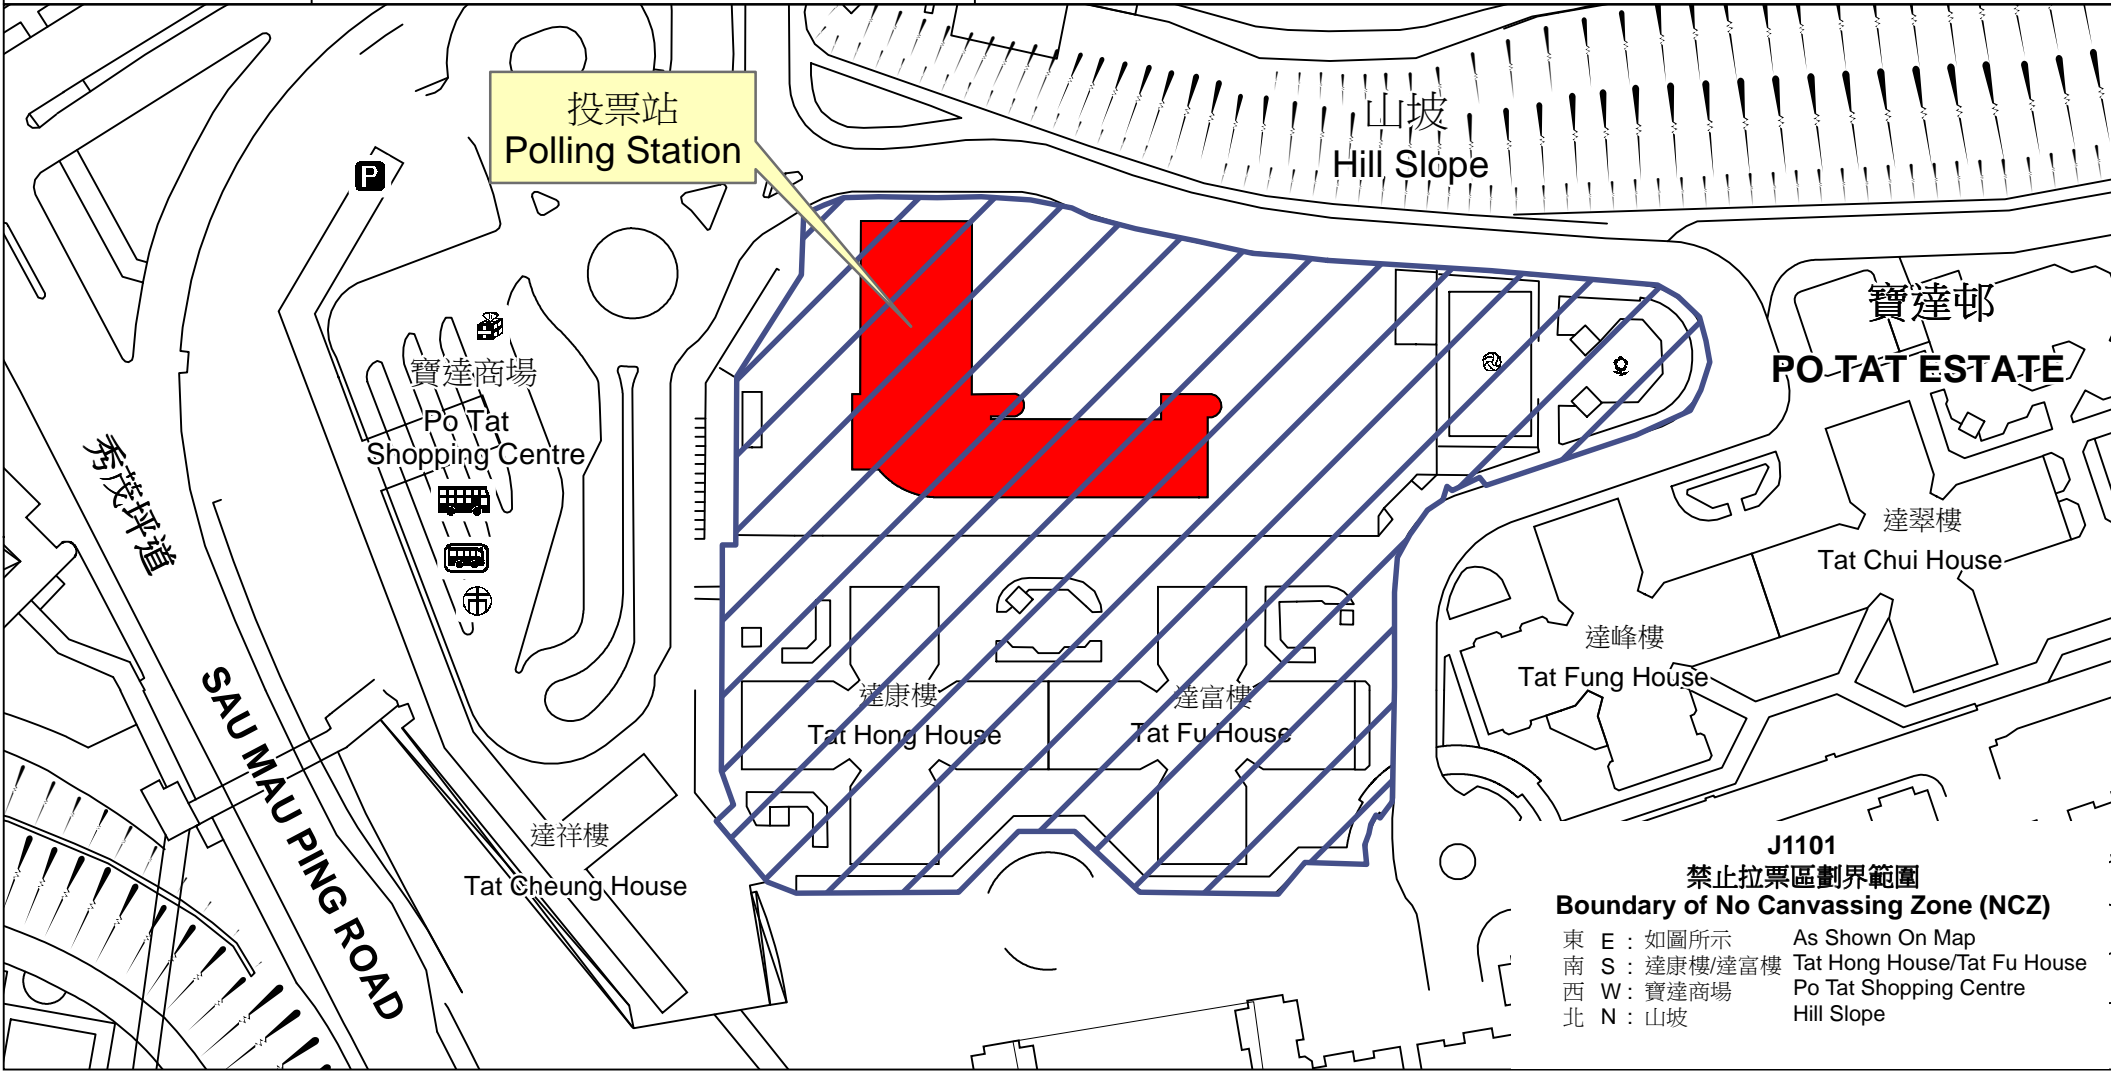

投票站位置圖和禁止拉票區 Polling Station - Location Plan & No Canvassing Zone

<p>投票站編號 Polling Station Code</p> <p>J1101</p>	<p>2016年立法會換屆選舉地方選區編號及名稱 Code & Name of Geographical Constituency for 2016 Legislative Council General Election</p> <p>LC3 九龍東 KOWLOON EAST</p>	<p>名稱及地址 Name & Address</p> <p>秀茂坪天主教小學 九龍觀塘秀茂坪寶達邨 Sau Mau Ping Catholic Primary School Po Tat Estate, Sau Mau Ping, Kwun Tong, Kowloon</p>
---	--	--

 禁止拉票區
No Canvassing Zone