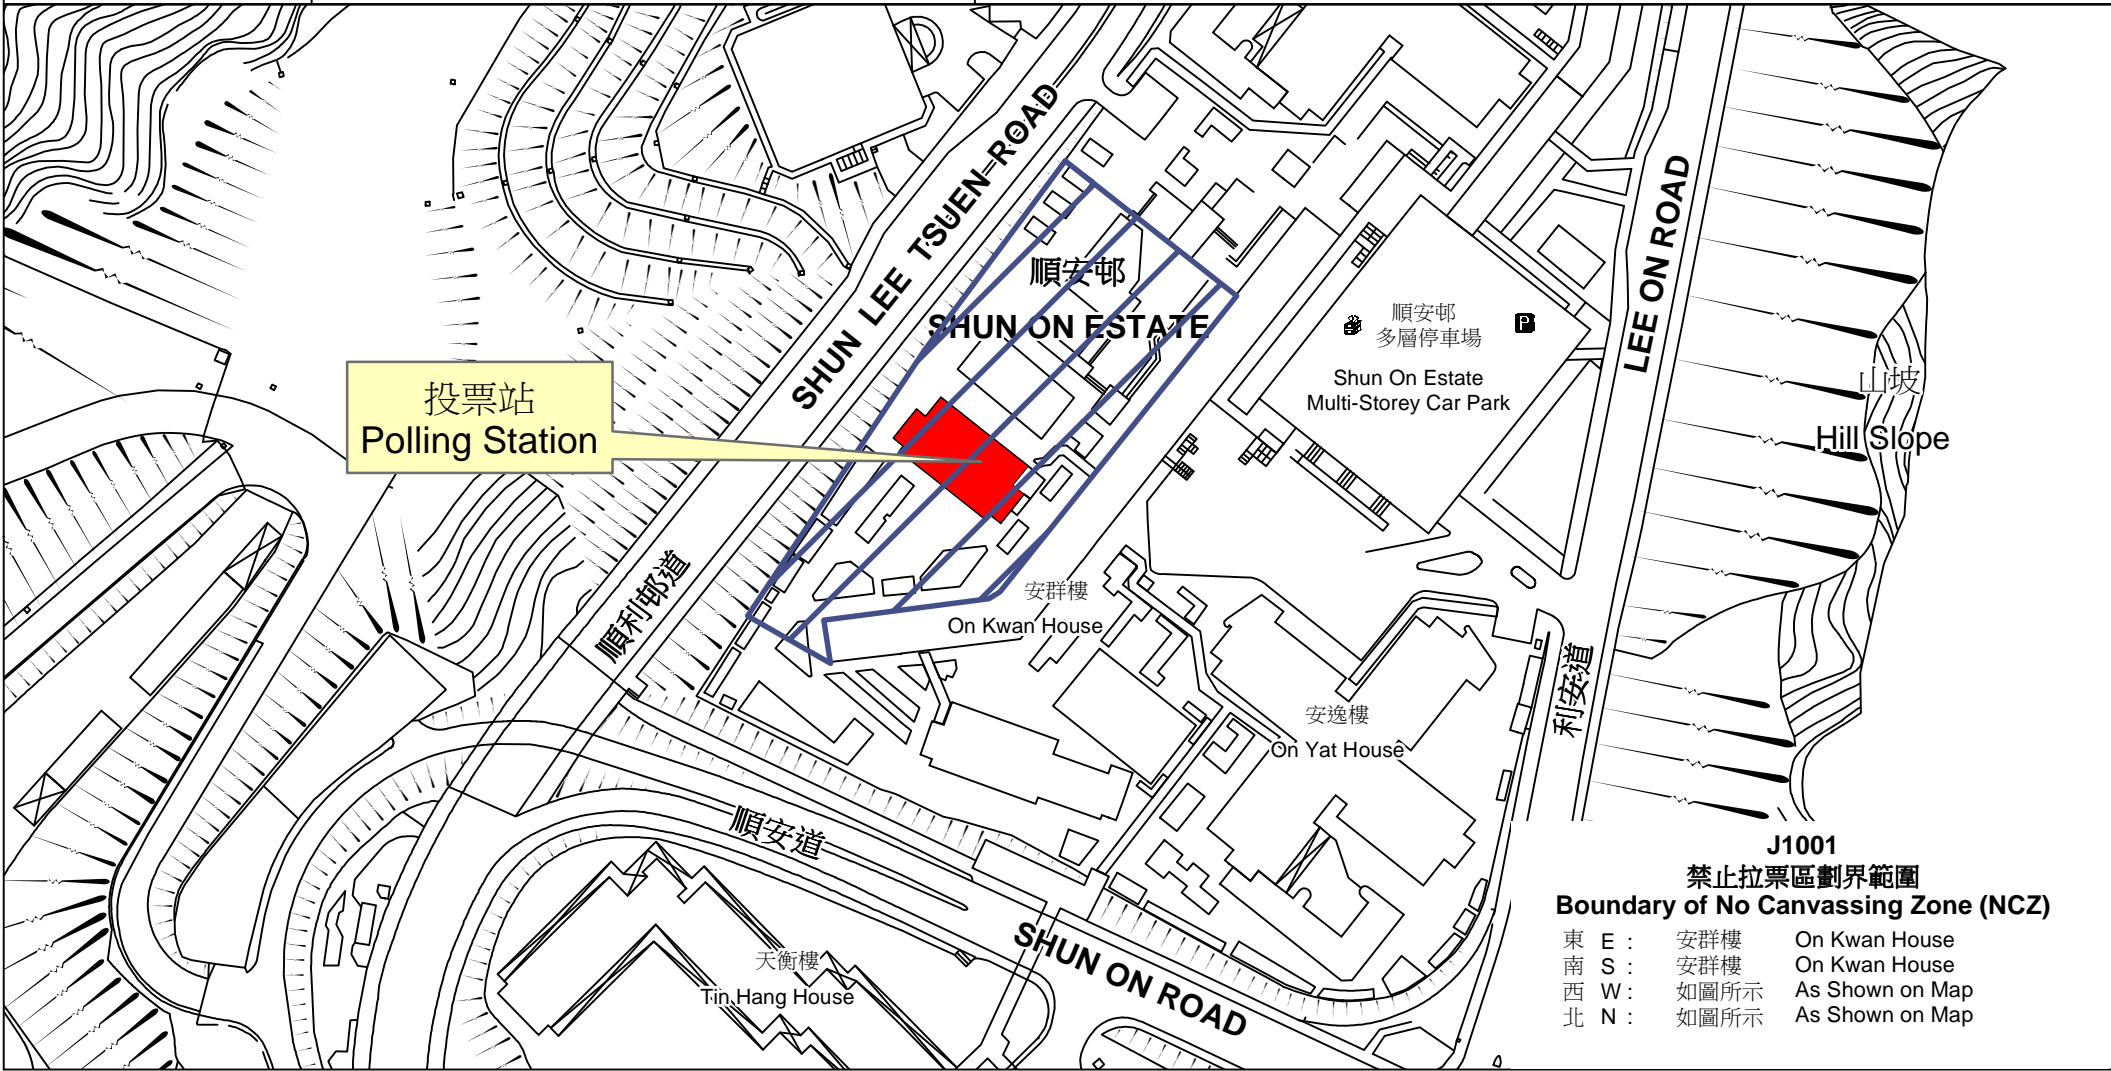

投票站位置圖和禁止拉票區 Polling Station - Location Plan & No Canvassing Zone

投票站編號 Polling Station Code J1001	2016年立法會換屆選舉地方選區編號及名稱 Code & Name of Geographical Constituency for 2016 Legislative Council General Election LC3 九龍東 KOWLOON EAST	名稱及地址 Name & Address 迦密梁省德學校 九龍觀塘順安邨第2號校舍 Carmel Leung Sing Tak School Estate School No.2, Shun On Estate, Kwun Tong, Kowloon
---	---	---

**J1001
 禁止拉票區劃界範圍
 Boundary of No Canvassing Zone (NCZ)**

東 E :	安群樓	On Kwan House
南 S :	安群樓	On Kwan House
西 W :	如圖所示	As Shown on Map
北 N :	如圖所示	As Shown on Map

 禁止拉票區
 No Canvassing Zone