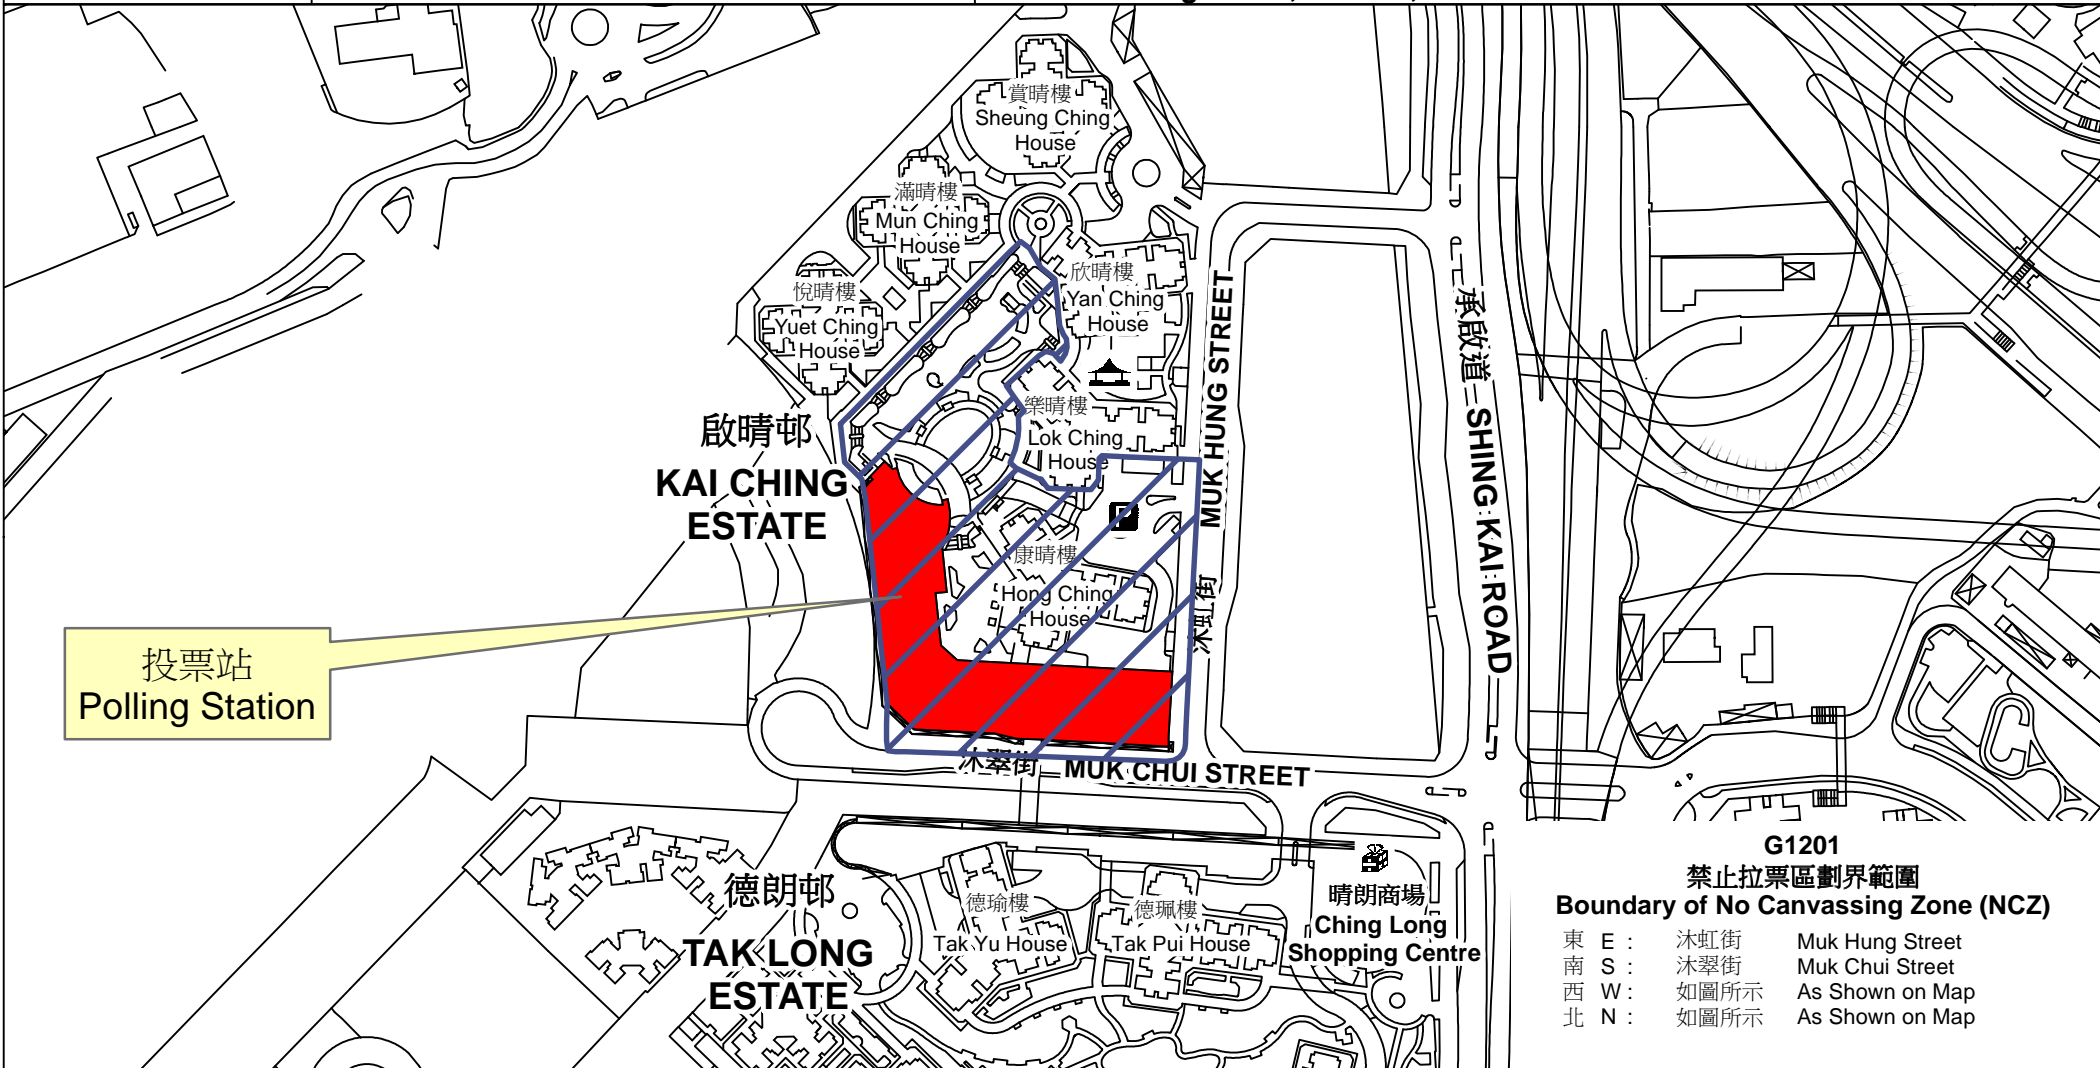

投票站位置圖和禁止拉票區 Polling Station - Location Plan & No Canvassing Zone

投票站編號 Polling Station Code G1201	2016年立法會換屆選舉地方選區編號及名稱 Code & Name of Geographical Constituency for 2016 Legislative Council General Election LC2 九龍西 KOWLOON WEST	名稱及地址 Name & Address 保良局溫林美賢耆暉中心 九龍啓德沐虹街12號晴朗商場2樓A206 PLK Wan Lam May Yin Shirley Neighborhood Elderly Centre Flat A206, 2/F, Ching Long Shopping Centre, 12 Muk Hung Street, Kai Tak, Kowloon
---	---	---

 禁止拉票區
No Canvassing Zone