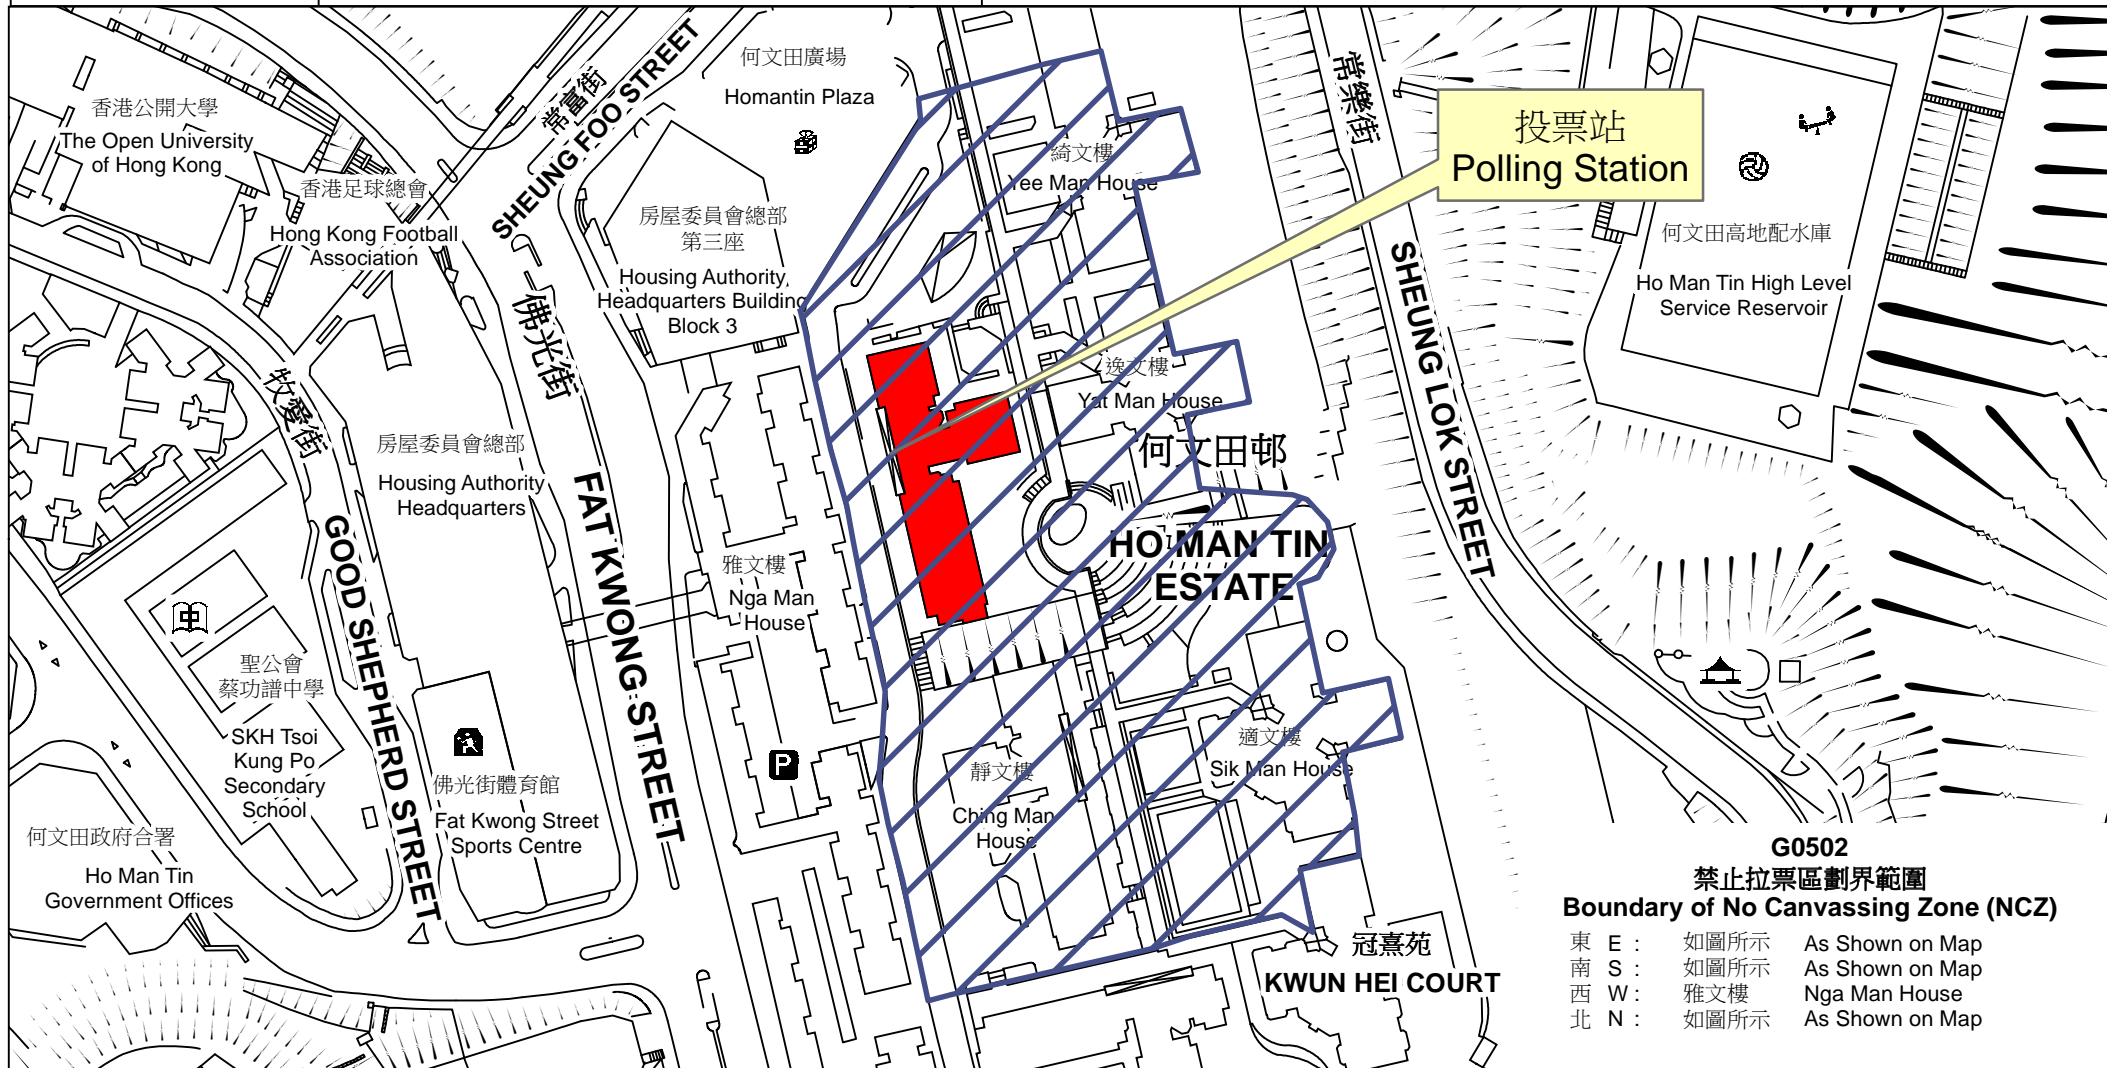

# 投票站位置圖和禁止拉票區 Polling Station - Location Plan & No Canvassing Zone

投票站編號 Polling Station Code  <b>G0502</b>	2016年立法會換屆選舉地方選區編號及名稱 Code & Name of Geographical Constituency for 2016 Legislative Council General Election  <b>LC2                      九龍西                      KOWLOON WEST</b>	名稱及地址 Name & Address  循道衛理楊震社會服務處何文田青少年綜合發展中心 九龍何文田何文田邨恬文樓地下 <b>YMMSS Homantin Integrated Centre for Youth Development                      G/F, Tim Man House, Homantin Estate, Homantin, Kowloon</b>
---	---	---

**G0502  
 禁止拉票區劃界範圍  
 Boundary of No Canvassing Zone (NCZ)**

東 E :	如圖所示	As Shown on Map
南 S :	如圖所示	As Shown on Map
西 W :	雅文樓	Nga Man House
北 N :	如圖所示	As Shown on Map

 禁止拉票區  
 No Canvassing Zone