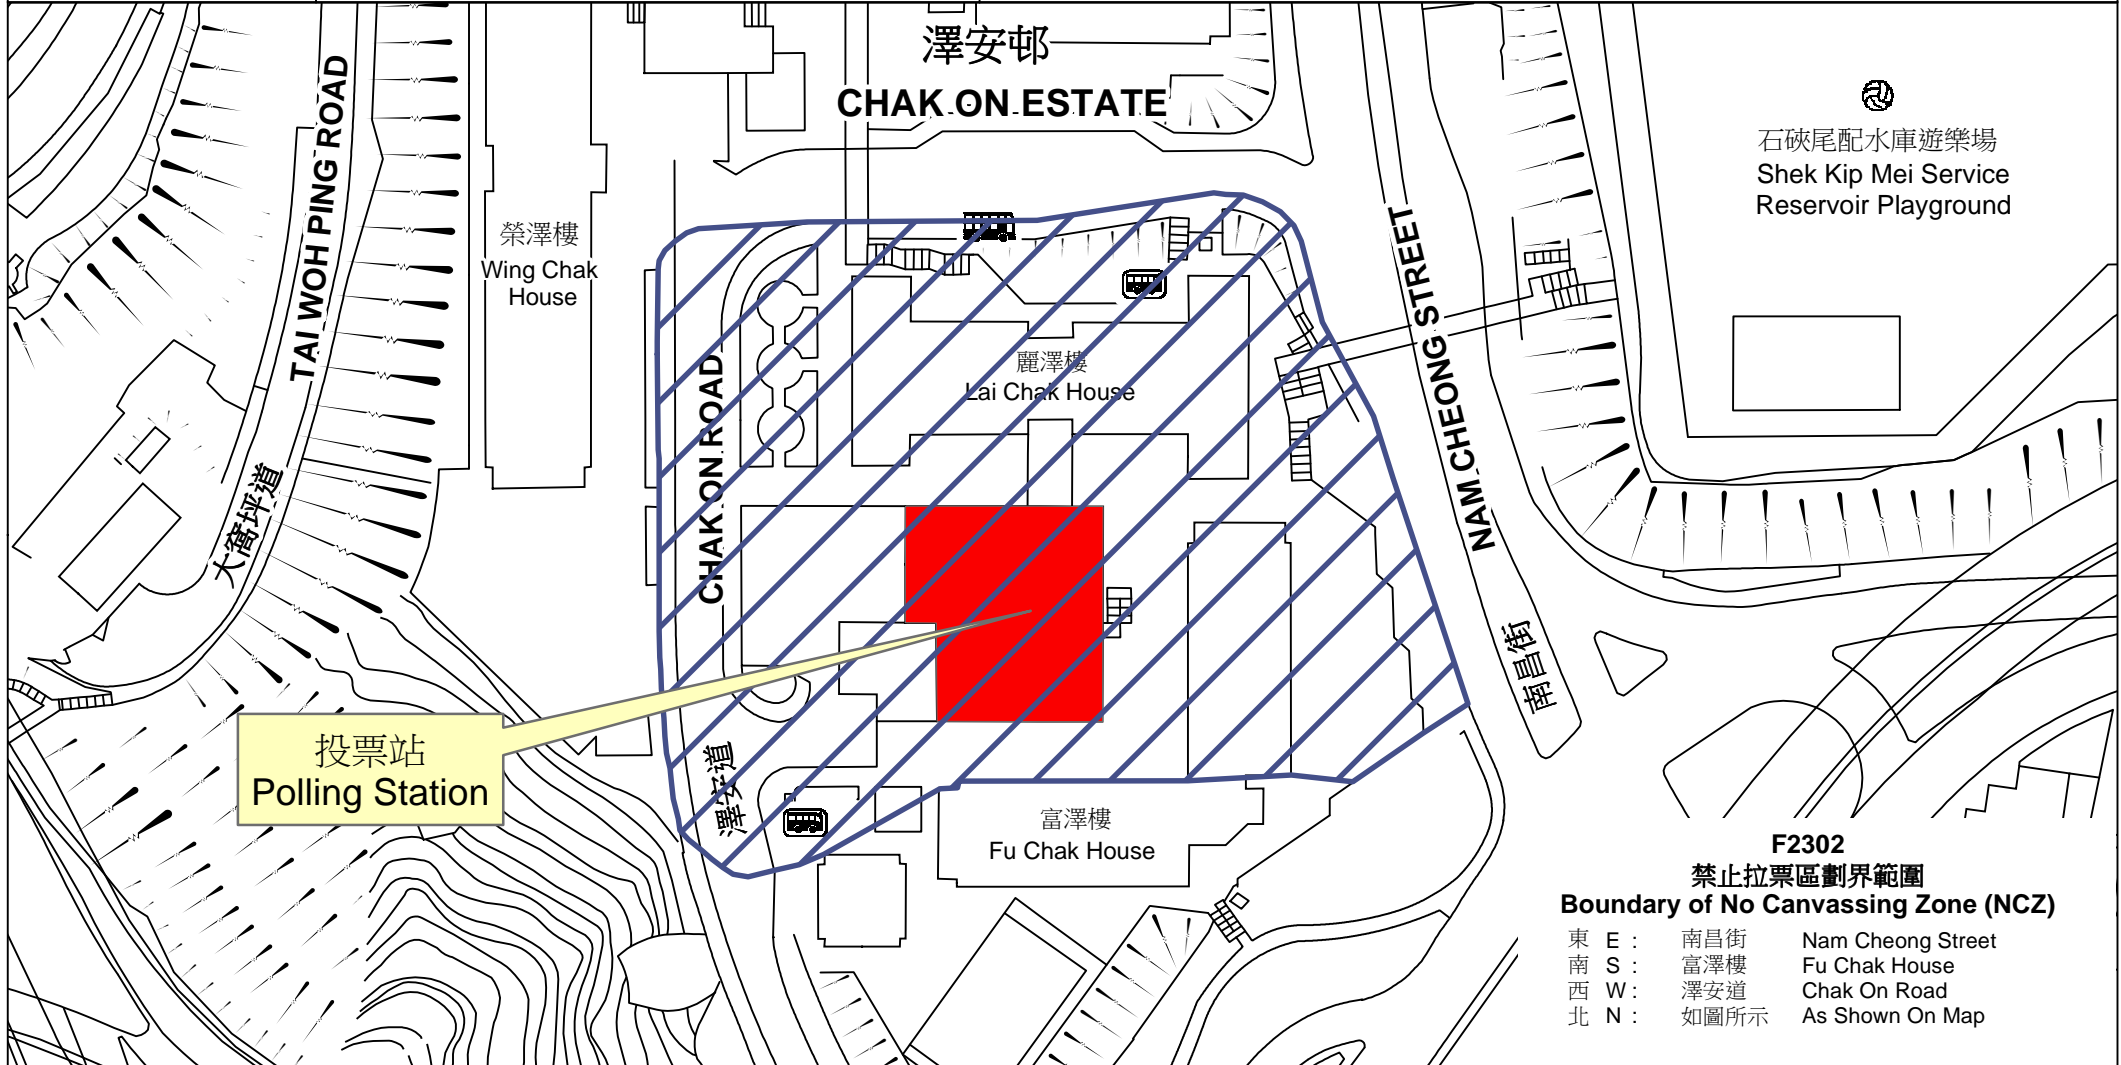

# 投票站位置圖和禁止拉票區 Polling Station - Location Plan & No Canvassing Zone

投票站編號 Polling Station Code  <b>F2302</b>	2016年立法會換屆選舉地方選區編號及名稱 Code & Name of Geographical Constituency for 2016 Legislative Council General Election  <b>LC2                      九龍西                      KOWLOON WEST</b>	名稱及地址 Name & Address  香港城市大學澤安中心 九龍深水埗澤安邨 <b>Chak On Centre, City University of Hong Kong                      Chak On Estate, Sham Shui Po, Kowloon</b>
---	---	---

 禁止拉票區  
 No Canvassing Zone