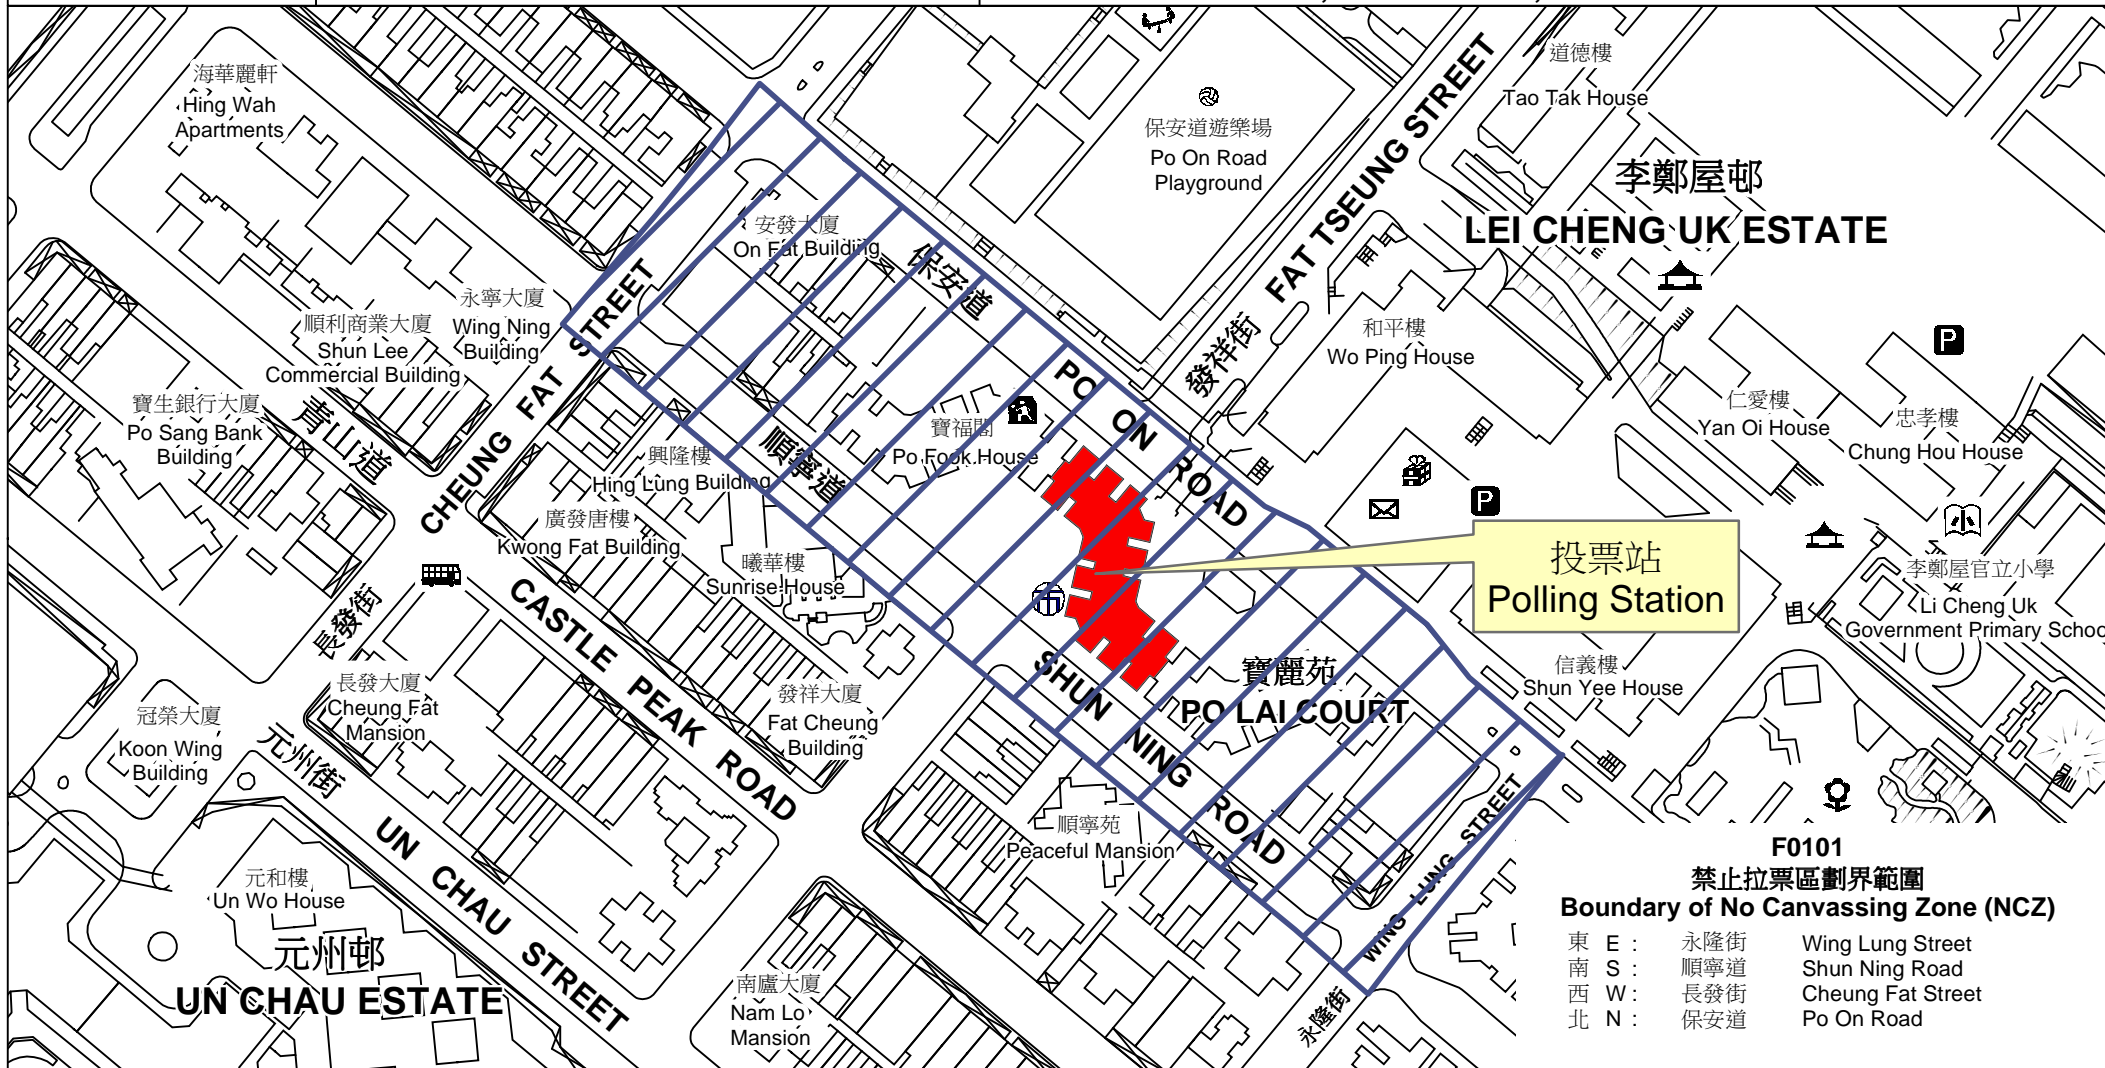

投票站位置圖和禁止拉票區 Polling Station - Location Plan & No Canvassing Zone

投票站編號 Polling Station Code F0101	2016年立法會換屆選舉地方選區編號及名稱 Code & Name of Geographical Constituency for 2016 Legislative Council General Election LC2 九龍西 KOWLOON WEST	名稱及地址 Name & Address 保安道體育館 九龍深水埗保安道325 - 329號保安道市政大廈2樓 Po On Road Sports Centre 1/F, Po On Road Municipal Services Building, 325 - 329 Po On Road, Sham Shui Po, Kowloon
---	---	--

 禁止拉票區
No Canvassing Zone