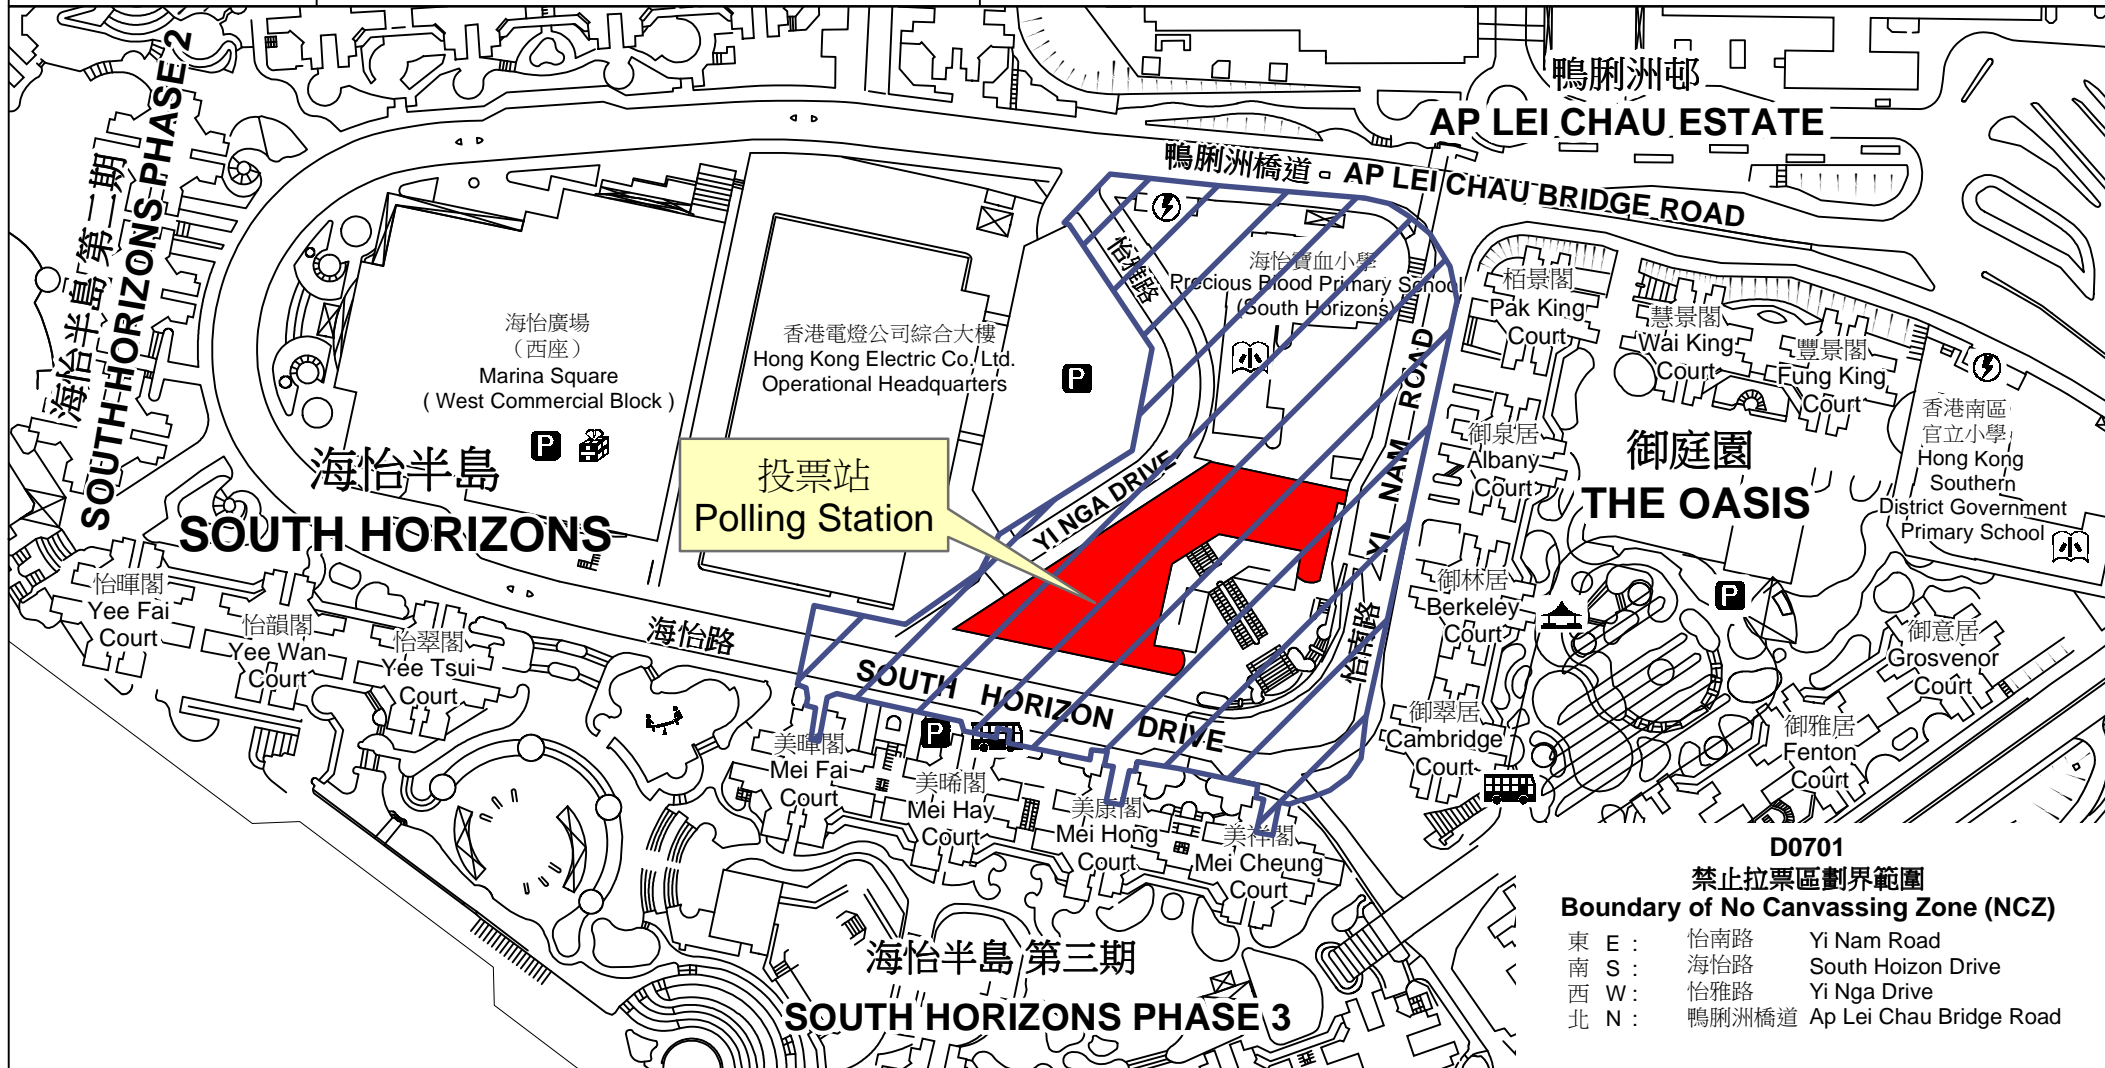

# 投票站位置圖和禁止拉票區 Polling Station - Location Plan & No Canvassing Zone

投票站編號 Polling Station Code	2016年立法會換屆選舉地方選區編號及名稱 Code & Name of Geographical Constituency for 2016 Legislative Council General Election	名稱及地址 Name & Address
<b>D0701</b>	<b>LC1</b> <b>香港島</b> <b>HONG KONG ISLAND</b>	海怡社區中心 香港鴨脷洲海怡半島東翼商場1樓 <b>South Horizons Neighbourhood Community Centre</b> <b>1/F, East Commercial Block, South Horizons, Ap Lei Chau, Hong Kong</b>

**D0701**  
**禁止拉票區劃界範圍**  
**Boundary of No Canvassing Zone (NCZ)**

東 E :	怡南路	Yi Nam Road
南 S :	海怡路	South Hoizon Drive
西 W :	怡雅路	Yi Nga Drive
北 N :	鴨脷洲橋道	Ap Lei Chau Bridge Road

禁止拉票區  
No Canvassing Zone