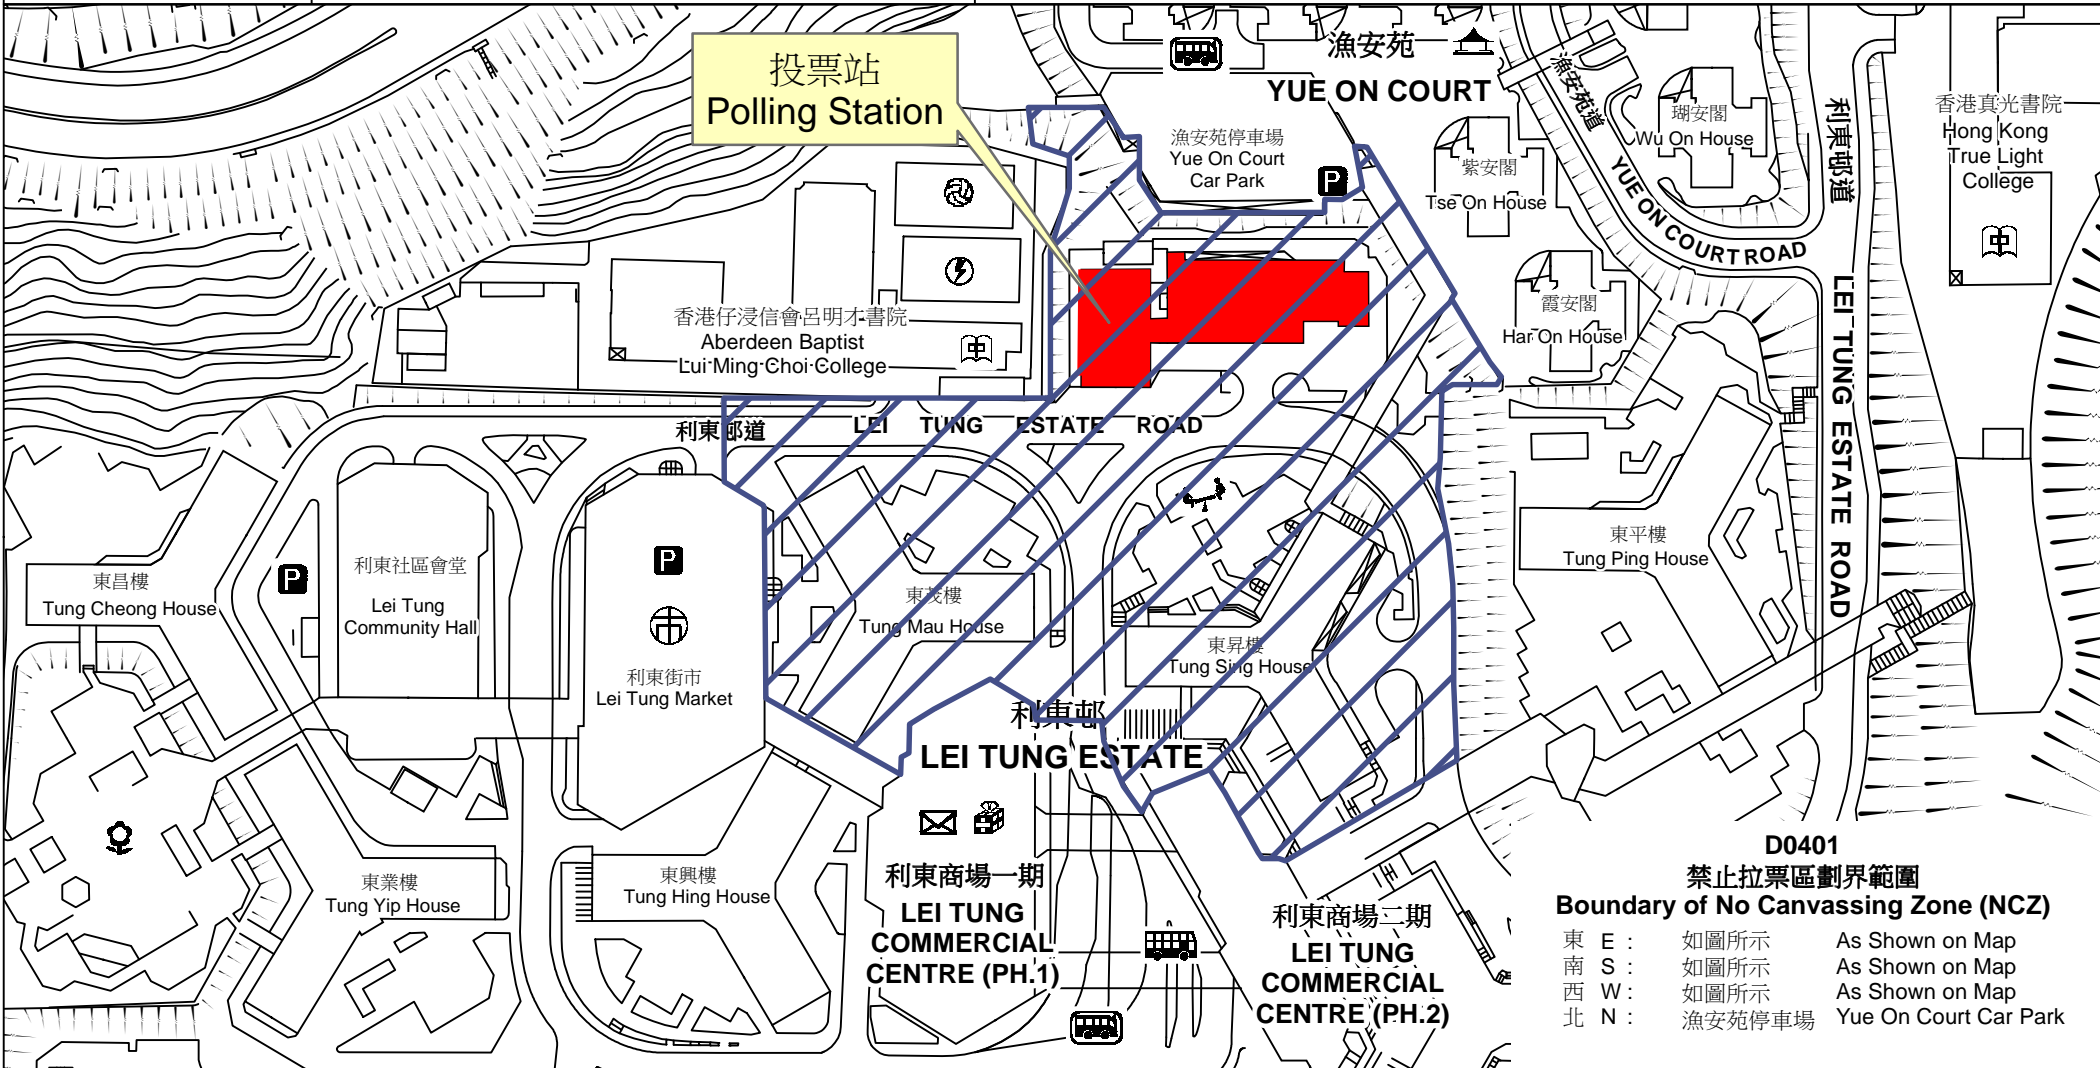

投票站位置圖和禁止拉票區 Polling Station - Location Plan & No Canvassing Zone

|   |  |   |
|---|--|---|
| <p>投票站編號<br/>Polling Station Code</p> <p><b>D0401</b></p> | <p>2016年立法會換屆選舉地方選區編號及名稱<br/>Code &amp; Name of Geographical Constituency for 2016 Legislative Council General Election</p> <p><b>LC1<br/>香港島<br/>HONG KONG ISLAND</b></p> | <p>名稱及地址<br/>Name &amp; Address</p> <p>聖伯多祿天主教小學<br/>香港鴨脷洲利東邨第二期<br/><b>St. Peter's Catholic Primary School<br/>Phase II, Lei Tung Estate, Ap Lei Chau, Hong Kong</b></p> |
|---|--|---|

 禁止拉票區  
No Canvassing Zone