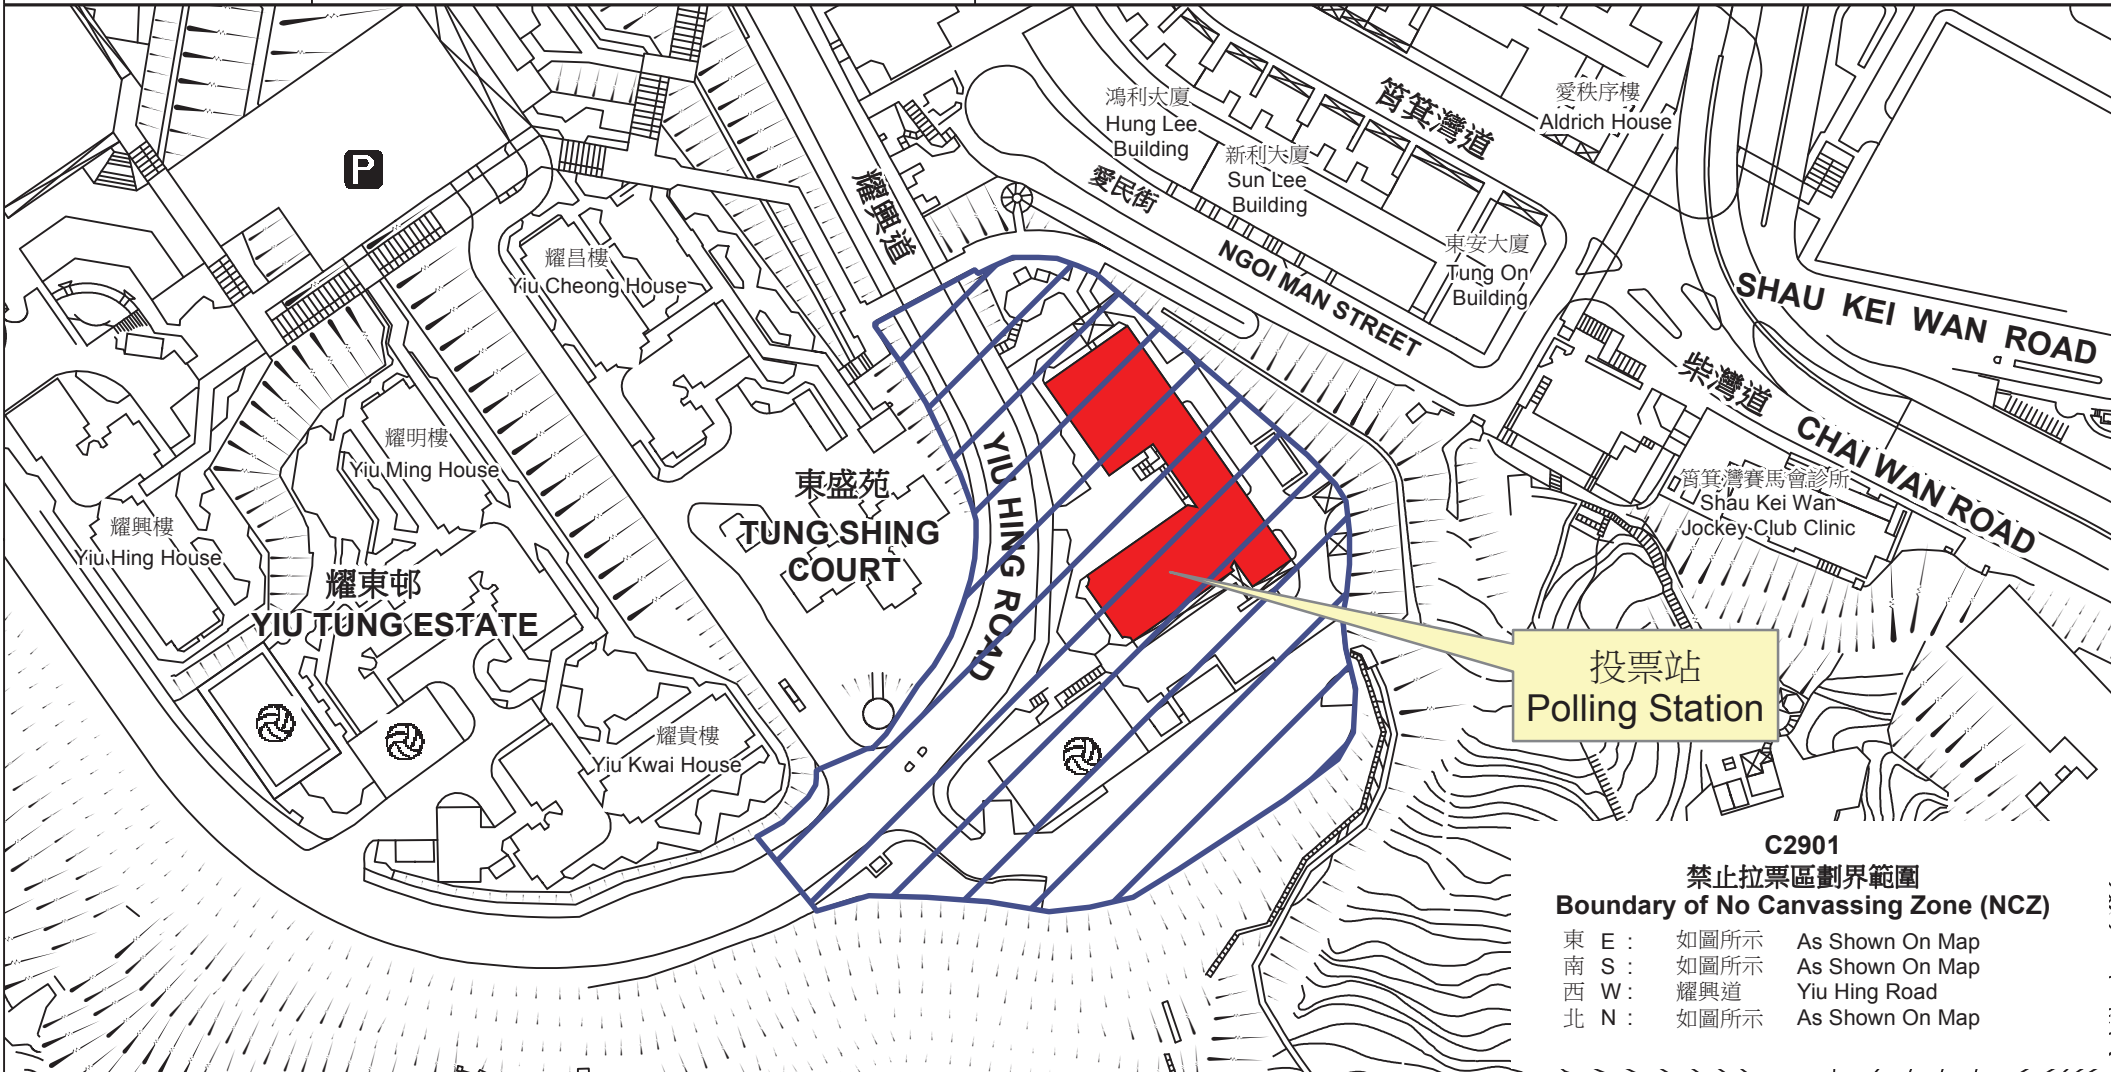

投票站位置圖和禁止拉票區 Polling Station - Location Plan & No Canvassing Zone

投票站編號 Polling Station Code	2016年立法會換屆選舉地方選區編號及名稱 Code & Name of Geographical Constituency for 2016 Legislative Council General Election	名稱及地址 Name & Address
C2901	LC1 香港島 HONG KONG ISLAND	勵志會梁李秀娛紀念小學 香港筲箕灣耀興道25號 The Endeavourers Leung Lee Sau Yu Memorial Primary School 25 Yiu Hing Road, Shau Kei Wan, Hong Kong

C2901
禁止拉票區劃界範圍
Boundary of No Canvassing Zone (NCZ)

東 E :	如圖所示	As Shown On Map
南 S :	如圖所示	As Shown On Map
西 W :	耀興道	Yiu Hing Road
北 N :	如圖所示	As Shown On Map

 禁止拉票區
No Canvassing Zone